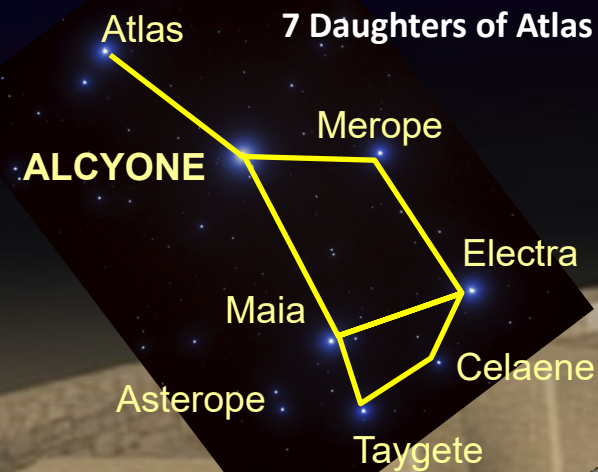

# GOBEKLI TEPE - PLEIADIAN STAR GATE

TURKEY

## MARTIAN MOTIF TRIANGULATION PATTERN

### PLEIADES STARS

7 Daughters of Atlas