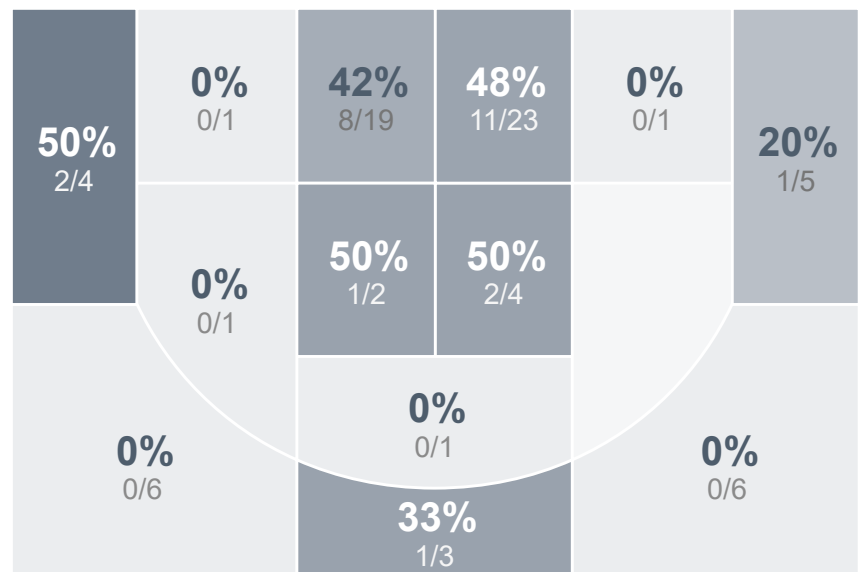

Turtle Mountain High School