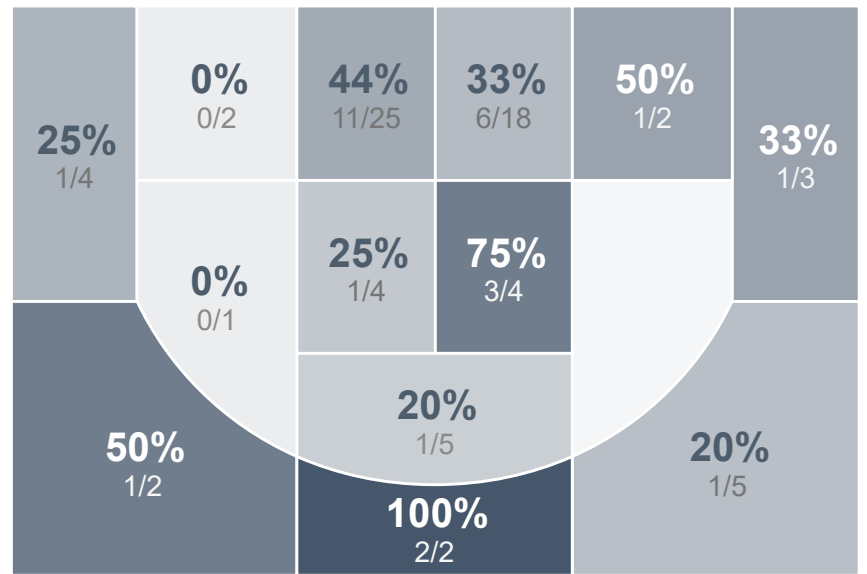

Girls Varsity Basketball