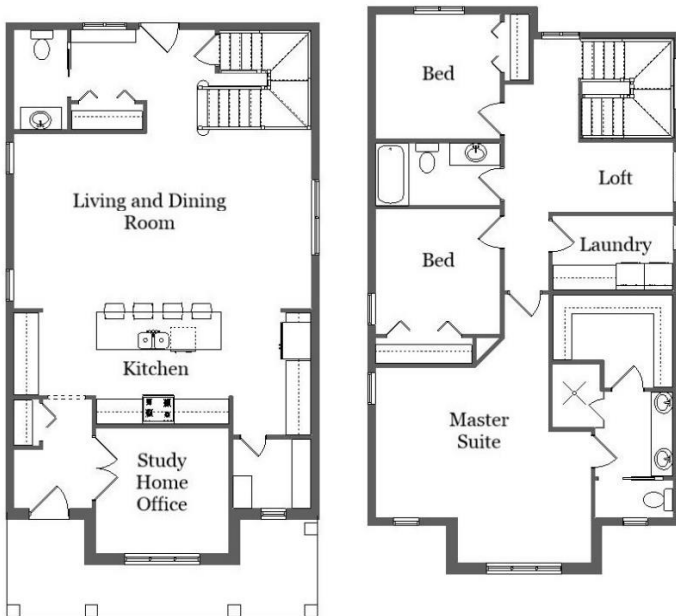

Your Land Your Style Your Home Your Way
Design + Build = Your Best Value

In Town 4032 D
2050 Sq.Ft.

Copyright © 2020 Kraus Design Build
All Rights Reserved

The **Kraus** Company
DESIGN BUILD

248-972-5549

Setting the New Standard