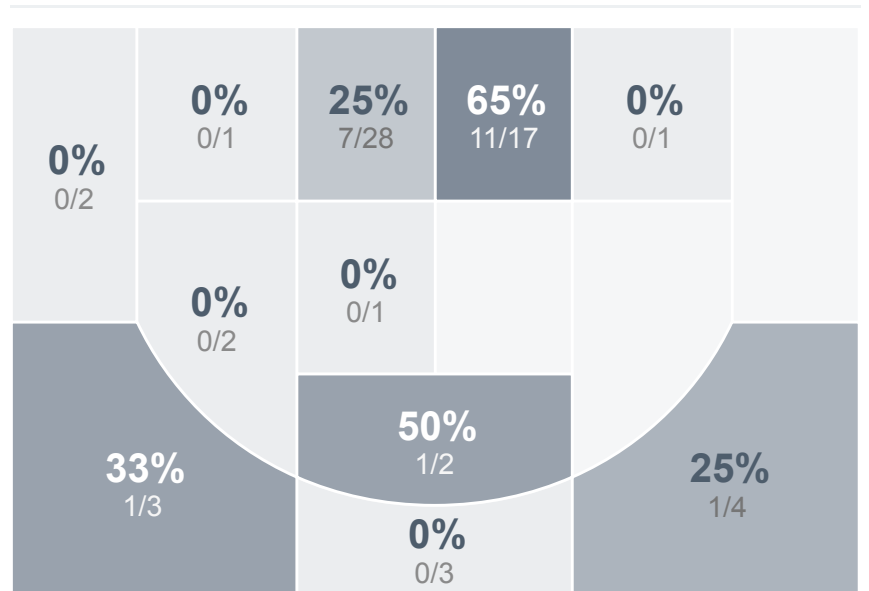

St. Mary's Central