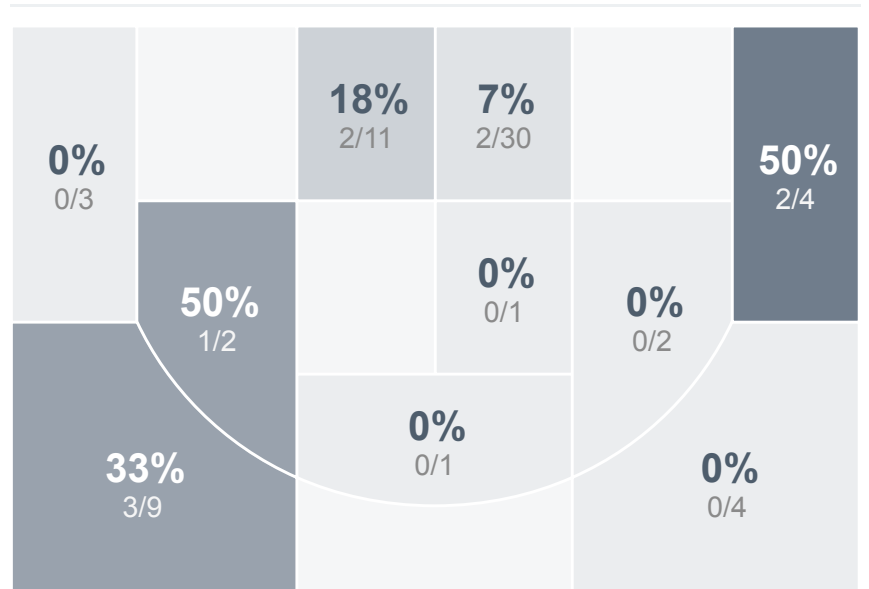

Turtle Mountain High School