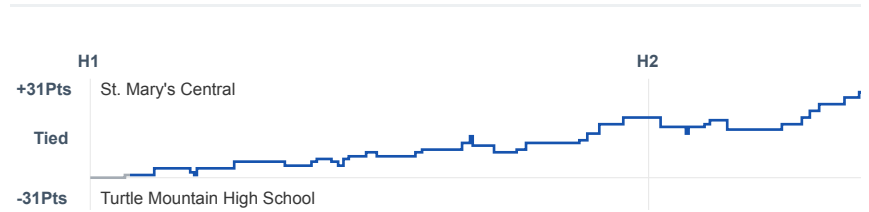

Box Score Report

SMCHS @ TMHS - Feb 16, 2019 - W 61-35

Period Stats

Team	1	2	Final
SMCHS	30	31	61
TMHS	11	24	35

Run Graph