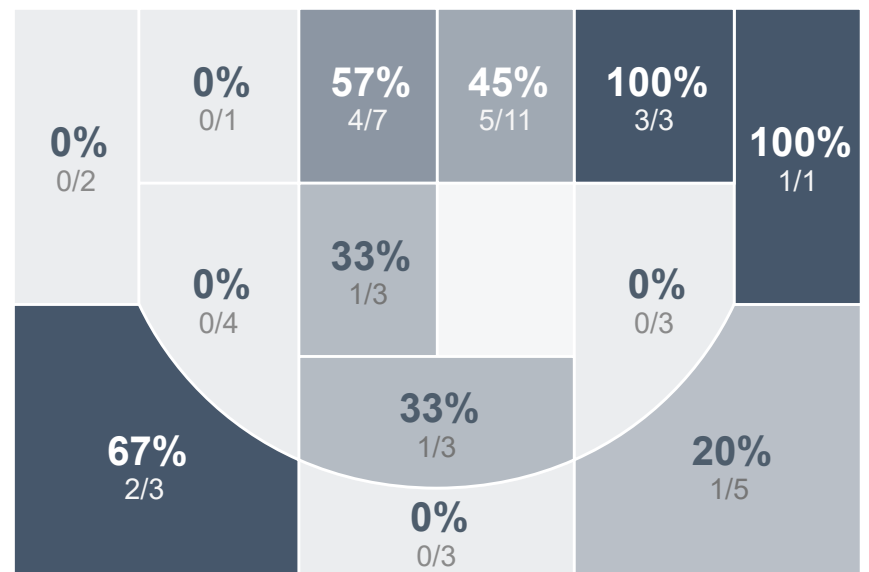

Williston High School