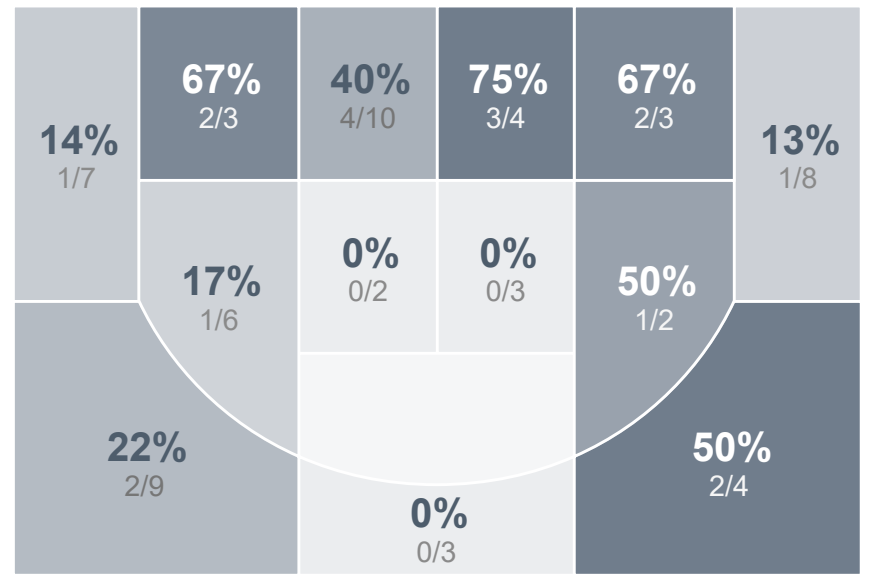

St. Mary's Saints Girls Basketball