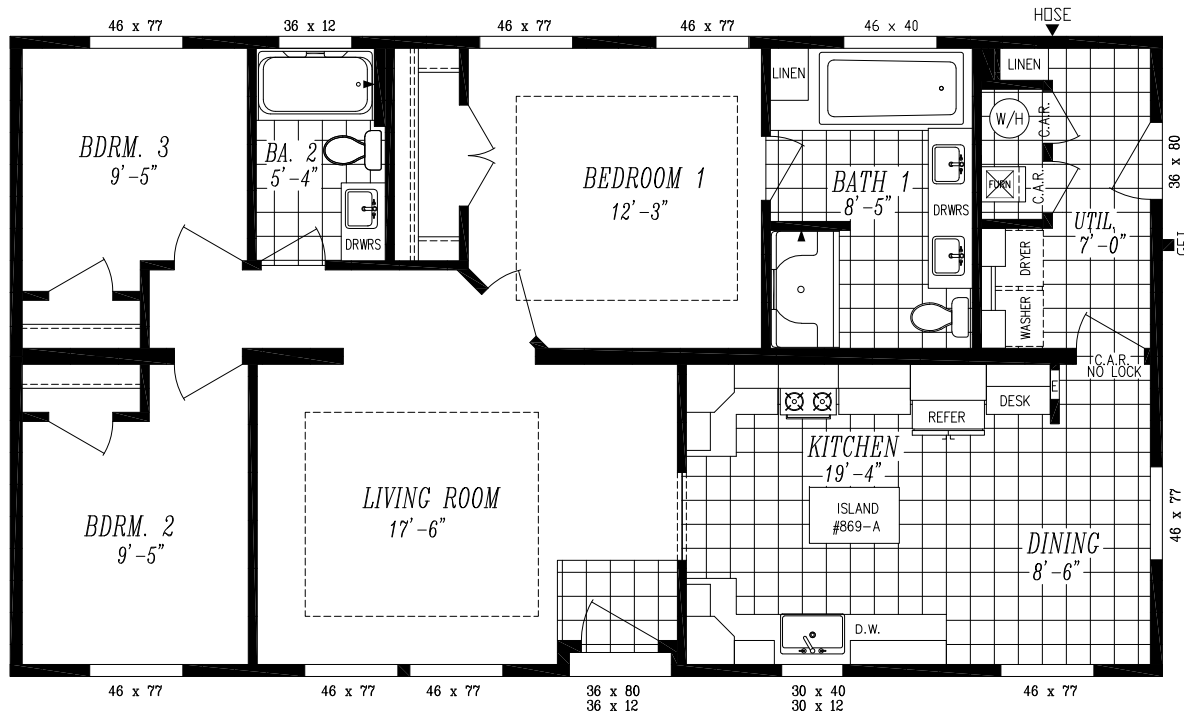

*MAJESTIC*  
 9600-S  
 26'-8" x 48'-0"  
 APPROX. 1,276 SQ. FT.

OPT. DEN I.P.O. BEDROOM

OPT. 48x72 SHWR.