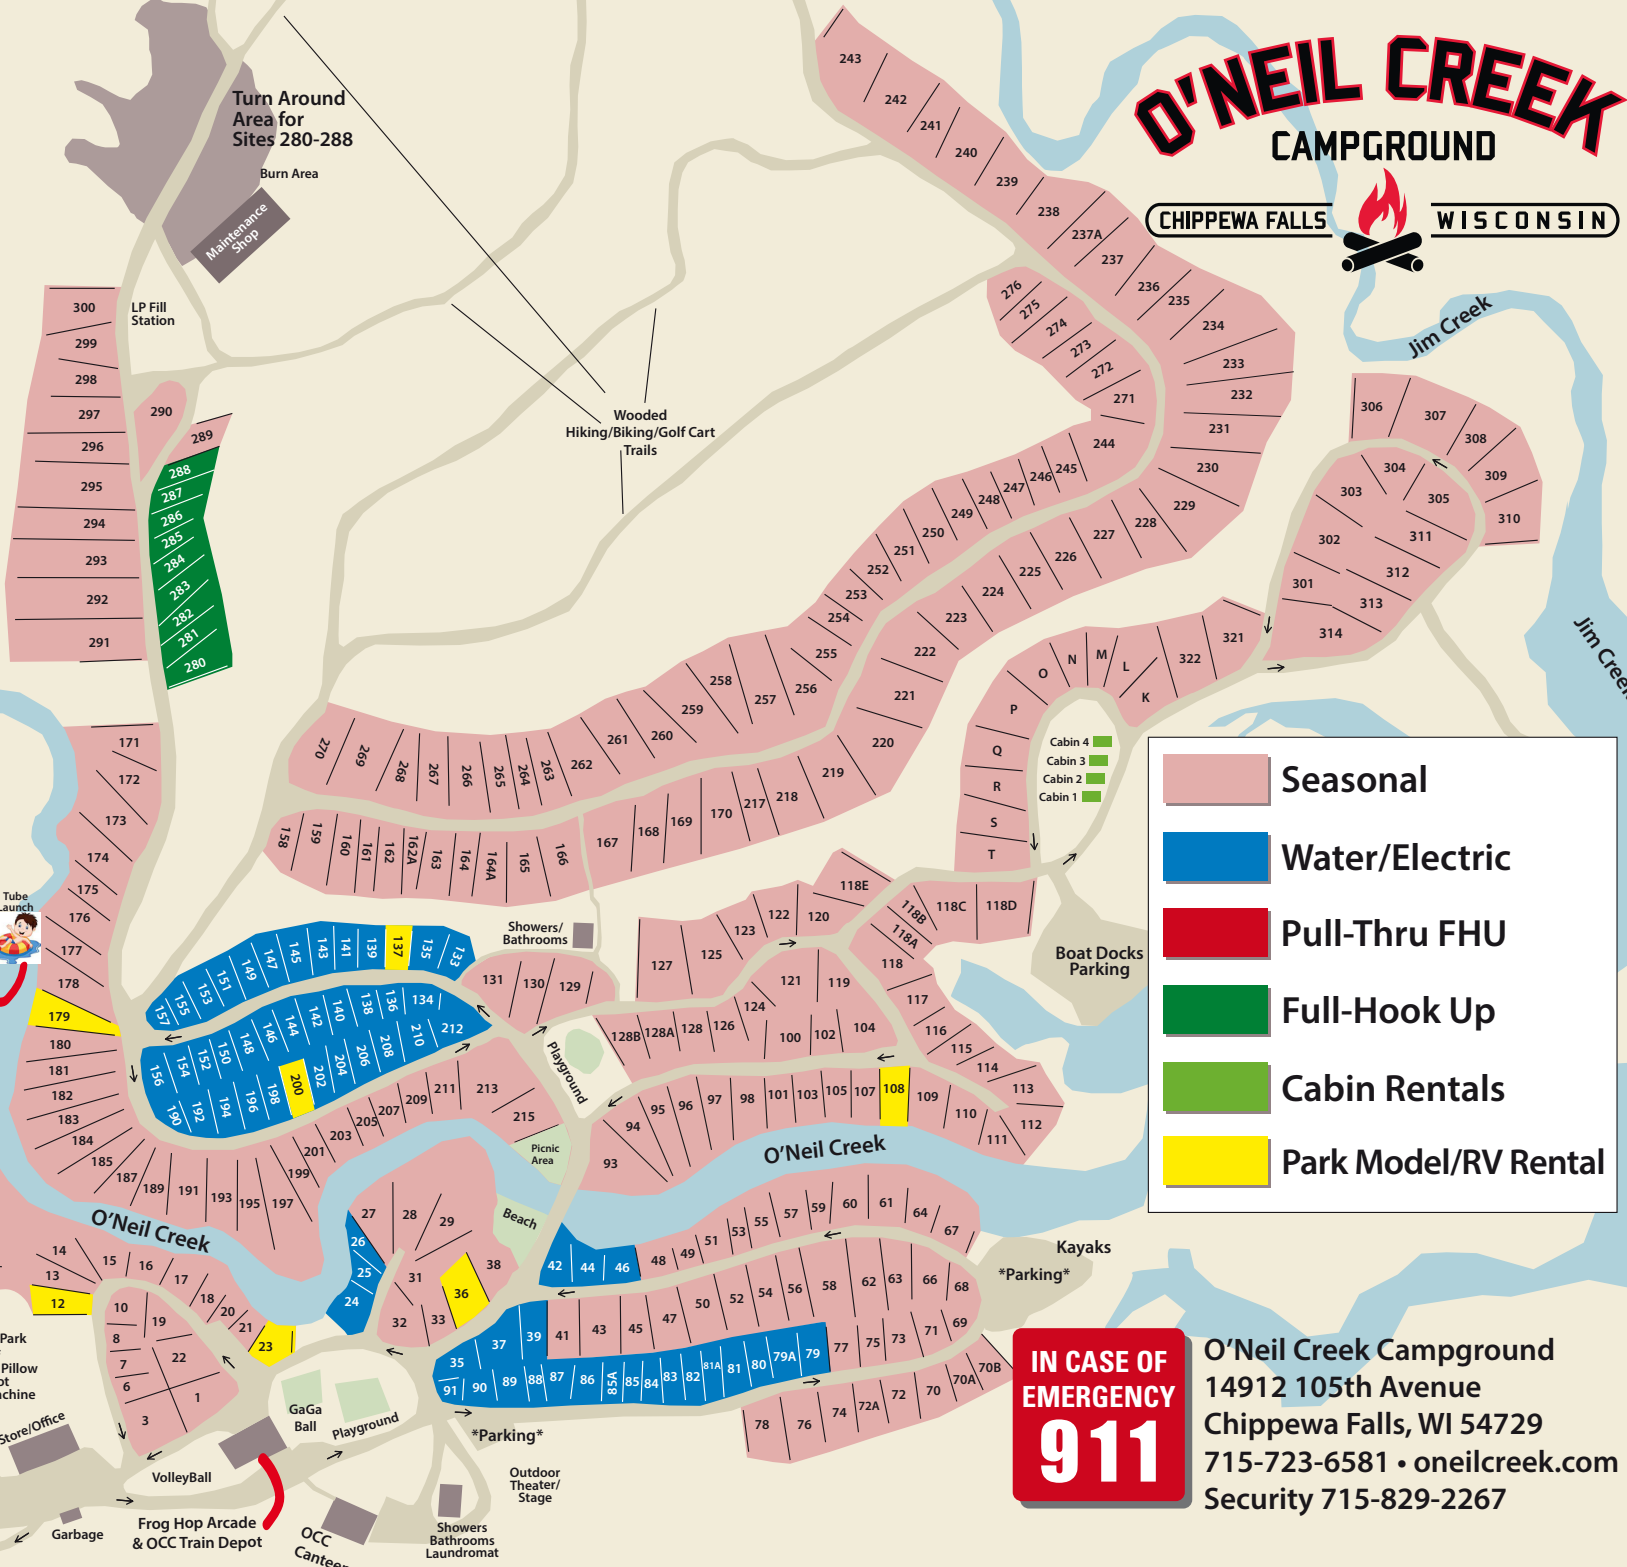

O'NEIL CREEK CAMPGROUND

CHIPPEWA FALLS

WISCONSIN

	Seasonal
	Water/Electric
	Pull-Thru FHU
	Full-Hook Up
	Cabin Rentals
	Park Model/RV Rental

IN CASE OF EMERGENCY
911

O'Neil Creek Campground
14912 105th Avenue
Chippewa Falls, WI 54729
715-723-6581 • oneilcreek.com
Security 715-829-2267

<- To HWY 124

105th Ave

To HWY 178 ->