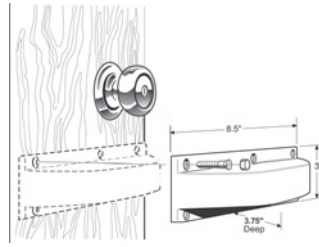

KNOB & LEVER PROTECTOR

K12

K12D

- Protect-A-Lok is made from Lexan® poly carbonate which is virtually indestructible
- For use in areas where locks may have a chance of getting hit by carts, forklifts or vehicles
- Installs in minutes

MFG #	FINISH	EZ #
K12	Cream	008210
K12D	Duranodic	008211

ARMoured DOOR LOOP

K DS12

- 1/4" flexible stainless steel conduit
- Stainless steel end pieces and mounting screws
- For transfer of low-voltage electrical current from the door to the door frame

MFG #	LENGTH	EZ #
K DS	18"	078599
K DS12	12"	085452

CARBIDE TIP DRILL BITS

- High quality specially sharpened on a diamond wheel
- Ideal for penetrating hard plate and other demanding metal work

MFG #	DIAMETER	LENGTH	EZ #
K14X6	1/4"	6"	008221
K38X6	3/8"	6"	008223