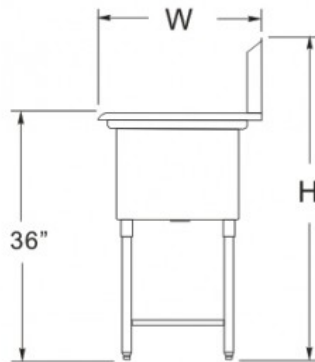

D
(Left & Right Boards)

One Tub Sink w/2 Drain Boards

Product Number	Ga	DBRD Side	DBRD length	Bowl Size (Inch)			Overall Size (Inch)		
				W	L	D	W	L	H
WE 1818-1D	18	L&R	18	18	18	12	24	54	45
WH 2424-1D	16	L&R	24	24	24	14	30	72	45