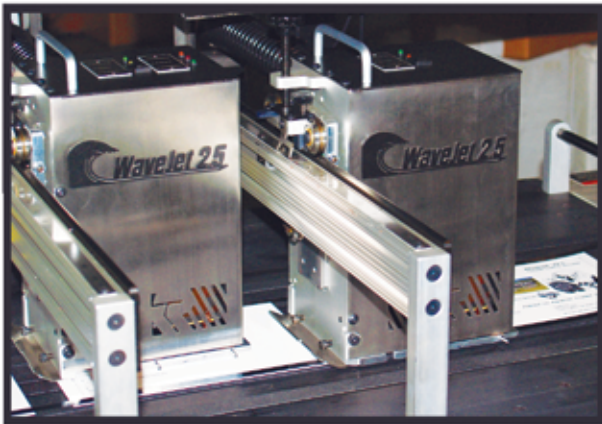

WaveJet V2.5

Inkjet Printing System for Coated Stocks, Plastics & Foils

Featuring
VersaDrop™
Technology

The new 2.5 inch print head. Two heads for a total of 5 inches of print.

Print crisp, dark and professional looking images on a wide variety of stock.

WaveJet V2.5- Kirk-Rudy's new larger 2.5 inch print head featuring VersaDrop™ technology which offers greater functionality by modulating ink drop size. The result is sharper text with the crisp edge definition required to produce Grayscale images with vibrance and clarity all without sacrificing production speed and print quality.

Combine this innovative technology with the WaveJet V2.5 versatility in supporting multiple fluid types and the result is the capability to create those eye-catching ads your customers request on a wider variety of substrates! Built-in reliability and ease of use make WaveJet V2.5 well suited for all production environments.