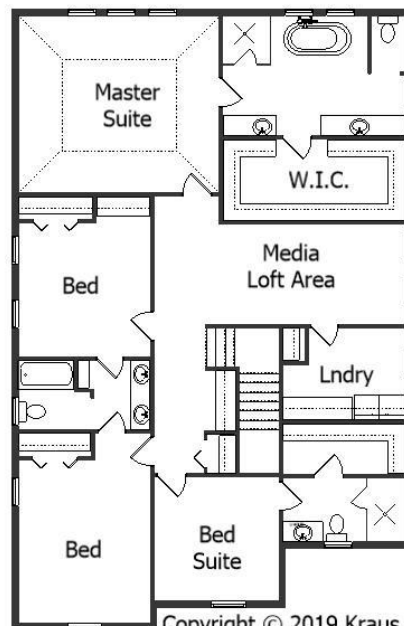

# Your Land Your Style Your Home Your Way Design + Build = Your Best Value

In Town 5016  
3385 Sq.Ft.

The **Kraus** Company  
DESIGN BUILD

248-972-5549

Whether we modify this plan or assist you in the creation of a Custom Home Plan all your own you take the Design to the Level You Choose.