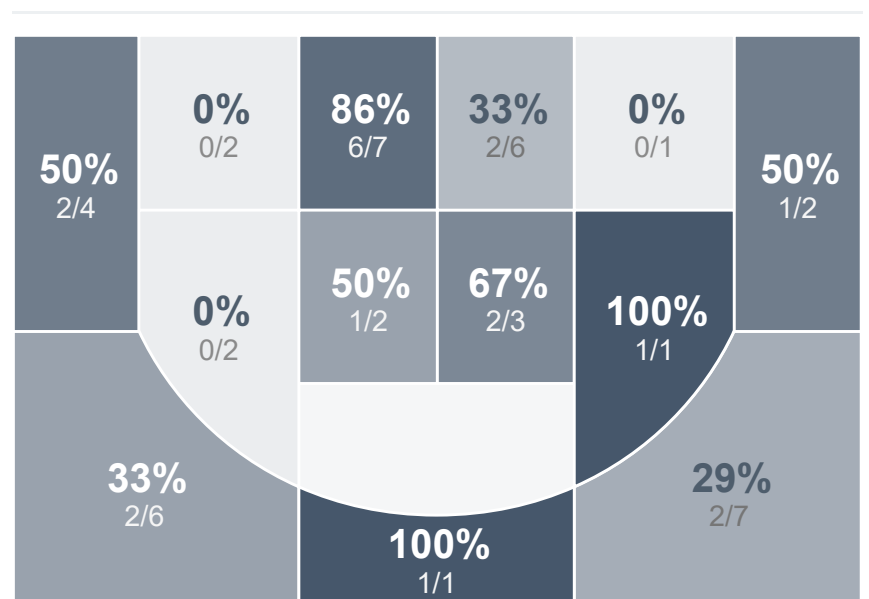

Box Score Report

WHS @ Mandan - Jan 11, 2020 - L 51-54

Period Stats

Team	1	2	OT1	Final
WHS	14	30	7	51
MAN	28	16	10	54

Run Graph

Team Stats

	WHS	MAN
Field Goal %	30.8%	45.5%
Effective Field Goal %	36.2%	54.5%
2FG Made/Attempted	13/33	12/24
2FG%	39.4%	50.0%
3FG Made/Attempted	7/32	8/20
3FG%	21.9%	40.0%
FT Made/Attempted	4/6	6/13
Free Throw Percentage	66.7%	46.2%
Points Per Possession	0.70	0.77
Transition Points	4	9
Points Off Turnovers	21	8
Second Chance Points	4	2
Points in the Paint	18	22
Offensive Rebounds	13	8
Defense Rebounds	20	28
Assists	17	17
Deflections	3	4
Steals	19	7
Blocks	0	1
Turnovers	18	28
Personal Fouls	17	11
Charges Taken	0	0

Girls' Varsity Basketball

Mandan