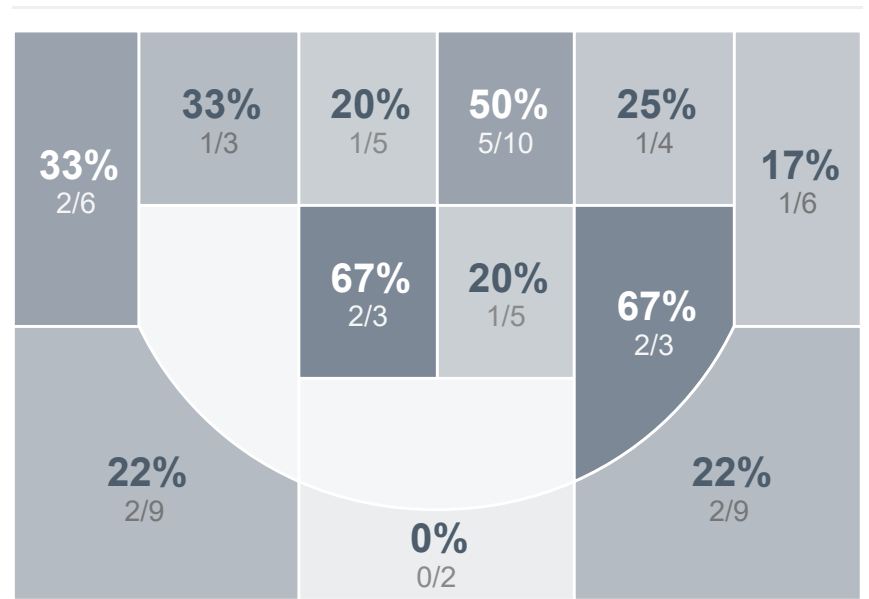

Girls' Varsity Basketball