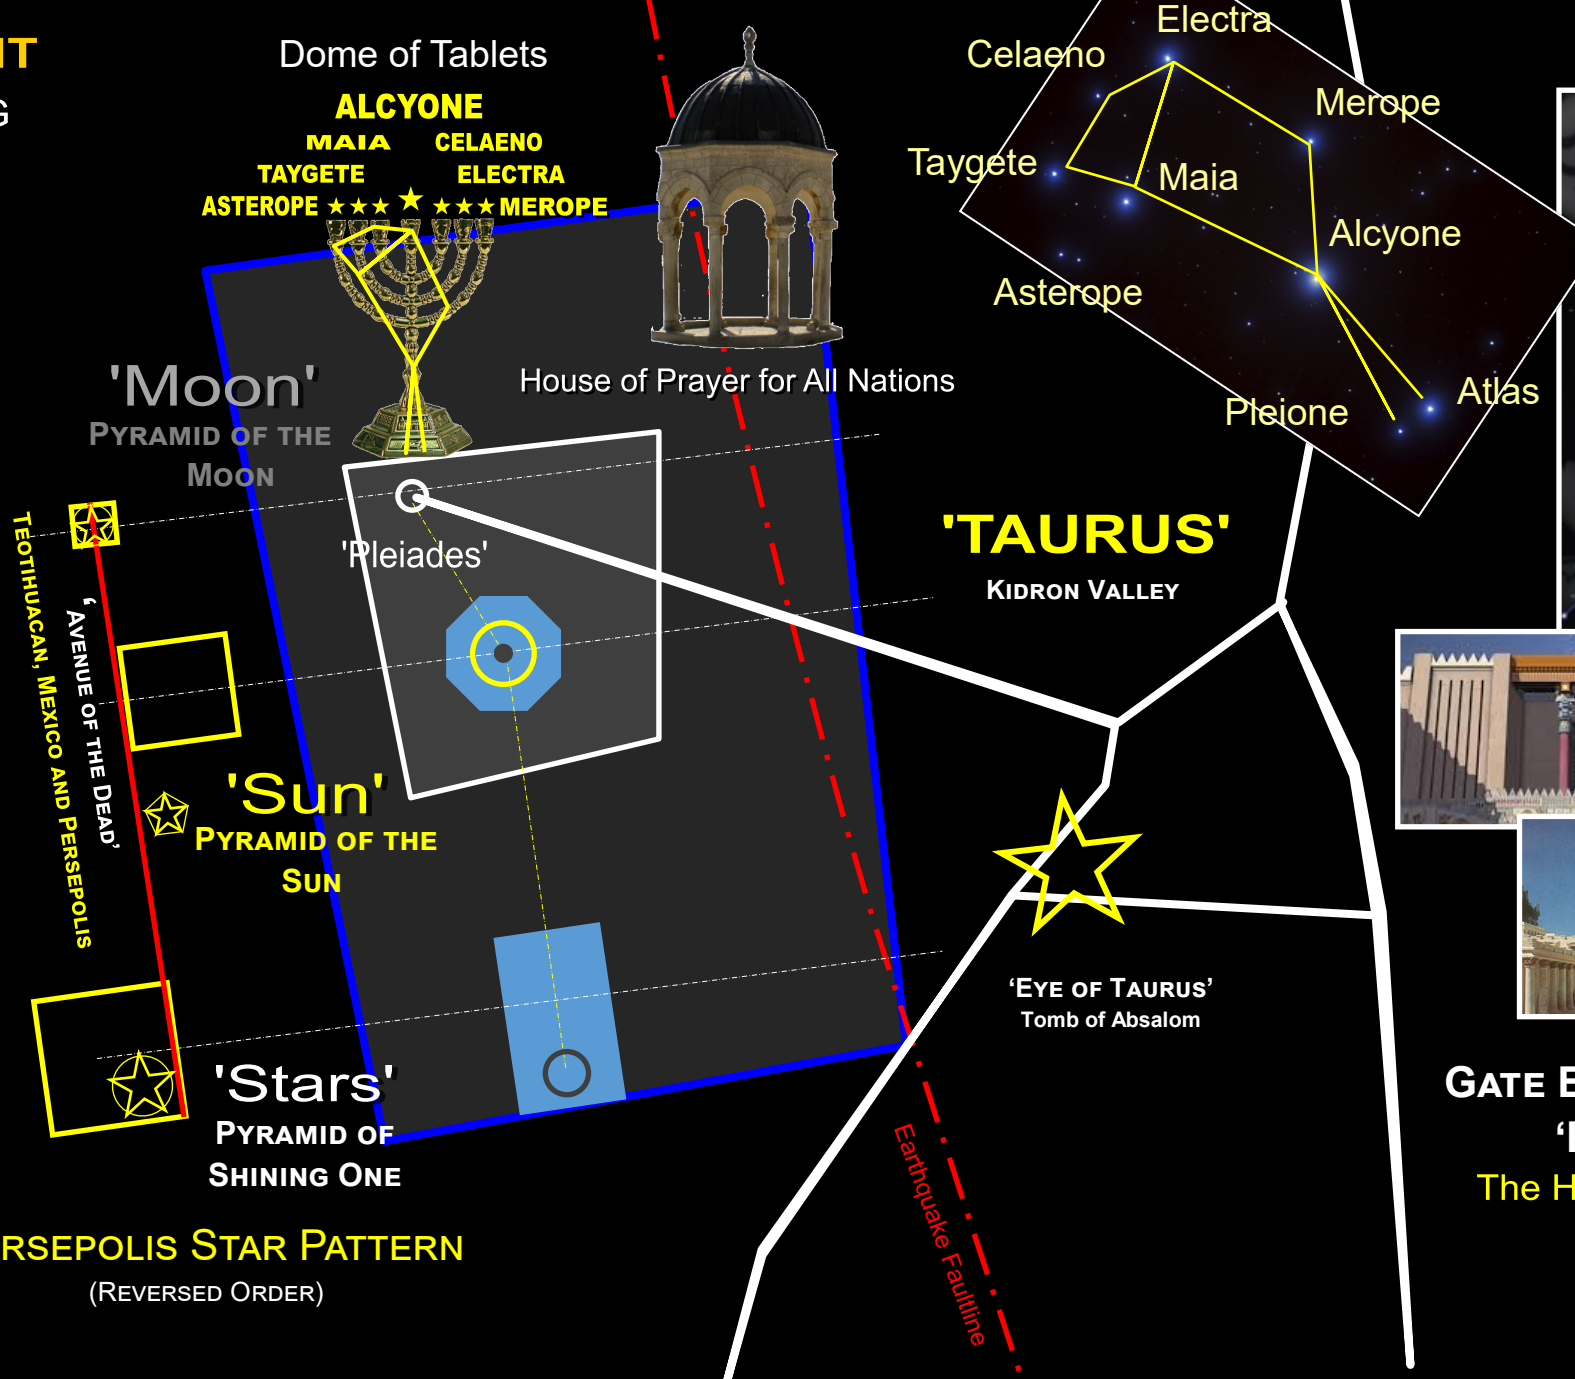

SUN
Dome of the Rock

STARS
Dome of the Tablets

PHI RATIO
proportion of distance and
'prophetic time'

Golden Gate

Temple of the
'Shining One'

DOME
OF THE TABLETS

Speculated location of
true Holy of Holies

THE JEWISH 3RD TEMPLE

CONCEPTUALIZATION BASED ON THE DOME OF THE TABLETS LOCATION WITH TAURUS-PLEIADES PATTERN

TEMPLE MOUNT

The City of the KING
THE PARADISE OF GOD

1st & 2nd Temple

הר הבית

Sun
GOLD
قبة الصخرة

Moon
SILVER
المسجد الاقصى