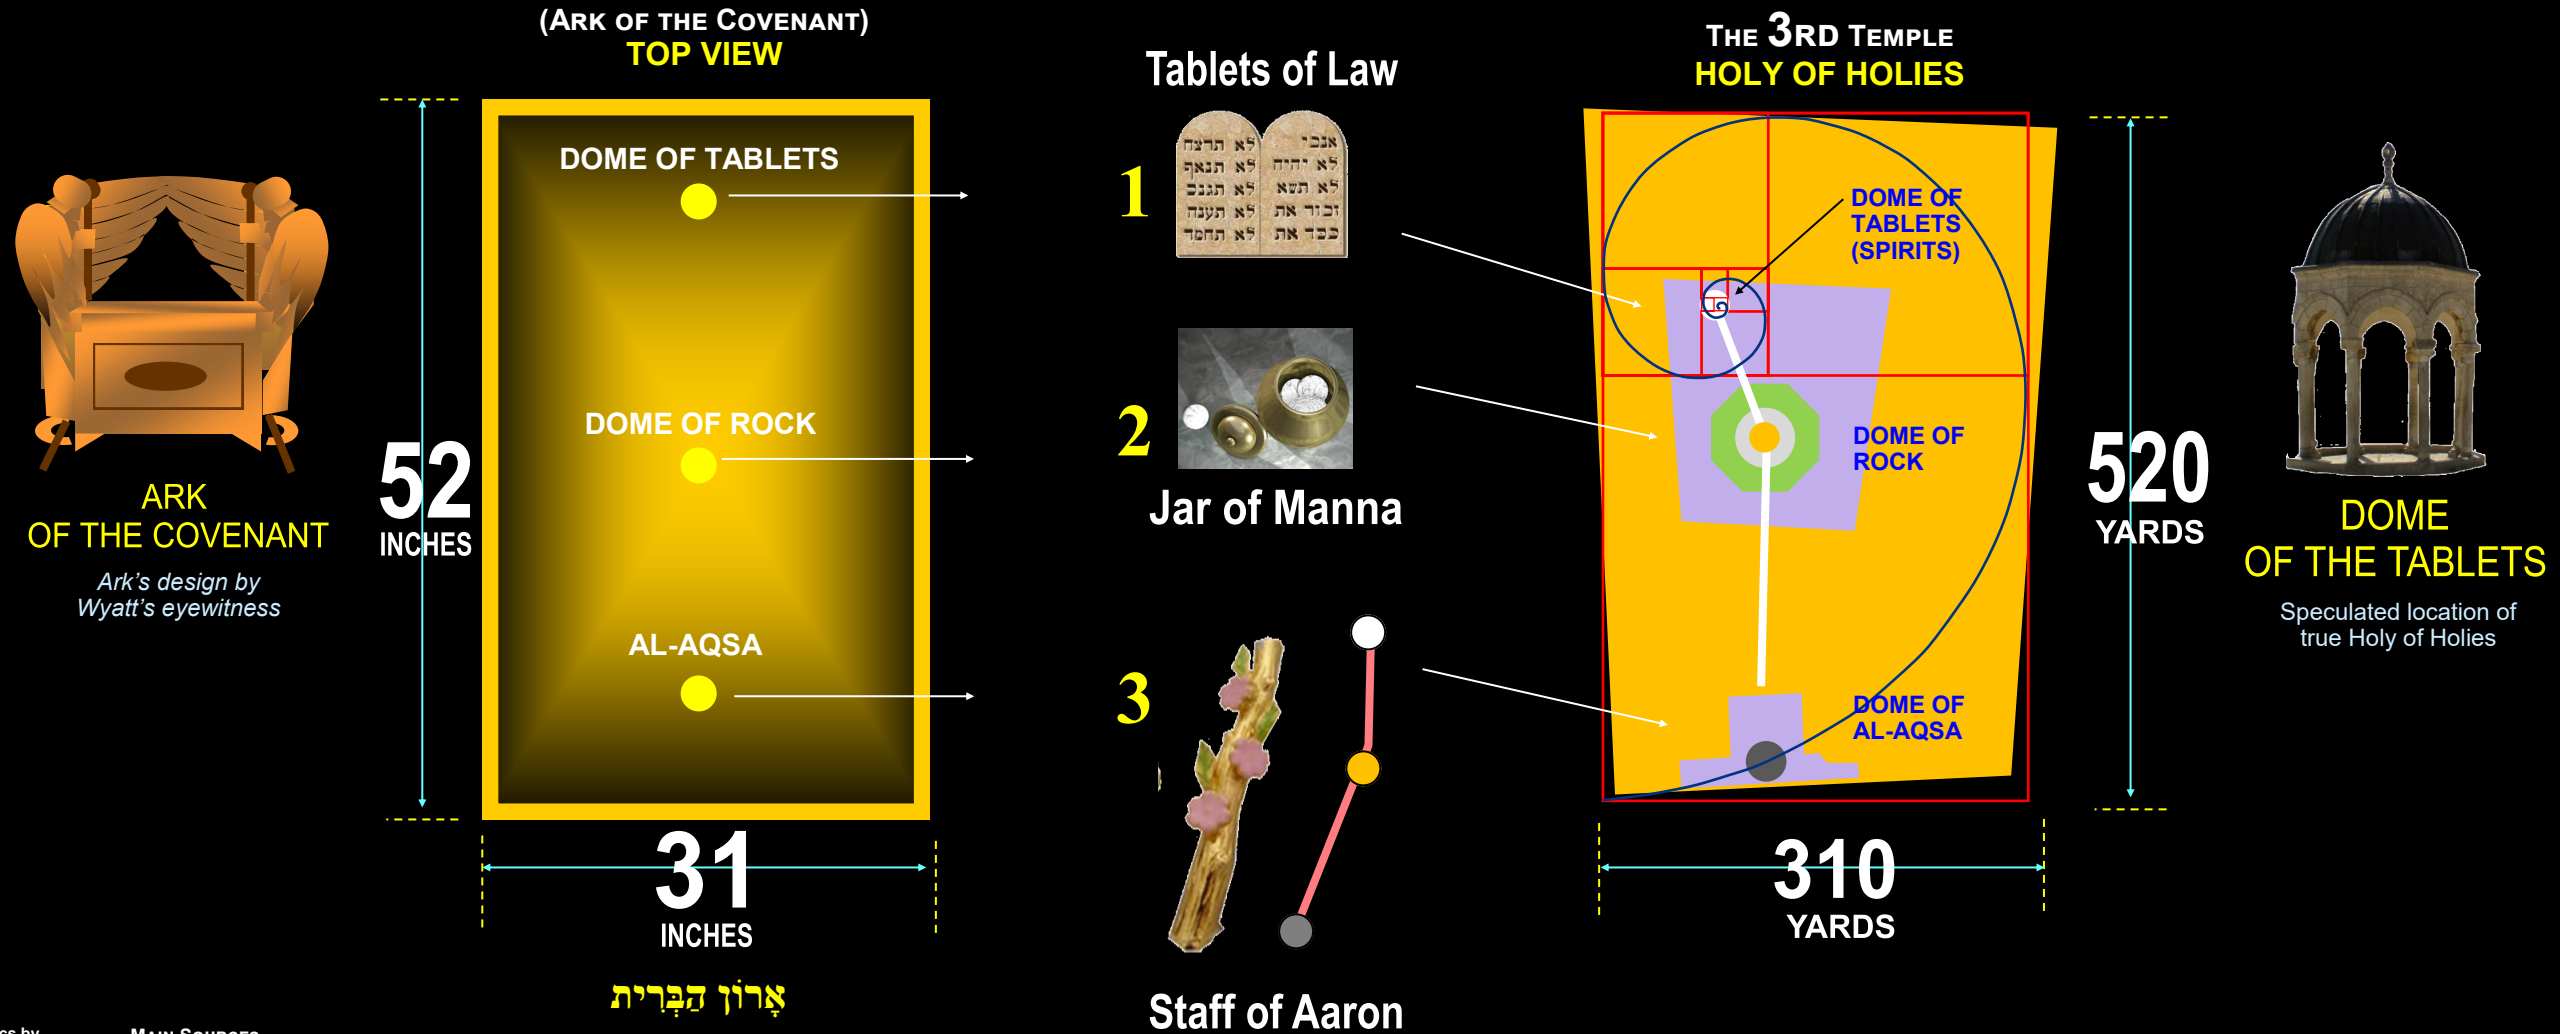

THE JEWISH 3RD TEMPLE

CONCEPTUALIZATION BASED ON THE DOME OF THE TABLETS LOCATION AS ARK COVENANT TYPE

Temple Mount Platform Overlay With Approximate Phi Ratio Proportions