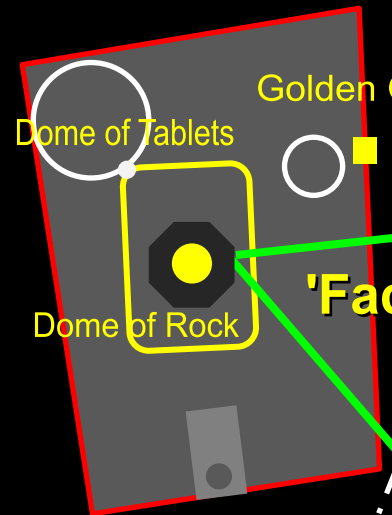

Temple Mount

Mount of Moriah