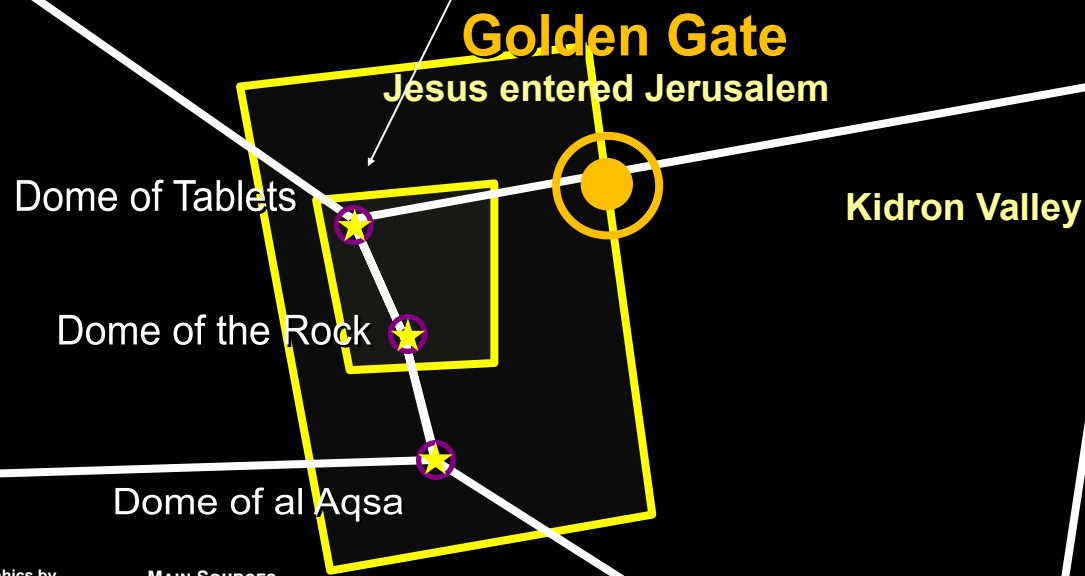

THE JEWISH 3RD TEMPLE

CONCEPTUALIZATION BASED ON THE DOME OF THE TABLETS LOCATION AND CELESTIAL GATES

TEMPLE MOUNT
Jerusalem, Israel
TOP VIEW

ORION
Mt. Moriah

DOMES OF SPIRITS
Speculated center
of Holy of Holies

OPHIUCHUS
Mt. of Olives

Chapel
of
Ascension

Silver Gate
Jesus exited Jerusalem

THE JEWISH 3RD TEMPLE

CONCEPTUALIZATION BASED ON THE DOME OF THE TABLETS LOCATION AND STAR PYRAMID ALIGNMENTS

TEMPLE MOUNT
Jerusalem, Israel