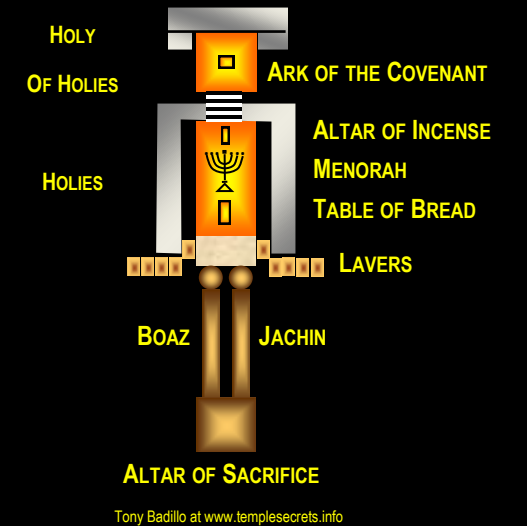

YHVH TEMPLE OF MAN LAYOUT

Tony Badillo at www.templesecrets.info