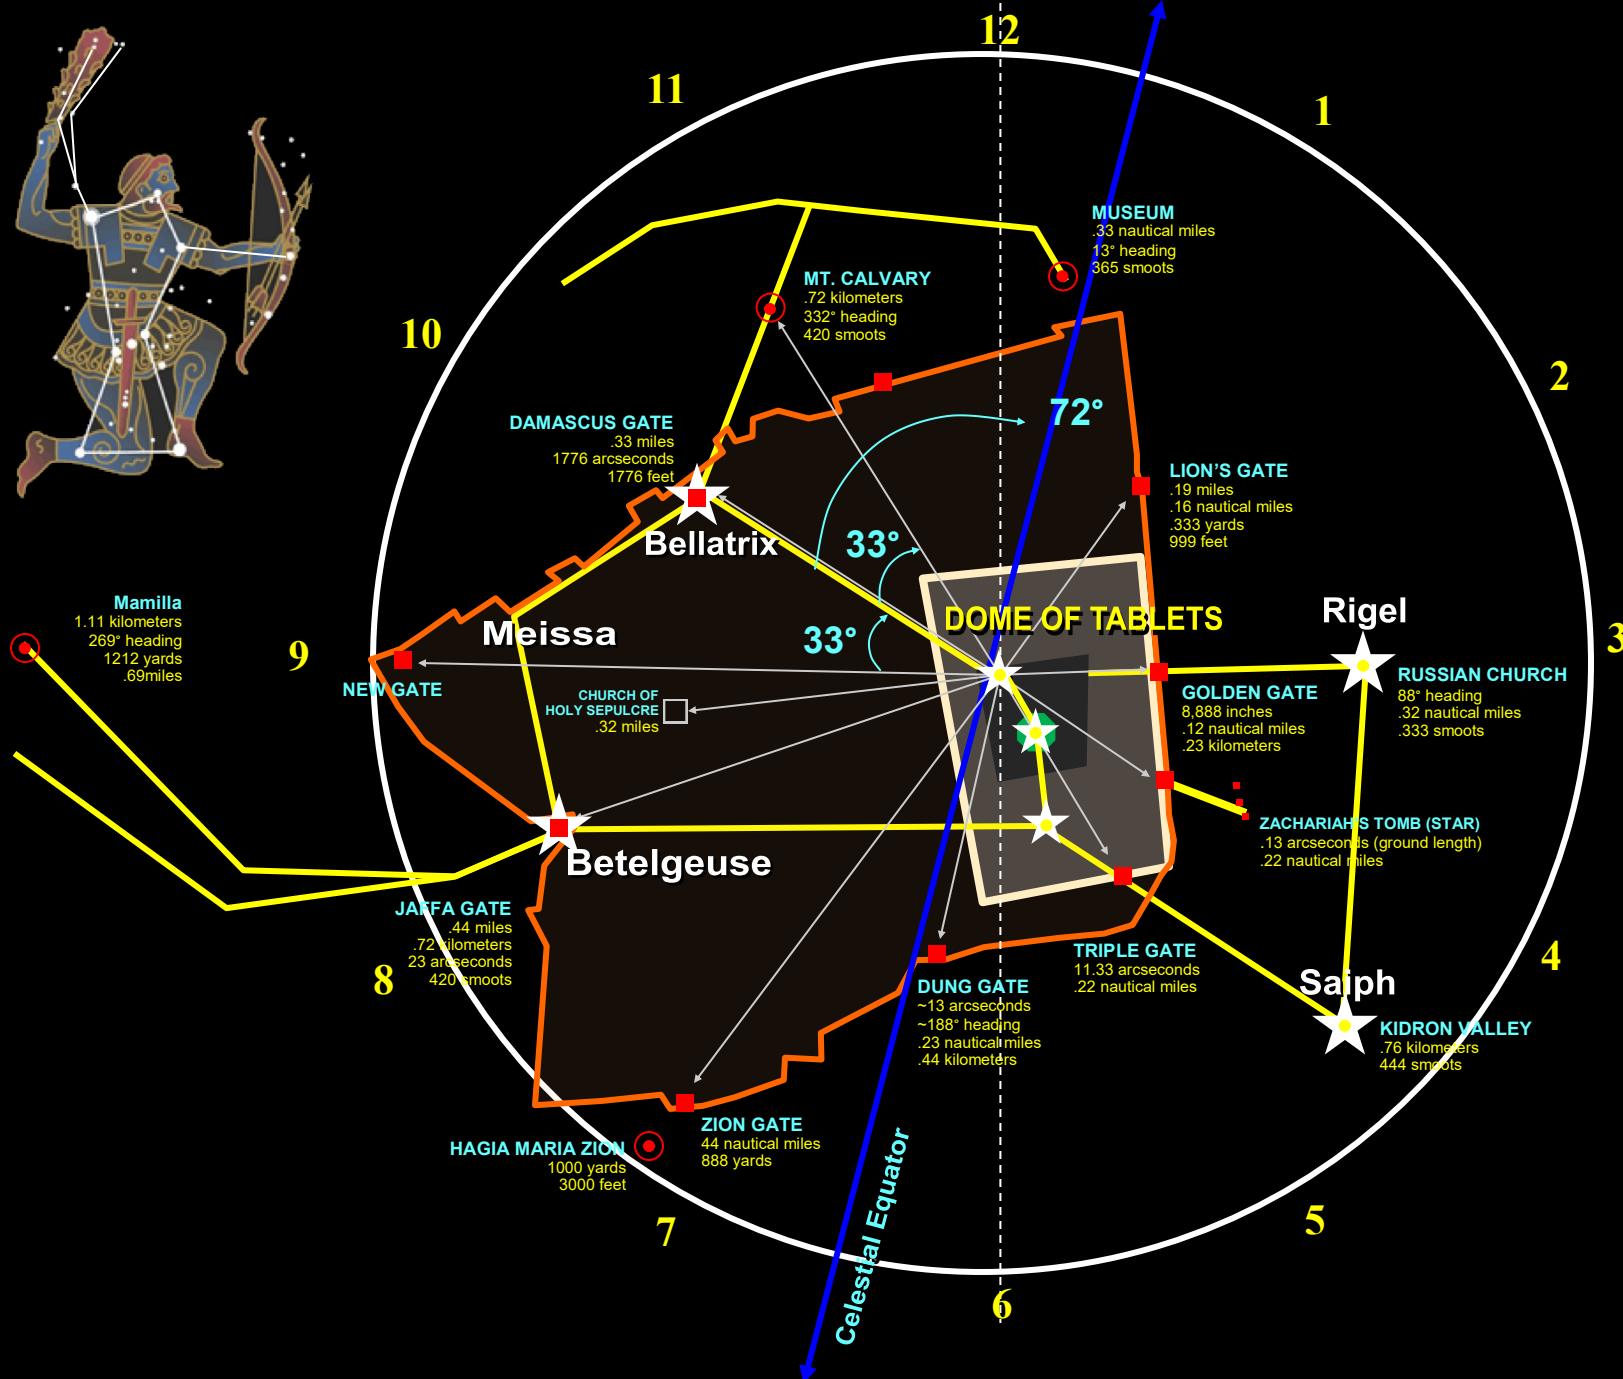

CONCEPTUALIZATION BASED ON THE DOME OF THE TABLETS LOCATION AND ORION CELESTIAL CLOCK

TEMPLE MOUNT
Jerusalem, Israel

Speculated center
of Holy of Holies

DOME OF TABLETS

3rd TEMPLE POSSIBLE LAYOUT

THE JEWISH 3RD TEMPLE

CONCEPTUALIZATION BASED ON THE DOME OF THE TABLETS LOCATION AND ORION'S CELESTIAL GATES

DOMES OF THE ROCK 3rd TEMPLE

3rd TEMPLE POSSIBLE LAYOUT

DEC 10, 2018

3RD TEMPLE?

3-4 Year-Old Red Heifer
2018 + 4 Year Window