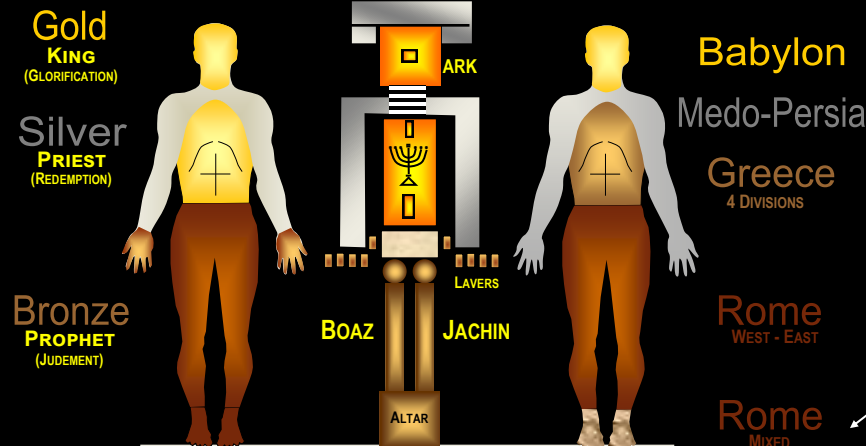

ALTAR OF SACRIFICE

During the Days of Moses.

ALTAR OF SACRIFICE

DEC 10, 2018

3RD TEMPLE?

3-4 Year-Old Red Heifer
2018 + 4 Year Window

2022?

DOME OF TABLETS
Speculated center
of Holy of Holies

SOLOMON'S TEMPLE

SUPERIMPOSED ANTHROPOMORPHIC MAN

DOME OF THE TABLETS

Christ - Temple

Tony Badillo at www.templesecrets.info

Daniel's Statue

3rd TEMPLE POSSIBLE LAYOUT

CHRIST