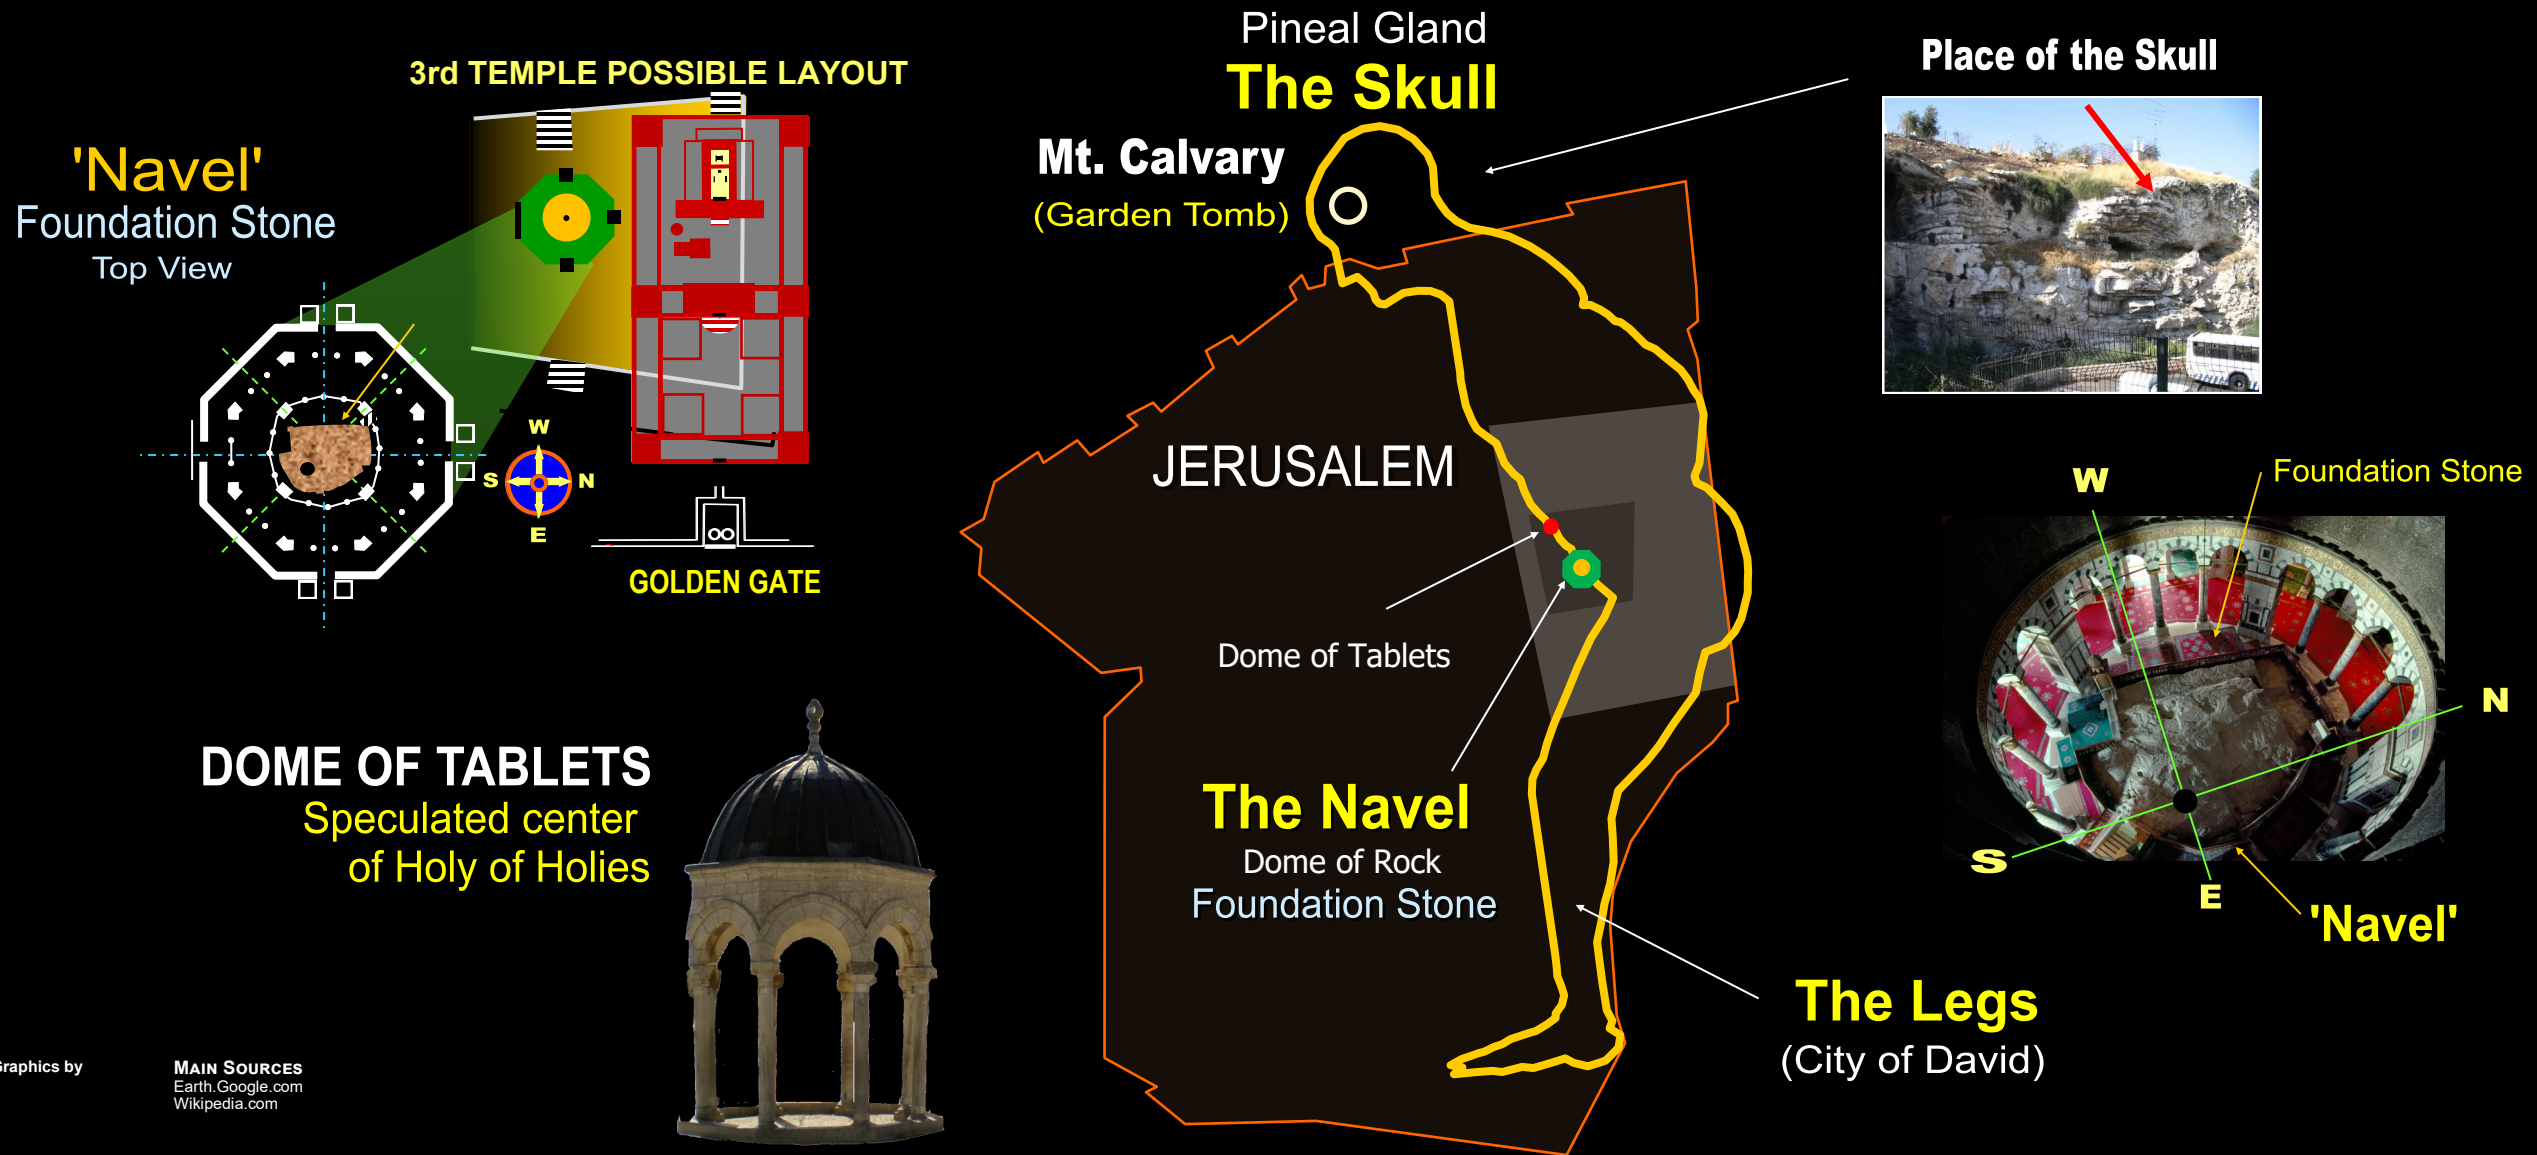

Court of Women

AntiChrist

ARK OF THE COVENANT
(Ark's design by Wyatt's eyewitness)

GOLDEN GATE (Eastern)

DOME OF TABLETS
Speculated center of Holy of Holies

THE JEWISH 3RD TEMPLE

CONCEPTUALIZATION BASED ON THE DOME OF THE TABLETS LOCATION AS THE HOLY OF HOLIES

3RD TEMPLE POSSIBLE LAYOUT

AntiChrist
MERCY SEAT

ARK OF THE COVENANT

(Ark's design by Wyatt's eyewitness)

TEMPLE MOUNT
Jerusalem, Israel

THE JEWISH 3RD TEMPLE

CONCEPTUALIZATION BASED ON THE DOME OF THE TABLETS LOCATION AND THE ENTHRONED MAN

The 'Throne' of YHVH on Earth as it is in Heaven

THE JEWISH 3RD TEMPLE

BASED ON THE DOME OF THE TABLETS LOCATION AND ANTHROPOMORPHIC TIME OF WORLD EMPIRES

IMAGE OF THE BEAST

THE 4 BEAST EMPIRES
PROPHETIC TIME

MOON

al Aqsa Mosque

The Temple Mount

SUN

Dome of the Rock

STARS

Dome of the Tablets

Temple of the 'Shining One'