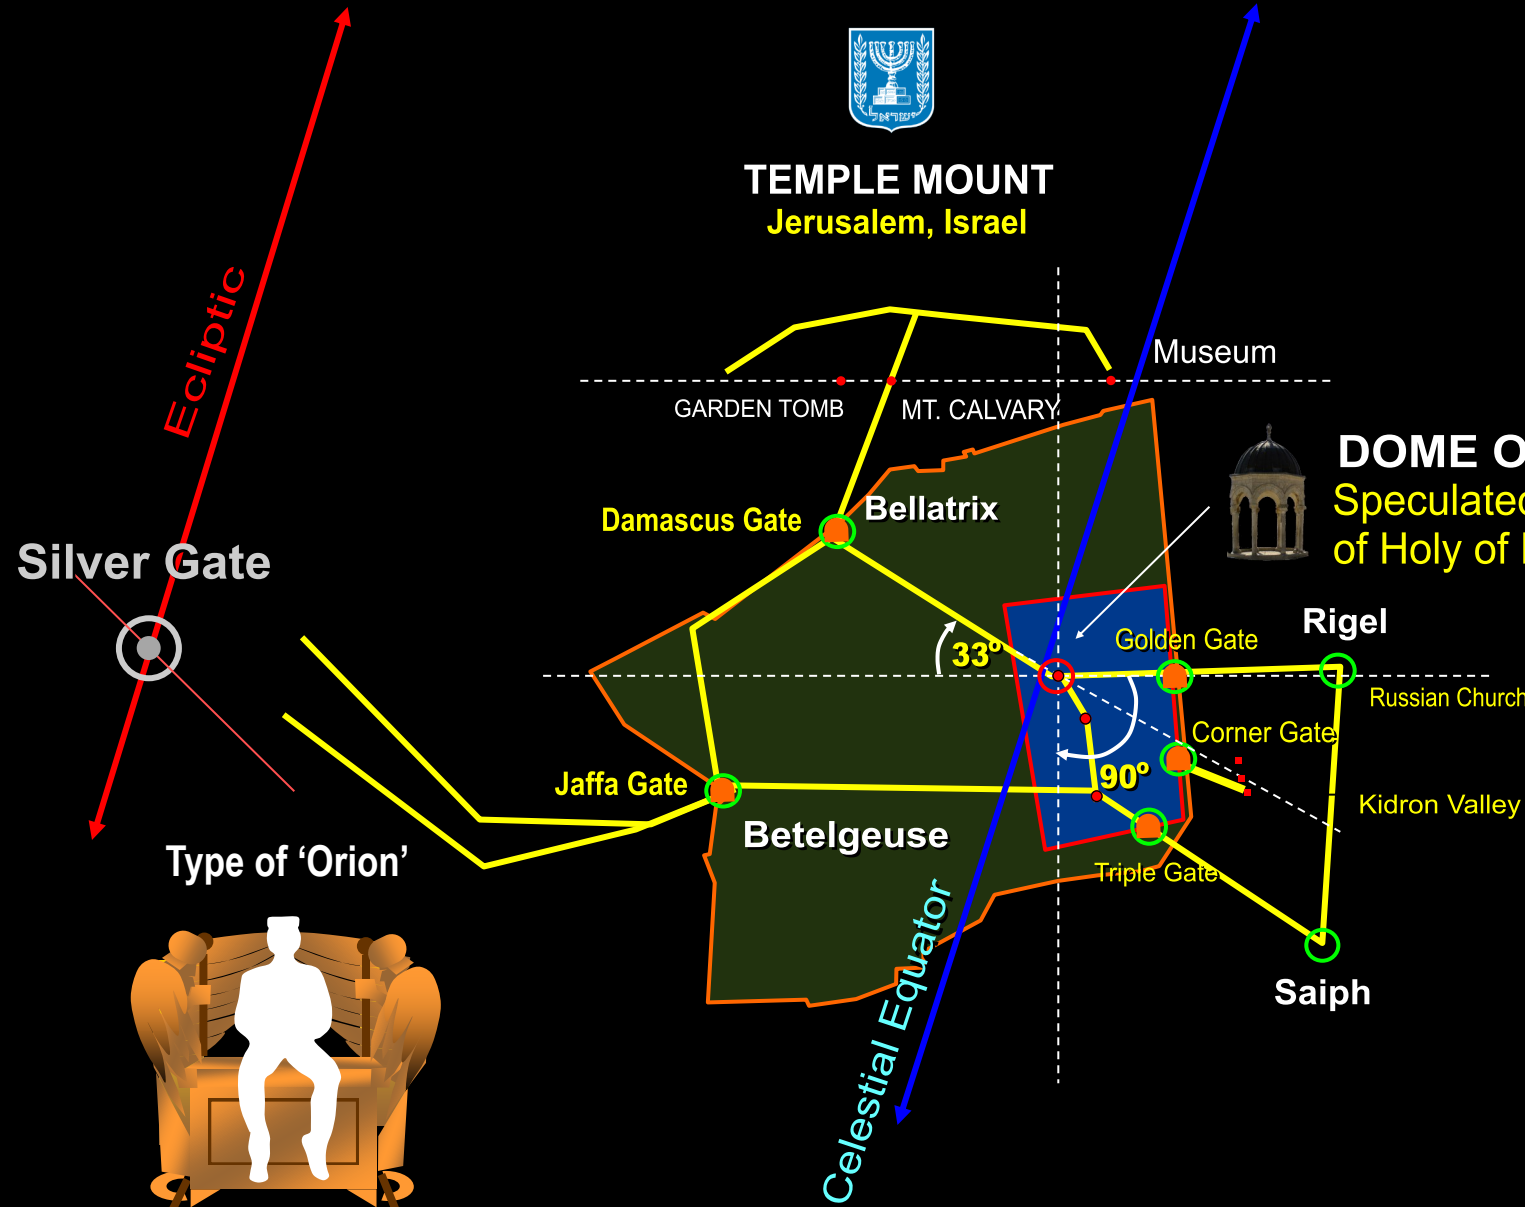

MOON

al Aqsa Mosque

The Temple Mount

SUN

Dome of the Rock

STARS

Dome of the Tablets

Temple of the 'Shining One'

CONCEPTUALIZATION BASED ON THE DOME OF THE TABLETS LOCATION AND ORION CELESTIAL CLOCK

TEMPLE MOUNT
Jerusalem, Israel

Speculated center
of Holy of Holies

DOME OF TABLETS

3rd TEMPLE POSSIBLE LAYOUT

THE JEWISH 3RD TEMPLE

CONCEPTUALIZATION BASED ON THE DOME OF THE TABLETS LOCATION AND ORION'S CELESTIAL GATES

DOMES OF THE ROCK 3rd TEMPLE

3rd TEMPLE POSSIBLE LAYOUT

DEC 10, 2018

3RD TEMPLE?

3-4 Year-Old Red Heifer
2018 + 4 Year Window