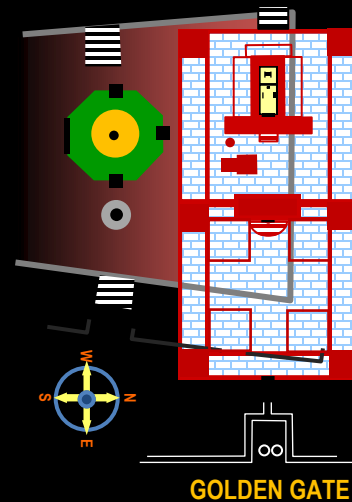

3rd TEMPLE POSSIBLE LAYOUT

Tony Badillo at www.templesecrets.info

GOLDEN GATE

THE JEWISH 3RD TEMPLE

CONCEPTUALIZATION BASED ON THE DOME OF THE TABLETS LOCATION AND THE TEMPLES OF YHVH

The Throne Seat of YHVH

ALTAR OF SACRIFICE

During the Days of Moses.

ALTAR OF SACRIFICE

DEC 10, 2018

3RD TEMPLE?

3-4 Year-Old Red Heifer
2018 + 4 Year Window

2022?

DOME OF TABLETS
Speculated center
of Holy of Holies

3rd TEMPLE POSSIBLE LAYOUT

Anthropomorphic Temple Man

Christ - Temple Tony Badillo at www.templesecrets.info Daniel's Statue

CHRIST

10 Nation Confederation.

THE JEWISH 3RD TEMPLE

CONCEPTUALIZATION BASED ON THE DOME OF THE TABLETS LOCATION AND THE TEMPLES OF YHVH