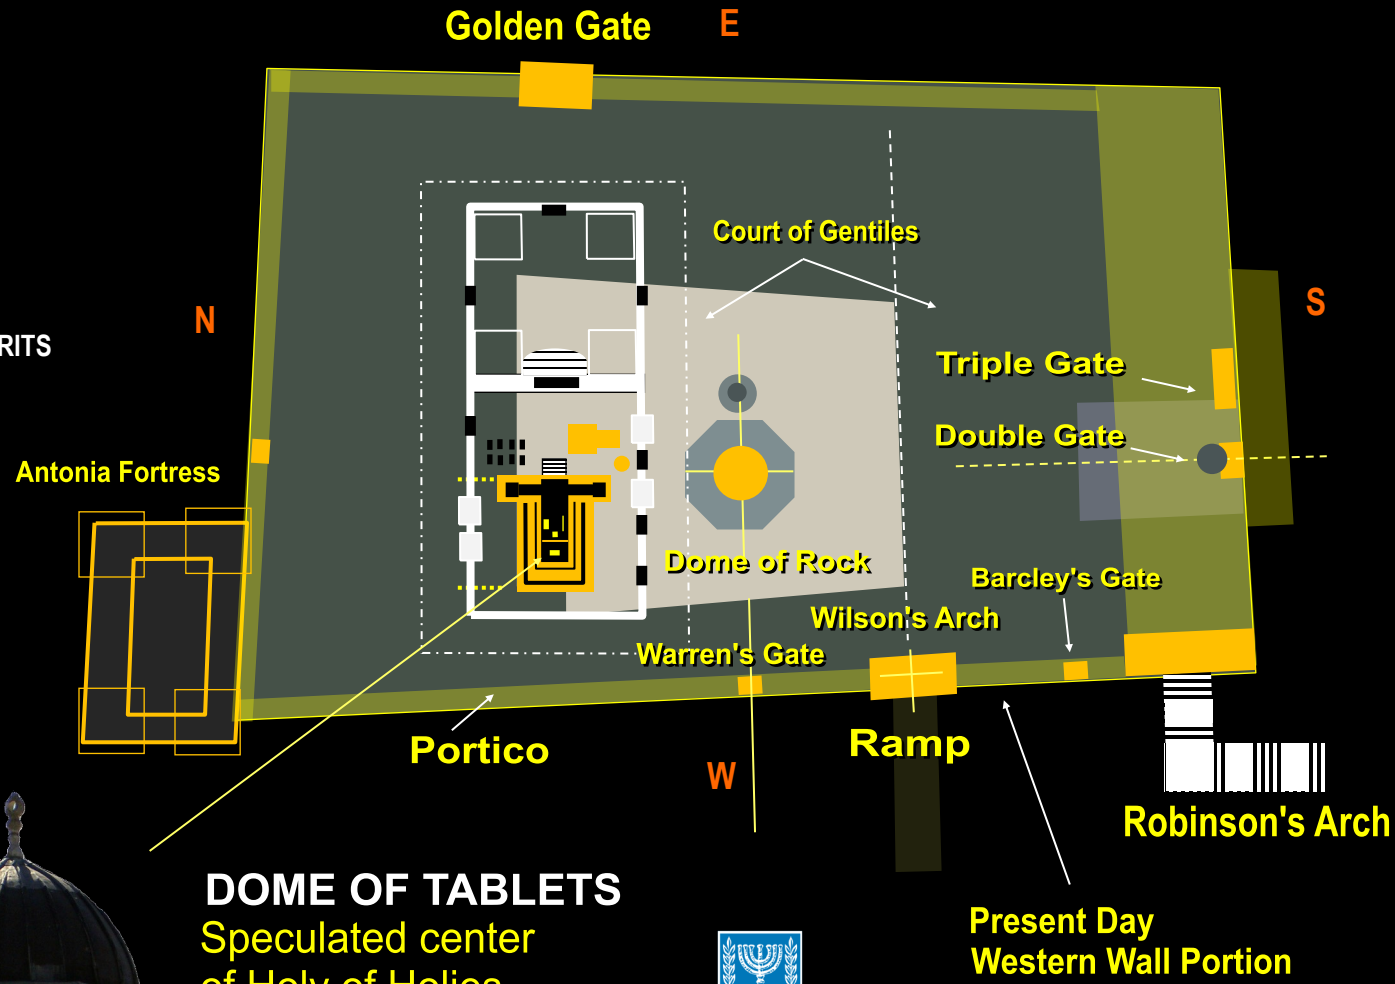

Court of Women

AntiChrist

ARK OF THE COVENANT
(Ark's design by Wyatt's eyewitness)

GOLDEN GATE (Eastern)

DOME OF TABLETS
Speculated center of Holy of Holies

THE JEWISH 3RD TEMPLE

CONCEPTUALIZATION BASED ON THE DOME OF THE TABLETS LOCATION AS THE HOLY OF HOLIES

3RD TEMPLE POSSIBLE LAYOUT

AntiChrist
MERCY SEAT

ARK OF THE COVENANT

(Ark's design by Wyatt's eyewitness)

TEMPLE MOUNT
Jerusalem, Israel

THE JEWISH 3RD TEMPLE

CONCEPTUALIZATION BASED ON THE DOME OF THE TABLETS LOCATION AND THE ENTHRONED MAN

MOON

al Aqsa Mosque

The Temple Mount

SUN

Dome of the Rock

STARS

Dome of the Tablets

Temple of the 'Shining One'

AntiChrist
MERCY SEAT

ARK OF THE COVENANT
(Ark's design by Wyatt's eyewitness)

DOMES OF THE ROCK 3rd TEMPLE

3rd TEMPLE POSSIBLE LAYOUT

GOLDEN GATE

DOMES OF TABLETS
Speculated center
of Holy of Holies
TEMPLE MOUNT
Jerusalem, Israel