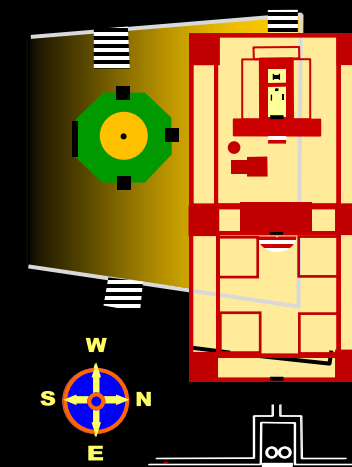

4b

DANIEL'S 70TH WEEK?
1 SABBATICAL CYCLE

Christ's Return

IN APPROXIMATE PHI RATIO
HUMAN BODY

ALTAR OF SACRIFICE

DEC 10, 2018

3RD TEMPLE?
3-4 Year-Old Red Heifer
2018 + 4 Year Window

2022?

3rd TEMPLE POSSIBLE LAYOUT

Tony Badillo at www.templesecrets.info

GOLDEN GATE

THE JEWISH 3RD TEMPLE

CONCEPTUALIZATION BASED ON THE DOME OF THE TABLETS LOCATION AND THE TEMPLES OF YHVH

The Throne Seat of YHVH