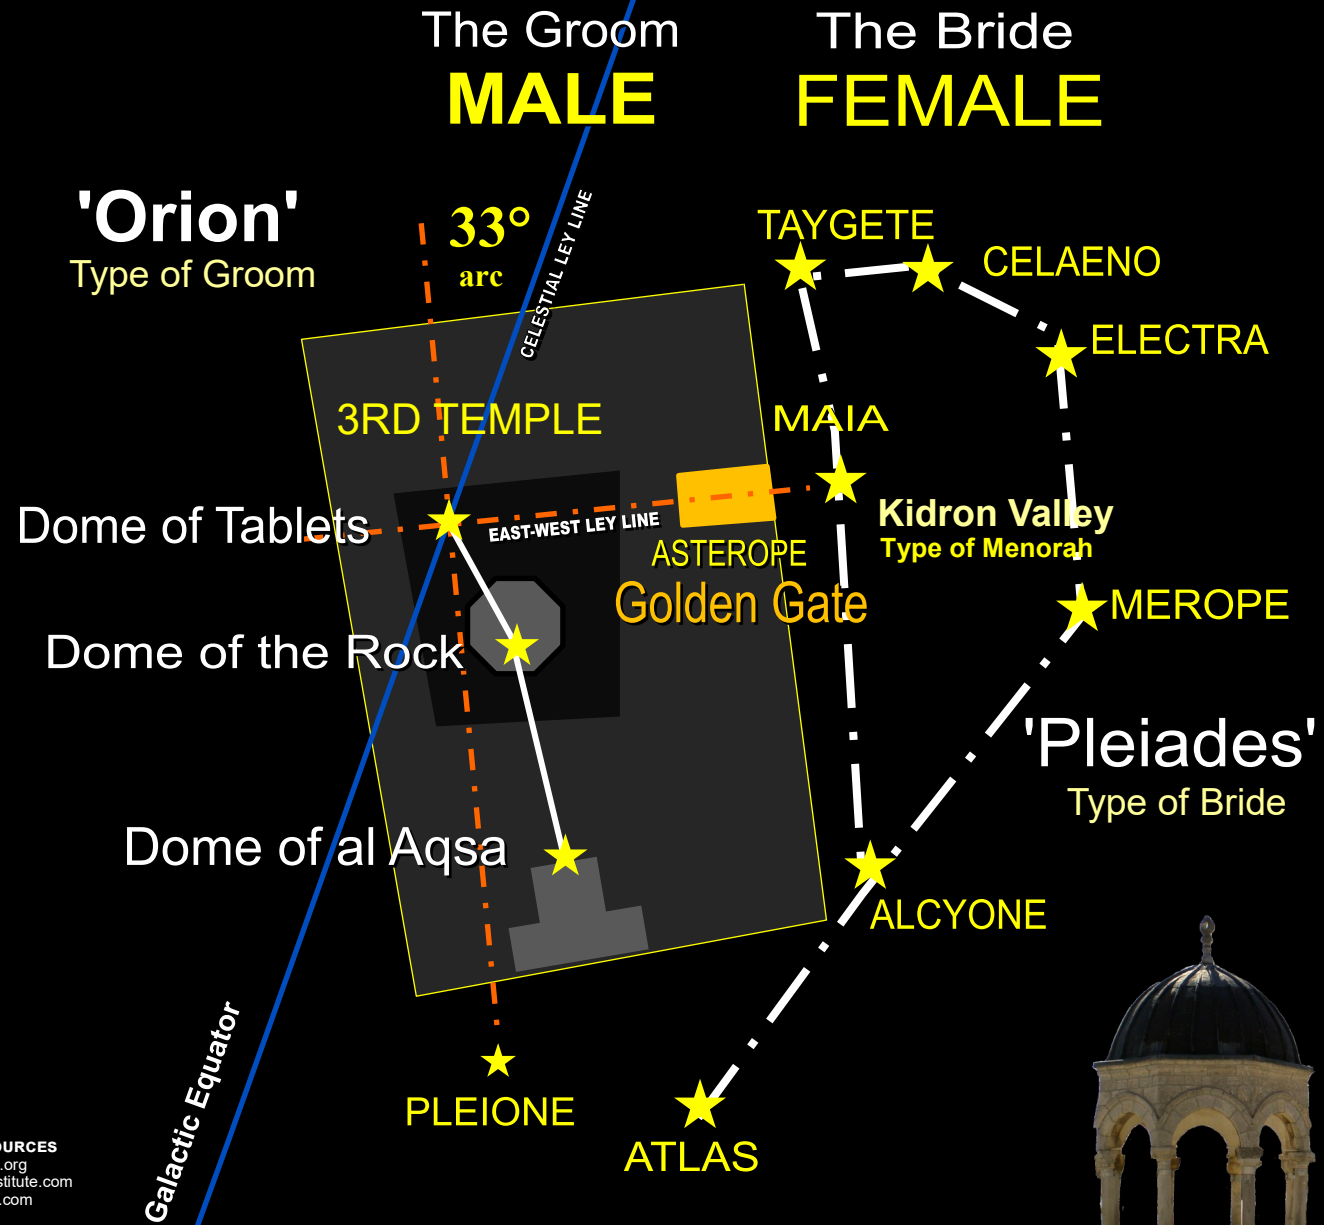

MOON

al Aqsa Mosque

The Temple Mount

SUN

Dome of the Rock

STARS

Dome of the Tablets

Temple of the 'Shining One'

OPHIUCHUS
Mt. of Olives

Chapel
of
Ascension

Silver Gate
Jesus exited Jerusalem

THE JEWISH 3RD TEMPLE

CONCEPTUALIZATION BASED ON THE DOME OF THE TABLETS LOCATION AND STAR PYRAMID ALIGNMENTS

TEMPLE MOUNT
Jerusalem, Israel

★ 1st & 2nd Temple
הר הבית

☀ Sun
GOLD
قبة الصخرة

☾ Moon
SILVER
المسجد الاقصى

THE JEWISH 3RD TEMPLE

CONCEPTUALIZATION BASED ON THE DOME OF THE TABLETS LOCATION AND PLEIADIAN STAR MAP

ALTAR OF SACRIFICE

DEC 10, 2018

3RD TEMPLE?

3-4 Year-Old Red Heifer
2018 + 4 Year Window

2022?

Double Prong Door
GATEWAY
TO THE
PLEIADES

DOME OF TABLETS
Speculated center
of Holy of Holies