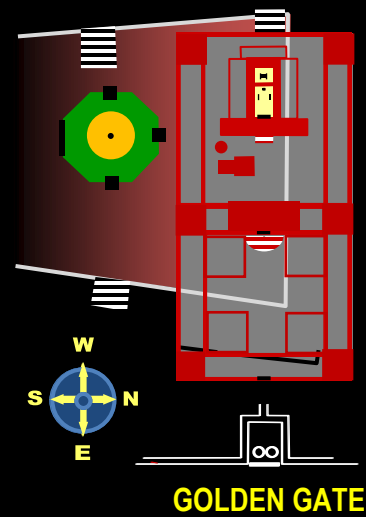

THE JEWISH 3RD TEMPLE

CONCEPTUALIZATION BASED ON THE DOME OF THE TABLETS LOCATION AND ANTHROPOMORPHIC TEMPLES

3rd TEMPLE POSSIBLE LAYOUT

WASHINGTON MASONIC MEMORIAL

Washington, D.C., USA