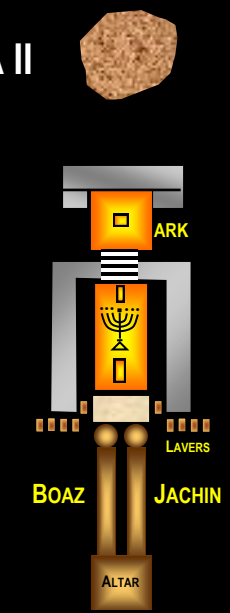

IN APPROXIMATE PHI RATIO
HUMAN BODY

ALTAR OF SACRIFICE

DEC 10, 2018

3RD TEMPLE?
3-4 Year-Old Red Heifer
2018 + 4 Year Window

2022?

3rd TEMPLE POSSIBLE LAYOUT

Tony Badillo at www.templesecrets.info