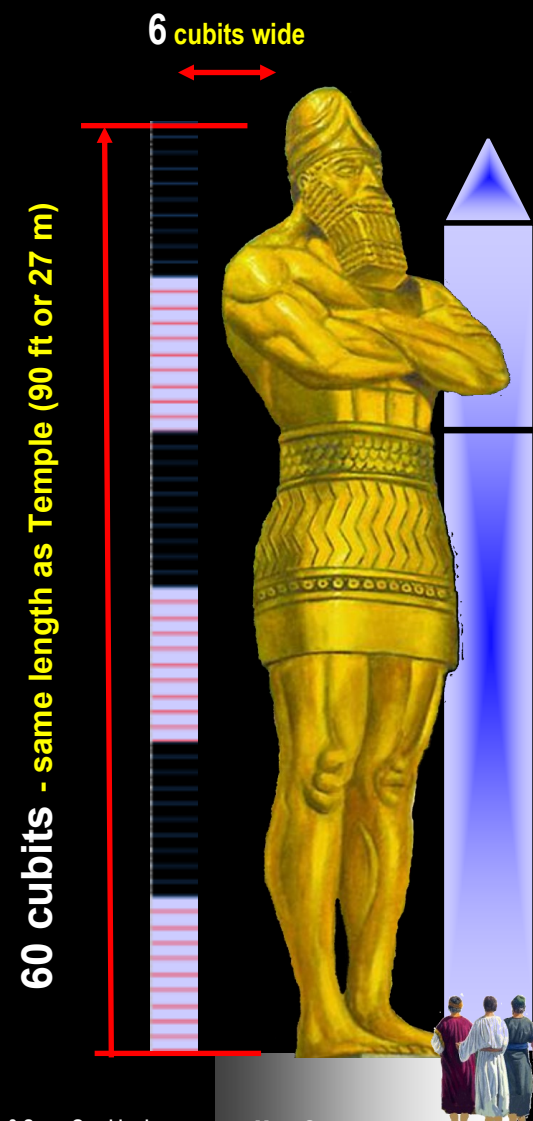

The 'Throne' of YHVH on Earth as it is in Heaven

THE JEWISH 3RD TEMPLE

BASED ON THE DOME OF THE TABLETS LOCATION AND ANTHROPOMORPHIC TIME OF WORLD EMPIRES

IMAGE OF THE BEAST

THE 4 BEAST EMPIRES
PROPHETIC TIME

4b

DANIEL'S 70TH WEEK?
1 SABBATICAL CYCLE

Christ's Return

IN APPROXIMATE PHI RATIO
HUMAN BODY

ALTAR OF SACRIFICE

DEC 10, 2018

3RD TEMPLE?
3-4 Year-Old Red Heifer
2018 + 4 Year Window

2022?