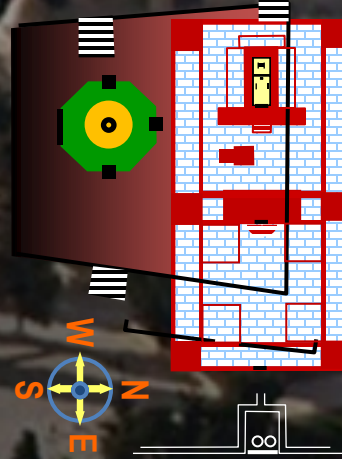

THE JEWISH 3RD TEMPLE

CONCEPTUALIZATION BASED ON THE DOME OF THE TABLETS LOCATION AS THE HOLY OF HOLIES

ALTAR OF SACRIFICE
DEC 10, 2018

3RD TEMPLE?
3-4 Year-Old Red Heifer
2018 + 4 Year Window

2022?

3rd TEMPLE POSSIBLE LAYOUT

Court of Women

AntiChrist

ARK OF THE COVENANT
(Ark's design by Wyatt's eyewitness)

GOLDEN GATE (Eastern)

DOME OF TABLETS
Speculated center of Holy of Holies

THE JEWISH 3RD TEMPLE

CONCEPTUALIZATION BASED ON THE DOME OF THE TABLETS LOCATION AS THE HOLY OF HOLIES