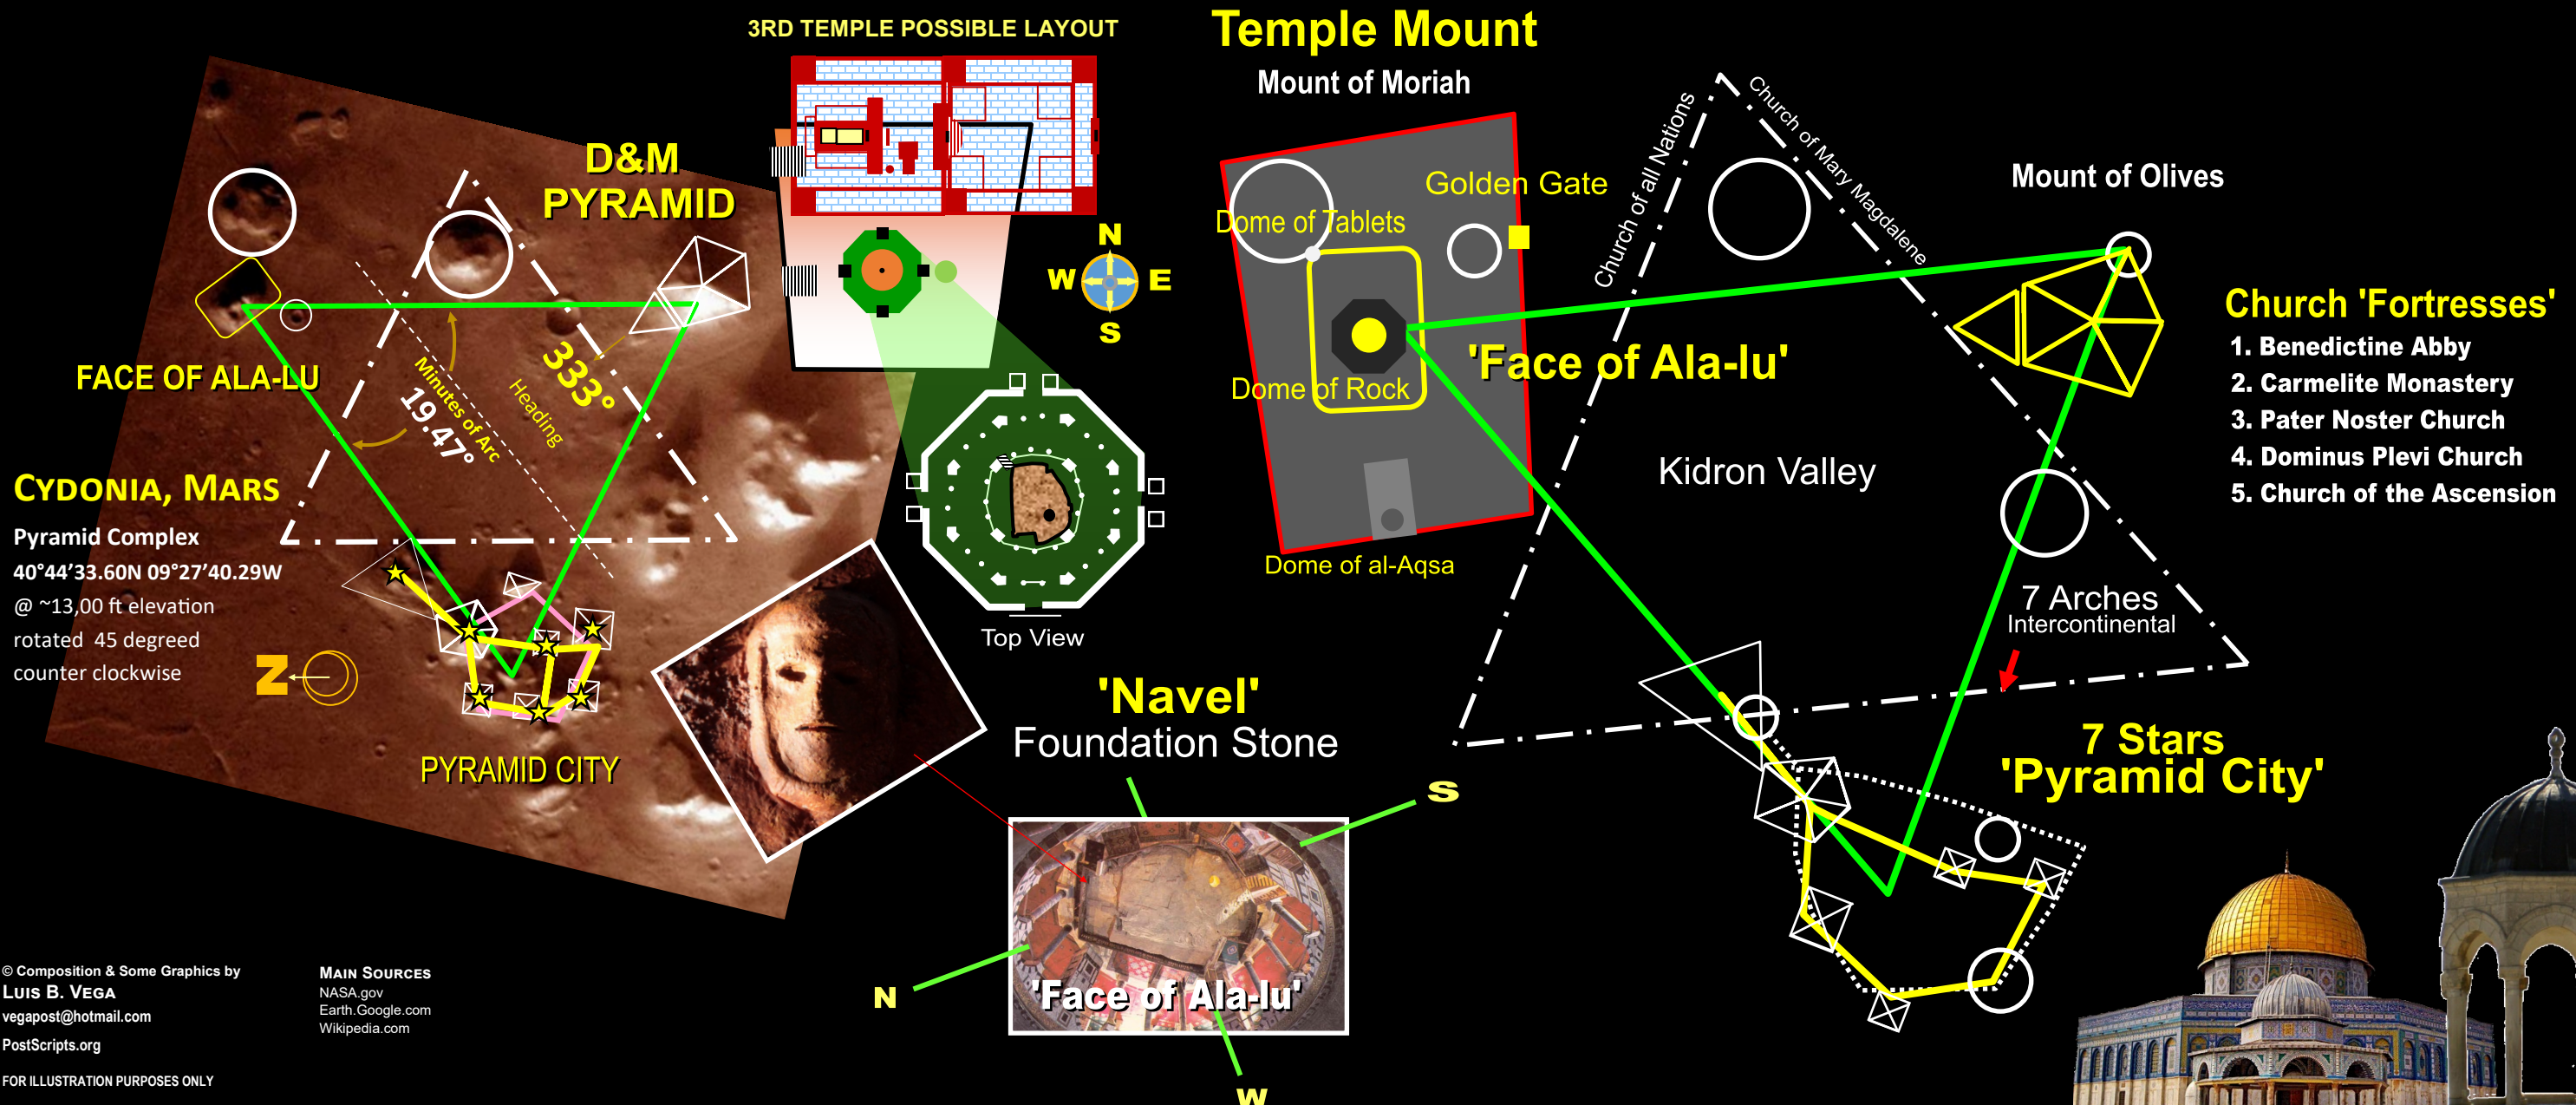

MOON

al Aqsa Mosque

The Temple Mount

SUN

Dome of the Rock

STARS

Dome of the Tablets

Temple of the 'Shining One'

Temple Mount Platform Overlay With Approximate Phi Ratio Proportions

THE JEWISH 3RD TEMPLE

CONCEPTUALIZATION BASED ON THE DOME OF THE TABLETS LOCATION AND THE MARTIAN LEY LINES

CYDONIA, MARS
 Pyramid Complex
 40°44'33.60N 09°27'40.29W
 @ ~13,00 ft elevation
 rotated 45 degreed
 counter clockwise