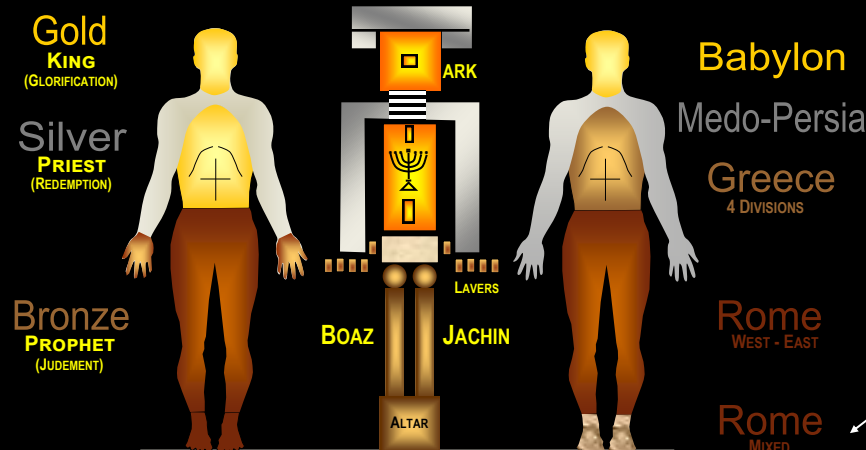

3rd TEMPLE POSSIBLE LAYOUT

Tony Badillo at www.templesecrets.info

GOLDEN GATE

THE JEWISH 3RD TEMPLE

CONCEPTUALIZATION BASED ON THE DOME OF THE TABLETS LOCATION AND THE TEMPLES OF YHVH

The Throne Seat of YHVH

ALTAR OF SACRIFICE

During the Days of Moses.

ALTAR OF SACRIFICE

DEC 10, 2018

3RD TEMPLE?

3-4 Year-Old Red Heifer
2018 + 4 Year Window

2022?

DOME OF TABLETS
Speculated center
of Holy of Holies

3rd TEMPLE POSSIBLE LAYOUT

Anthropomorphic Temple Man

Christ - Temple Tony Badillo at www.templesecrets.info Daniel's Statue

CHRIST

10 Nation Confederation.

THE JEWISH 3RD TEMPLE

CONCEPTUALIZATION BASED ON THE DOME OF THE TABLETS LOCATION AND THE TEMPLES OF YHVH