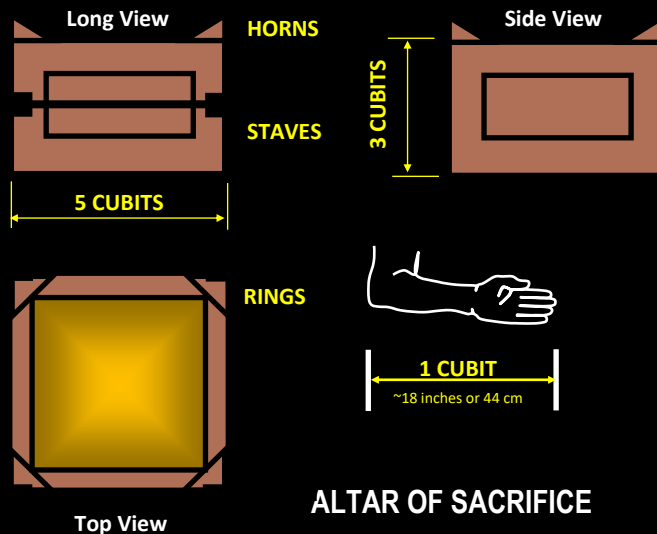

3rd TEMPLE POSSIBLE LAYOUT

Tony Badillo at www.templesecrets.info

GOLDEN GATE

THE JEWISH 3RD TEMPLE

CONCEPTUALIZATION BASED ON THE DOME OF THE TABLETS LOCATION AND THE TEMPLES OF YHVH

The Throne Seat of YHVH

ALTAR OF SACRIFICE

During the Days of Moses.

ALTAR OF SACRIFICE

DEC 10, 2018

3RD TEMPLE?

3-4 Year-Old Red Heifer
2018 + 4 Year Window

2022?

DOME OF TABLETS
Speculated center
of Holy of Holies