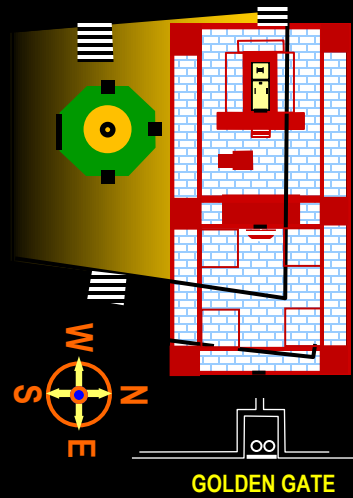

CONCEPTUALIZATION BASED ON THE DOME OF THE TABLETS LOCATION AND ORION CELESTIAL CLOCK

TEMPLE MOUNT
Jerusalem, Israel

Speculated center
of Holy of Holies

DOME OF TABLETS

3rd TEMPLE POSSIBLE LAYOUT

THE JEWISH 3RD TEMPLE

CONCEPTUALIZATION BASED ON THE DOME OF THE TABLETS LOCATION AND ORION'S CELESTIAL GATES

DOMES OF THE ROCK 3rd TEMPLE

3rd TEMPLE POSSIBLE LAYOUT

DEC 10, 2018

3RD TEMPLE?

3-4 Year-Old Red Heifer
2018 + 4 Year Window