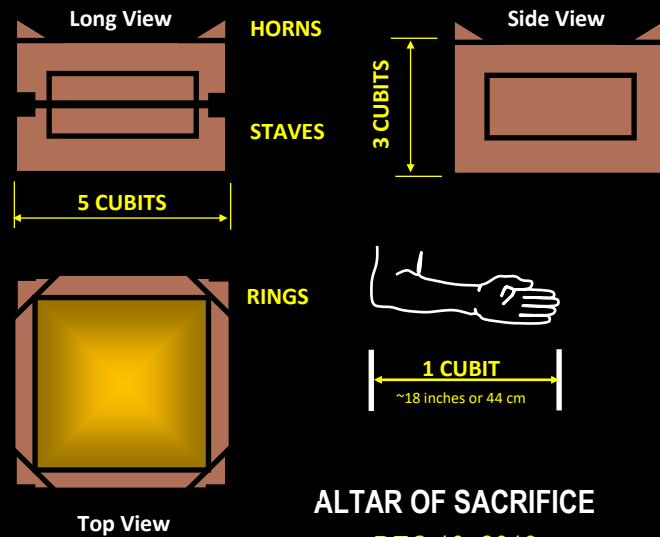

ALTAR OF SACRIFICE

During the Days of Moses.

ALTAR OF SACRIFICE

DEC 10, 2018

3RD TEMPLE?

3-4 Year-Old Red Heifer
2018 + 4 Year Window

2022?

DOME OF TABLETS
Speculated center
of Holy of Holies

3rd TEMPLE POSSIBLE LAYOUT

Anthropomorphic Temple Man

Christ - Temple Tony Badillo at www.templesecrets.info Daniel's Statue

CHRIST

10 Nation Confederation.

THE JEWISH 3RD TEMPLE

CONCEPTUALIZATION BASED ON THE DOME OF THE TABLETS LOCATION AND THE TEMPLES OF YHVH