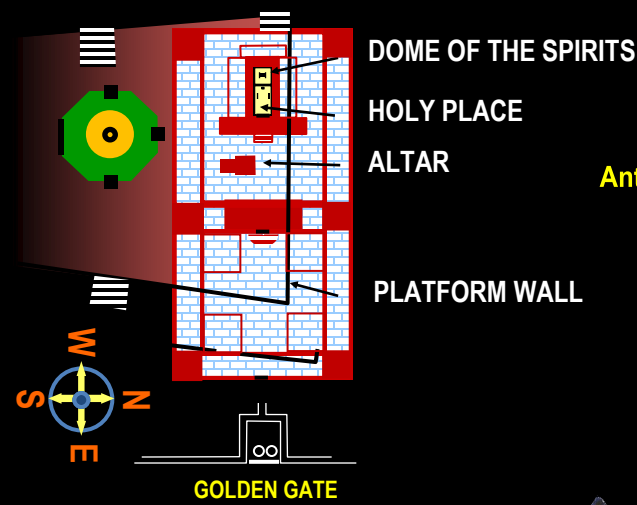

THE JEWISH 3RD TEMPLE

CONCEPTUALIZATION BASED ON THE DOME OF THE TABLETS LOCATION AS THE HOLY OF HOLIES

3RD TEMPLE POSSIBLE LAYOUT

AntiChrist
MERCY SEAT