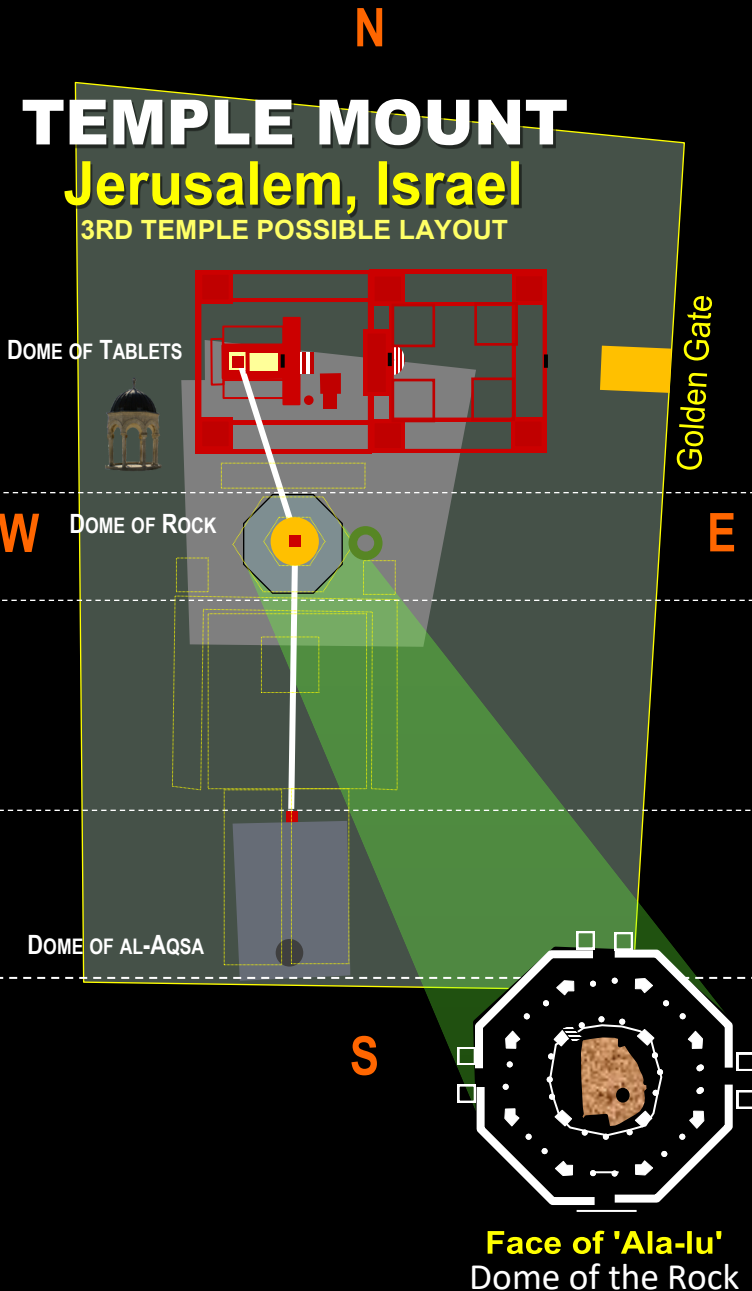

SOLOMON'S TEMPLE

SUPERIMPOSED ANTHROPOMORPHIC MAN

DOME OF THE TABLETS

Christ - Temple

Tony Badillo at www.templesecrets.info

Daniel's Statue

3rd TEMPLE POSSIBLE LAYOUT

CHRIST

10 Nation Confederation.

THE JEWISH 3RD TEMPLE

CONCEPTUALIZATION BASED ON THE DOME OF THE TABLETS LOCATION AND ANTHROPOMORPHIC TEMPLES

3rd TEMPLE POSSIBLE LAYOUT

WASHINGTON MASONIC MEMORIAL

Washington, D.C., USA

TEMPLE OF JUPITER

Baalbek, Lebanon

YHVH TEMPLE OF MAN LAYOUT

Tony Badillo at www.templesecrets.info

THE JEWISH 3RD TEMPLE

CONCEPTUALIZATION BASED ON THE DOME OF THE TABLETS LOCATION AND CELESTIAL DOMES

3rd TEMPLE POSSIBLE LAYOUT

MOON

al Aqsa Mosque

The Temple Mount

SUN

Dome of the Rock

STARS

Dome of the Tablets

Temple of the 'Shining One'