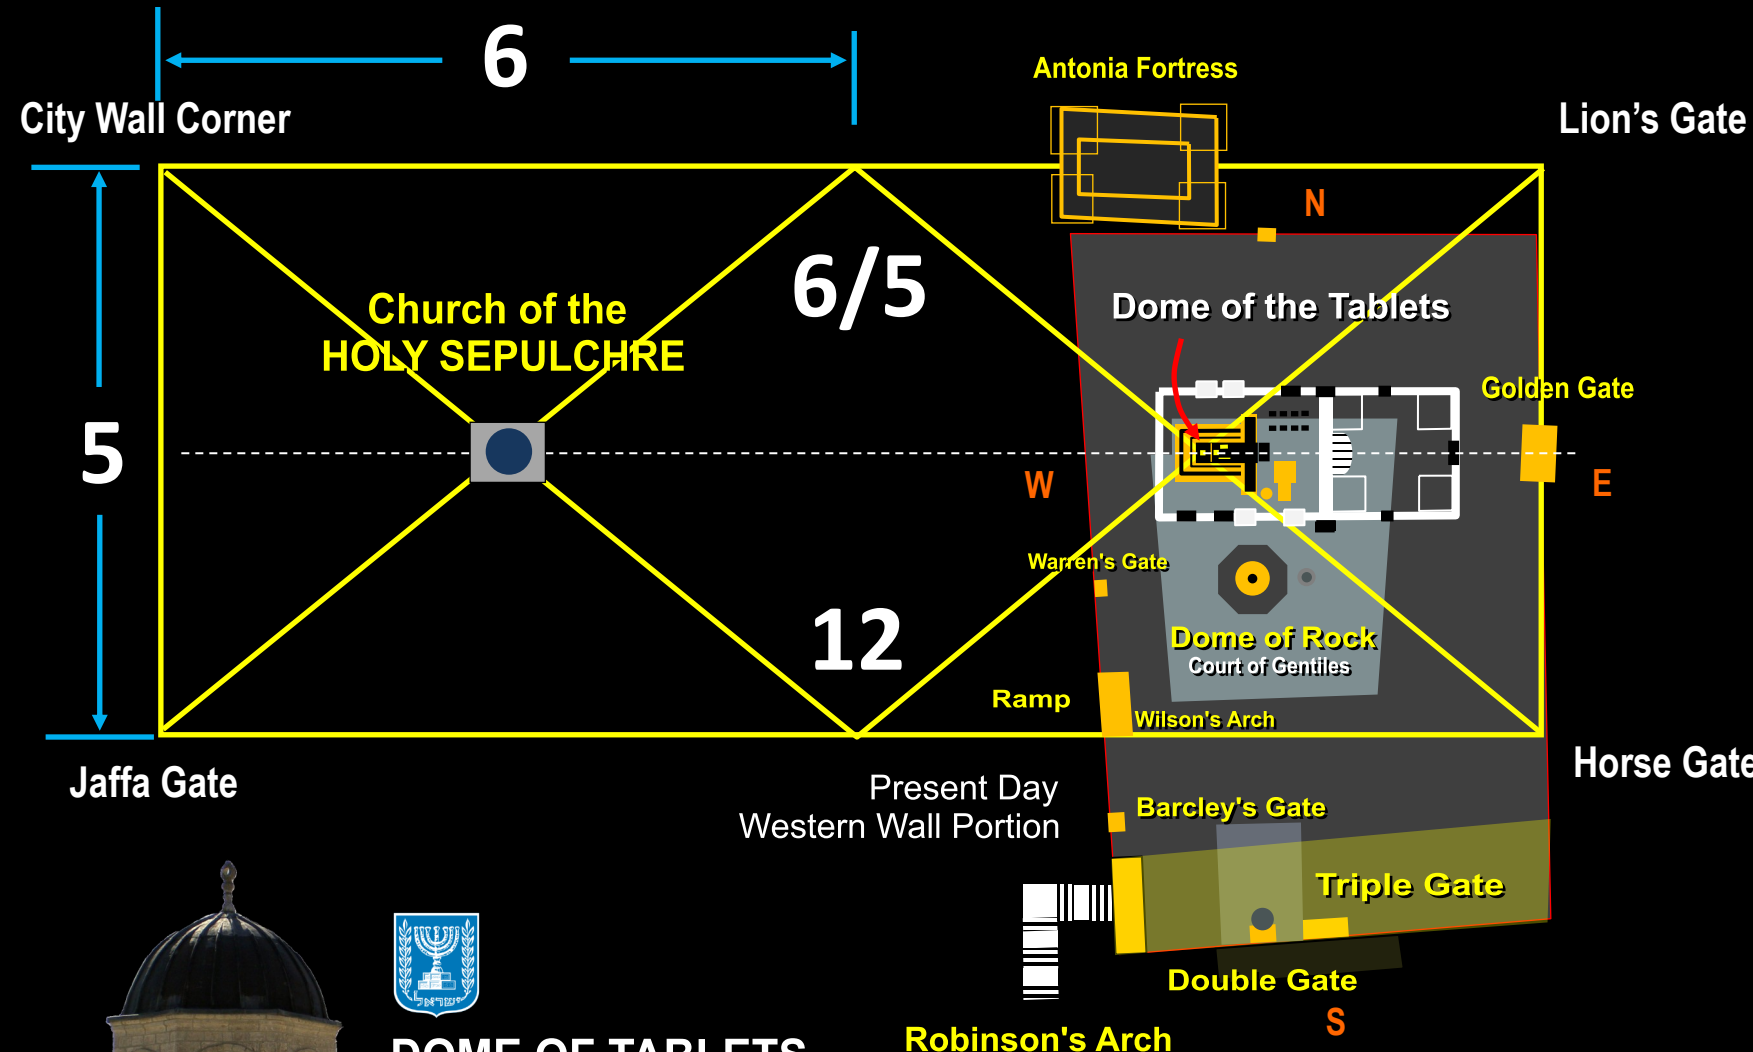

CONCEPTUALIZATION BASED ON THE DOME OF THE TABLETS LOCATION AND ORION'S CELESTIAL GATES

DOMES OF THE ROCK 3rd TEMPLE

3rd TEMPLE POSSIBLE LAYOUT

DEC 10, 2018

3RD TEMPLE?

3-4 Year-Old Red Heifer
2018 + 4 Year Window

2022?

DOME OF SPIRITS

Speculated center of Holy of Holies

3rd Temple

ARK OF THE COVENANT

(Ark's design by Wyatt's eyewitness)

THE JEWISH 3RD TEMPLE

CONCEPTUALIZATION BASED ON THE DOME OF THE TABLETS LOCATION AND THE JERUSALEM RECTANGLE