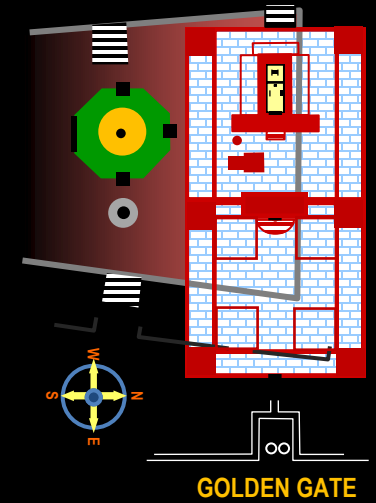

ALTAR OF SACRIFICE

During the Days of Moses.

ALTAR OF SACRIFICE

DEC 10, 2018

3RD TEMPLE?

3-4 Year-Old Red Heifer
2018 + 4 Year Window

2022?

DOME OF TABLETS
Speculated center
of Holy of Holies

SOLOMON'S TEMPLE

SUPERIMPOSED ANTHROPOMORPHIC MAN

DOME OF THE TABLETS

Christ - Temple

Tony Badillo at www.templesecrets.info

Daniel's Statue

3rd TEMPLE POSSIBLE LAYOUT

CHRIST