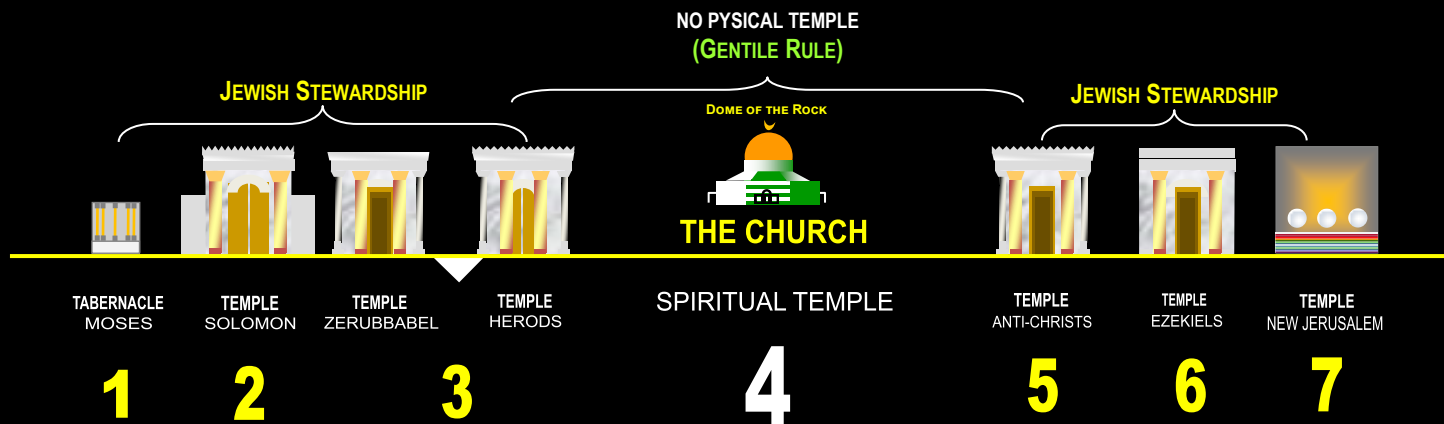

3rd TEMPLE POSSIBLE LAYOUT

Tony Badillo at www.templesecrets.info

GOLDEN GATE

THE JEWISH 3RD TEMPLE

CONCEPTUALIZATION BASED ON THE DOME OF THE TABLETS LOCATION AND THE TEMPLES OF YHVH

The Throne Seat of YHVH

ALTAR OF SACRIFICE

During the Days of Moses.

ALTAR OF SACRIFICE

DEC 10, 2018

3RD TEMPLE?

3-4 Year-Old Red Heifer
2018 + 4 Year Window

2022?

DOME OF TABLETS
Speculated center
of Holy of Holies