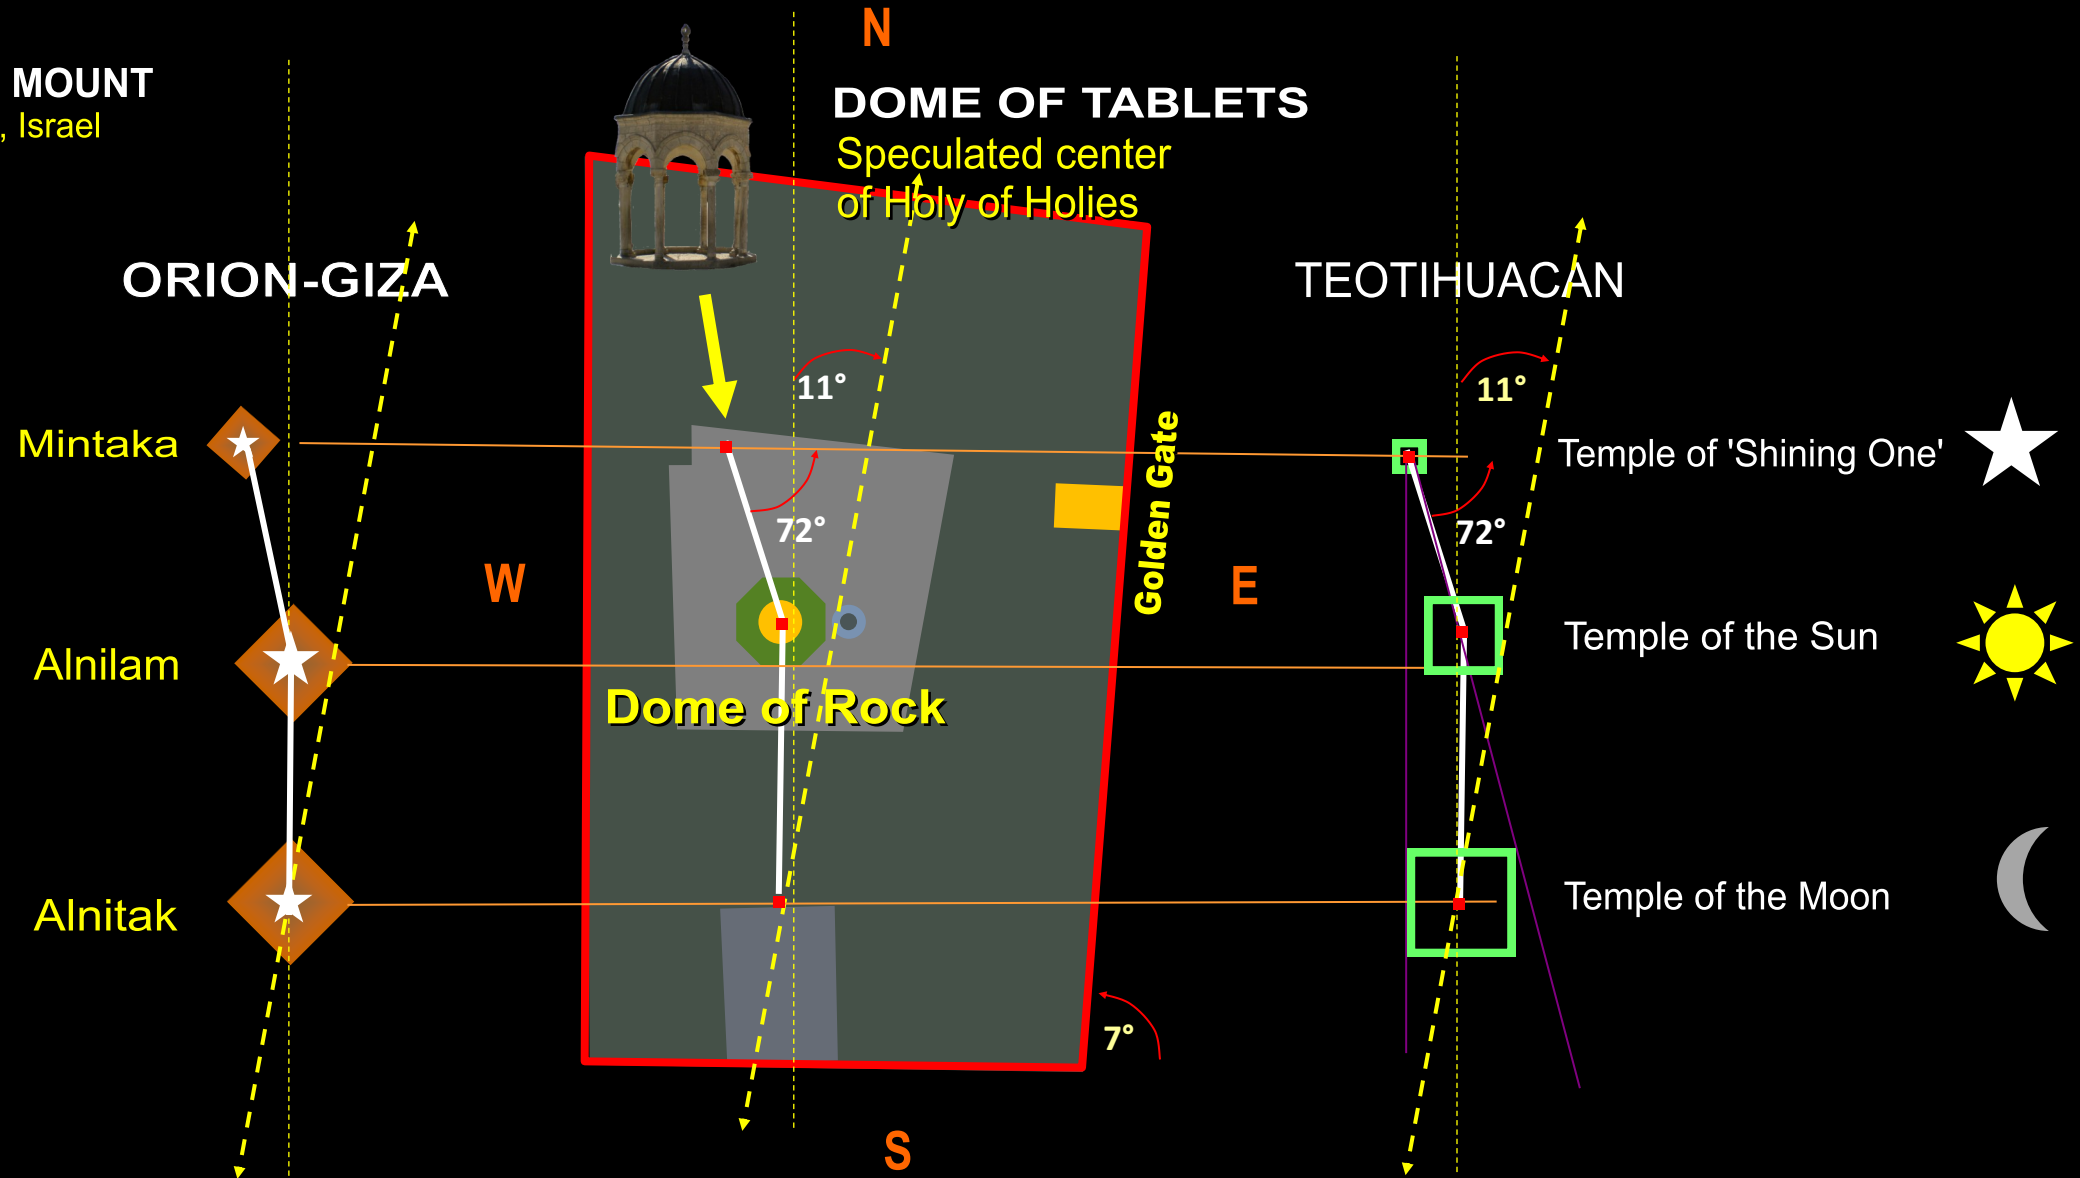

THE JEWISH 3RD TEMPLE

CONCEPTUALIZATION BASED ON THE DOME OF THE TABLETS LOCATION AND CELESTIAL GATES

TEMPLE MOUNT
Jerusalem, Israel
TOP VIEW

ORION
Mt. Moriah

DOMES OF SPIRITS
Speculated center
of Holy of Holies

OPHIUCHUS
Mt. of Olives

Chapel
of
Ascension

Silver Gate
Jesus exited Jerusalem

THE JEWISH 3RD TEMPLE

CONCEPTUALIZATION BASED ON THE DOME OF THE TABLETS LOCATION AND STAR PYRAMID ALIGNMENTS

TEMPLE MOUNT
Jerusalem, Israel

★ 1st & 2nd Temple
הר הבית

☀ Sun
GOLD
قبة الصخرة

☾ Moon
SILVER
المسجد الاقصى

THE JEWISH 3RD TEMPLE

CONCEPTUALIZATION BASED ON THE DOME OF THE TABLETS LOCATION AND PLEIADIAN STAR MAP

ALTAR OF SACRIFICE

DEC 10, 2018