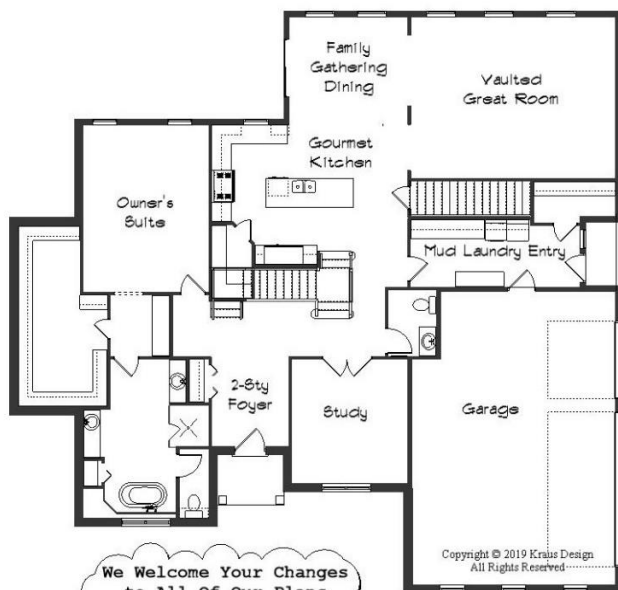

Your Land Your Style Your Home Your Way

Design + Build = Your Best Value

www.krausbuild.com

The **Kraus** Company, LLC
DESIGN BUILD

248-972-5549

The Holcomb Ferry

3250 Sq.Ft.

Copyright © 2019 Kraus Design
All Rights Reserved