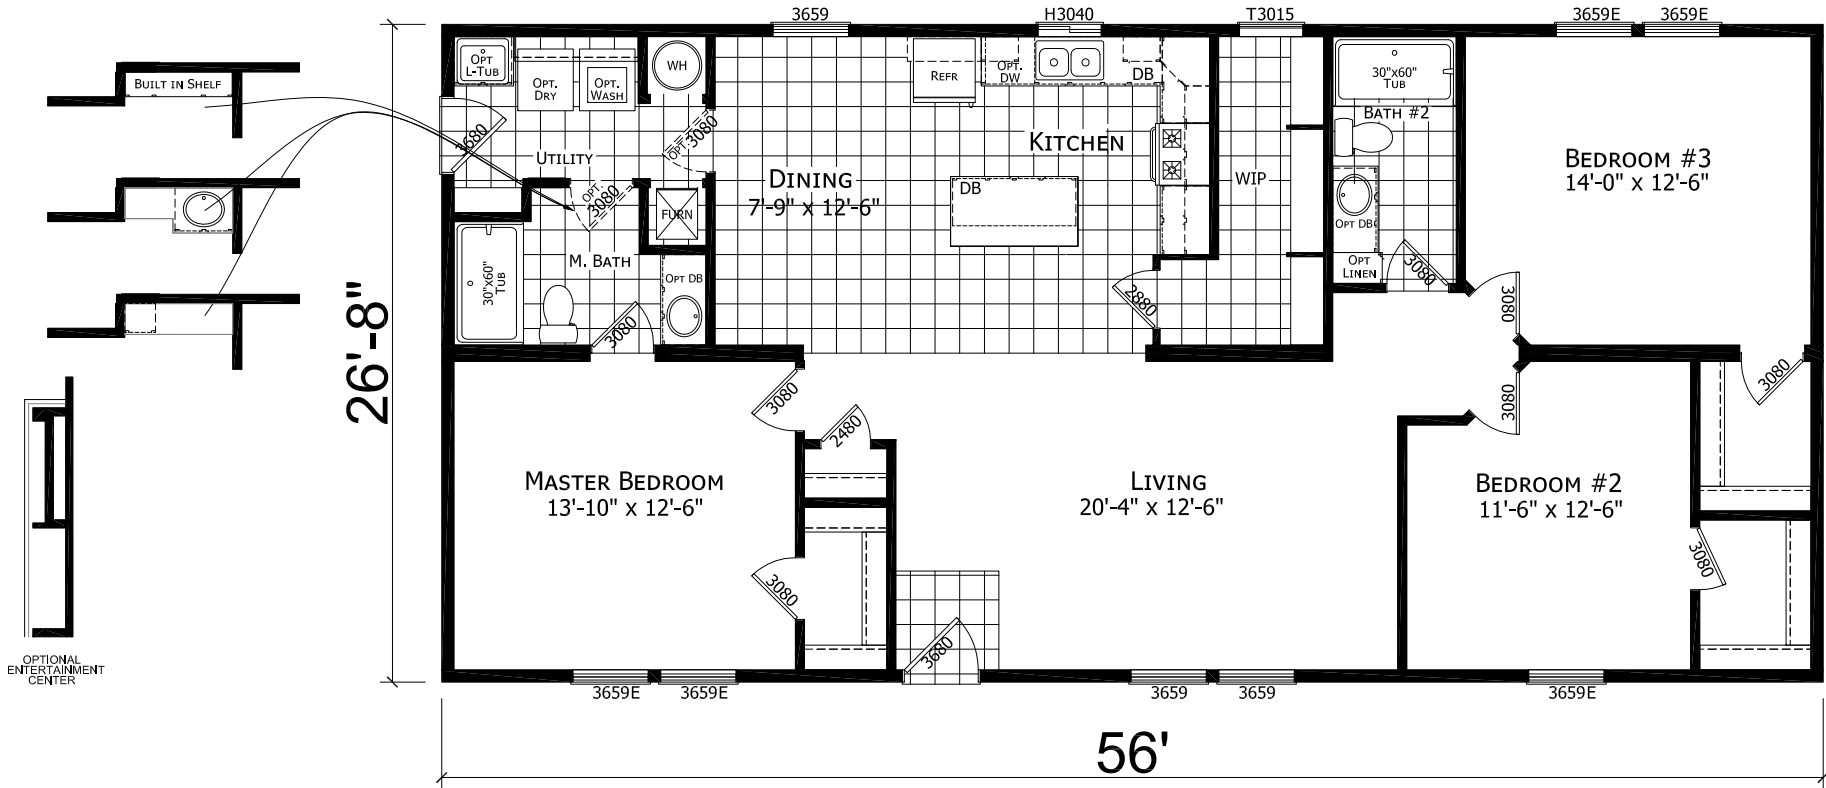

MODEL 17-HC-4563P

3 BEDROOM, 2 BATH

ACTUAL SIZE: 56' x 26'-8"

TOTAL AREA: 1,494 SQ. FT.

CHAMPION MANUFACTURED BEAUTIFULLY™ 1425 SUNNYSIDE RD. WEISER, ID 83672	MODIFICATIONS	PROJECT: 17-HC-4563P 56' x 26'-8" 3 BD 2 BTH	TITLE: LITERATURE PLAN	SHEET: L-101
	DRAWN BY: DATE: 09-19-18 SCALE: 3/16" = 1'-0"	FILENAME: 17-HC4563P NOT FINISHED	PROPRIETARY AND CONFIDENTIAL THESE DRAWINGS AND SPECIFICATIONS ARE ORIGINAL PROPRIETARY AND CONFIDENTIAL MATERIALS OF CHAMPION. COPYRIGHT © 1976-2017 BY CHAMPION	