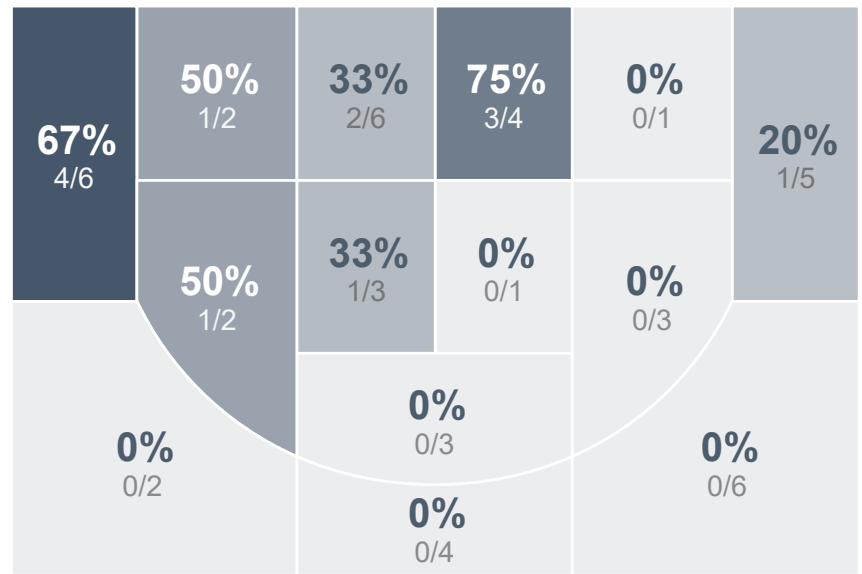

St. Mary's Saints Girls Basketball