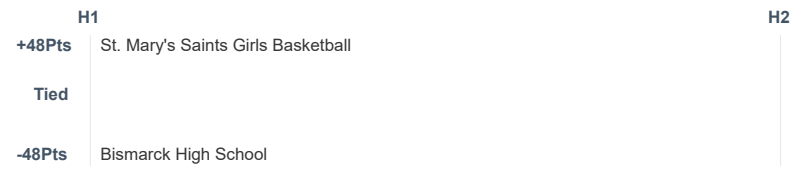

Box Score Report

SMCHS vs Bismarck - Dec 22, 2020 - L 37-85

Period Stats

Team	1	2	Final
SMCHS	26	11	37
BHS	39	46	85

Run Graph

Team Stats

	SMCHS	BHS
Field Goal %	27.1%	44.4%
Effective Field Goal %	32.3%	50.0%
2FG Made/Attempted	8/25	24/49
2FG%	32.0%	49.0%
3FG Made/Attempted	5/23	8/23
3FG%	21.7%	34.8%
FT Made/Attempted	6/10	13/14
Free Throw Percentage	60.0%	92.9%
Points Per Possession	0.49	1.12
Transition Points	4	17
Points Off Turnovers	10	33
Second Chance Points	2	16
Points in the Paint	12	44
Offensive Rebounds	8	14
Defense Rebounds	24	29
Assists	9	20
Deflections	5	9
Steals	8	16
Blocks	1	4
Turnovers	31	11
Personal Fouls	11	14
Charges Taken	0	2