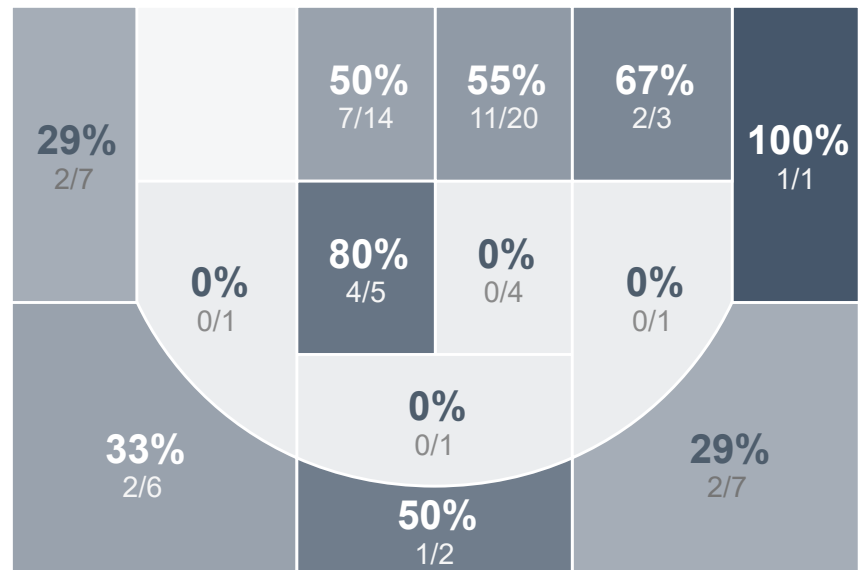

Bismarck High School