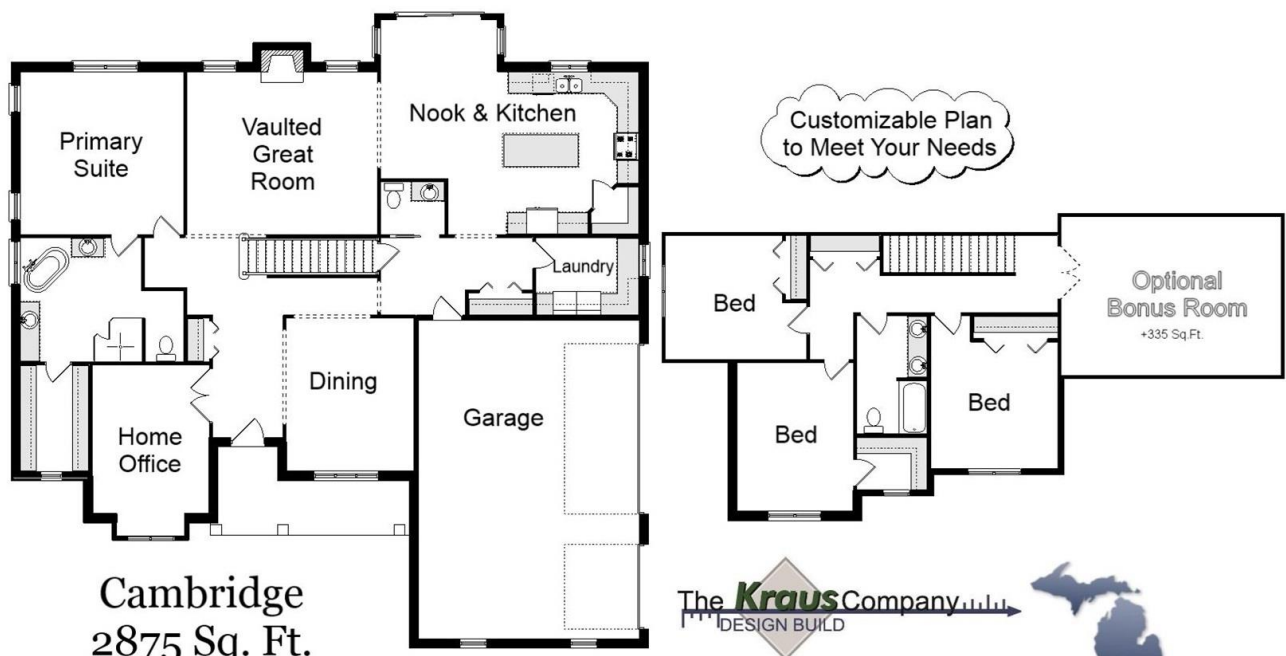

Your Land Your Style Your Home Your Way

Design + Build = Your Best Value

Cambridge
2875 Sq. Ft.

Copyright © 2018 Kraus Design
All Rights Reserved

The **Kraus** Company
DESIGN BUILD

248-972-5549

Setting the New Standard