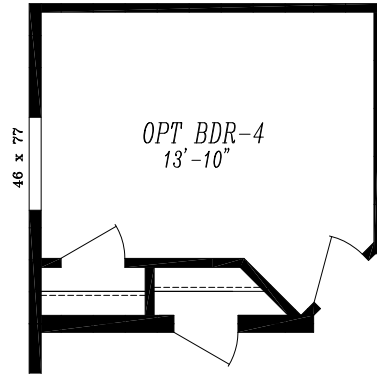

OPT. 48 X 72 SHOWER

OPT. BEDROOM 4 I.P.O. RETREAT

OPT. 1/2 BATH I.P.O. GUEST CLOSET

MAJESTIC COLLECTION
 9585-S
 40'-0" x 70'-0" APPROX. 2,761 SQ. FT.