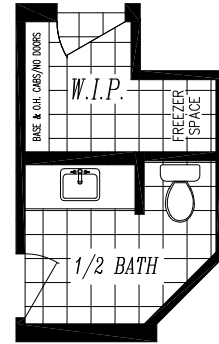

OPT. 48 X 72 SHOWER

OPT. BEDROOM 4 I.P.O. RETREAT

OPT. 1/2 BATH I.P.O. GUEST CLOSET

MAJESTIC COLLECTION
 9585-S
 40'-0" x 70'-0" APPROX. 2,761 SQ. FT.