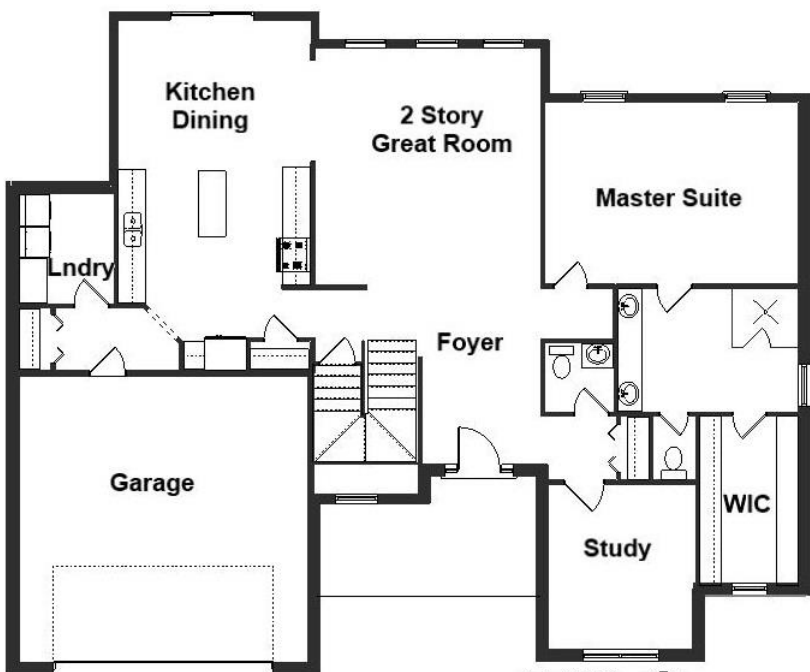

Your Land Your Style Your Home Your Way
Design + Build = Your Best Value

Copyright © 2019 Kraus Design
All Rights Reserved

We Welcome Your Changes
to All of Our Plans

The Nashville
2475 Sq.ft.

Copyright © 2019 Kraus Design
All Rights Reserved

The **Kraus** Company
DESIGN BUILD

248-972-5549

Setting the New Standard