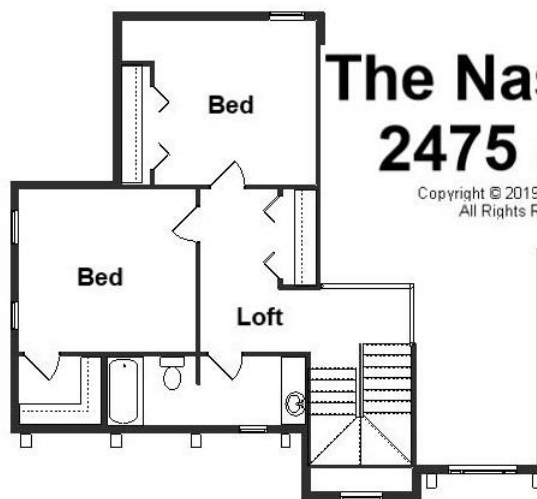

Your Land Your Style Your Home Your Way
Design + Build = Your Best Value

Copyright © 2019 Kraus Design
All Rights Reserved

We Welcome Your Changes
to All of Our Plans

The Nashville
2475 Sq.ft.

Copyright © 2019 Kraus Design
All Rights Reserved

The **Kraus** Company
DESIGN BUILD

248-972-5549

Setting the New Standard