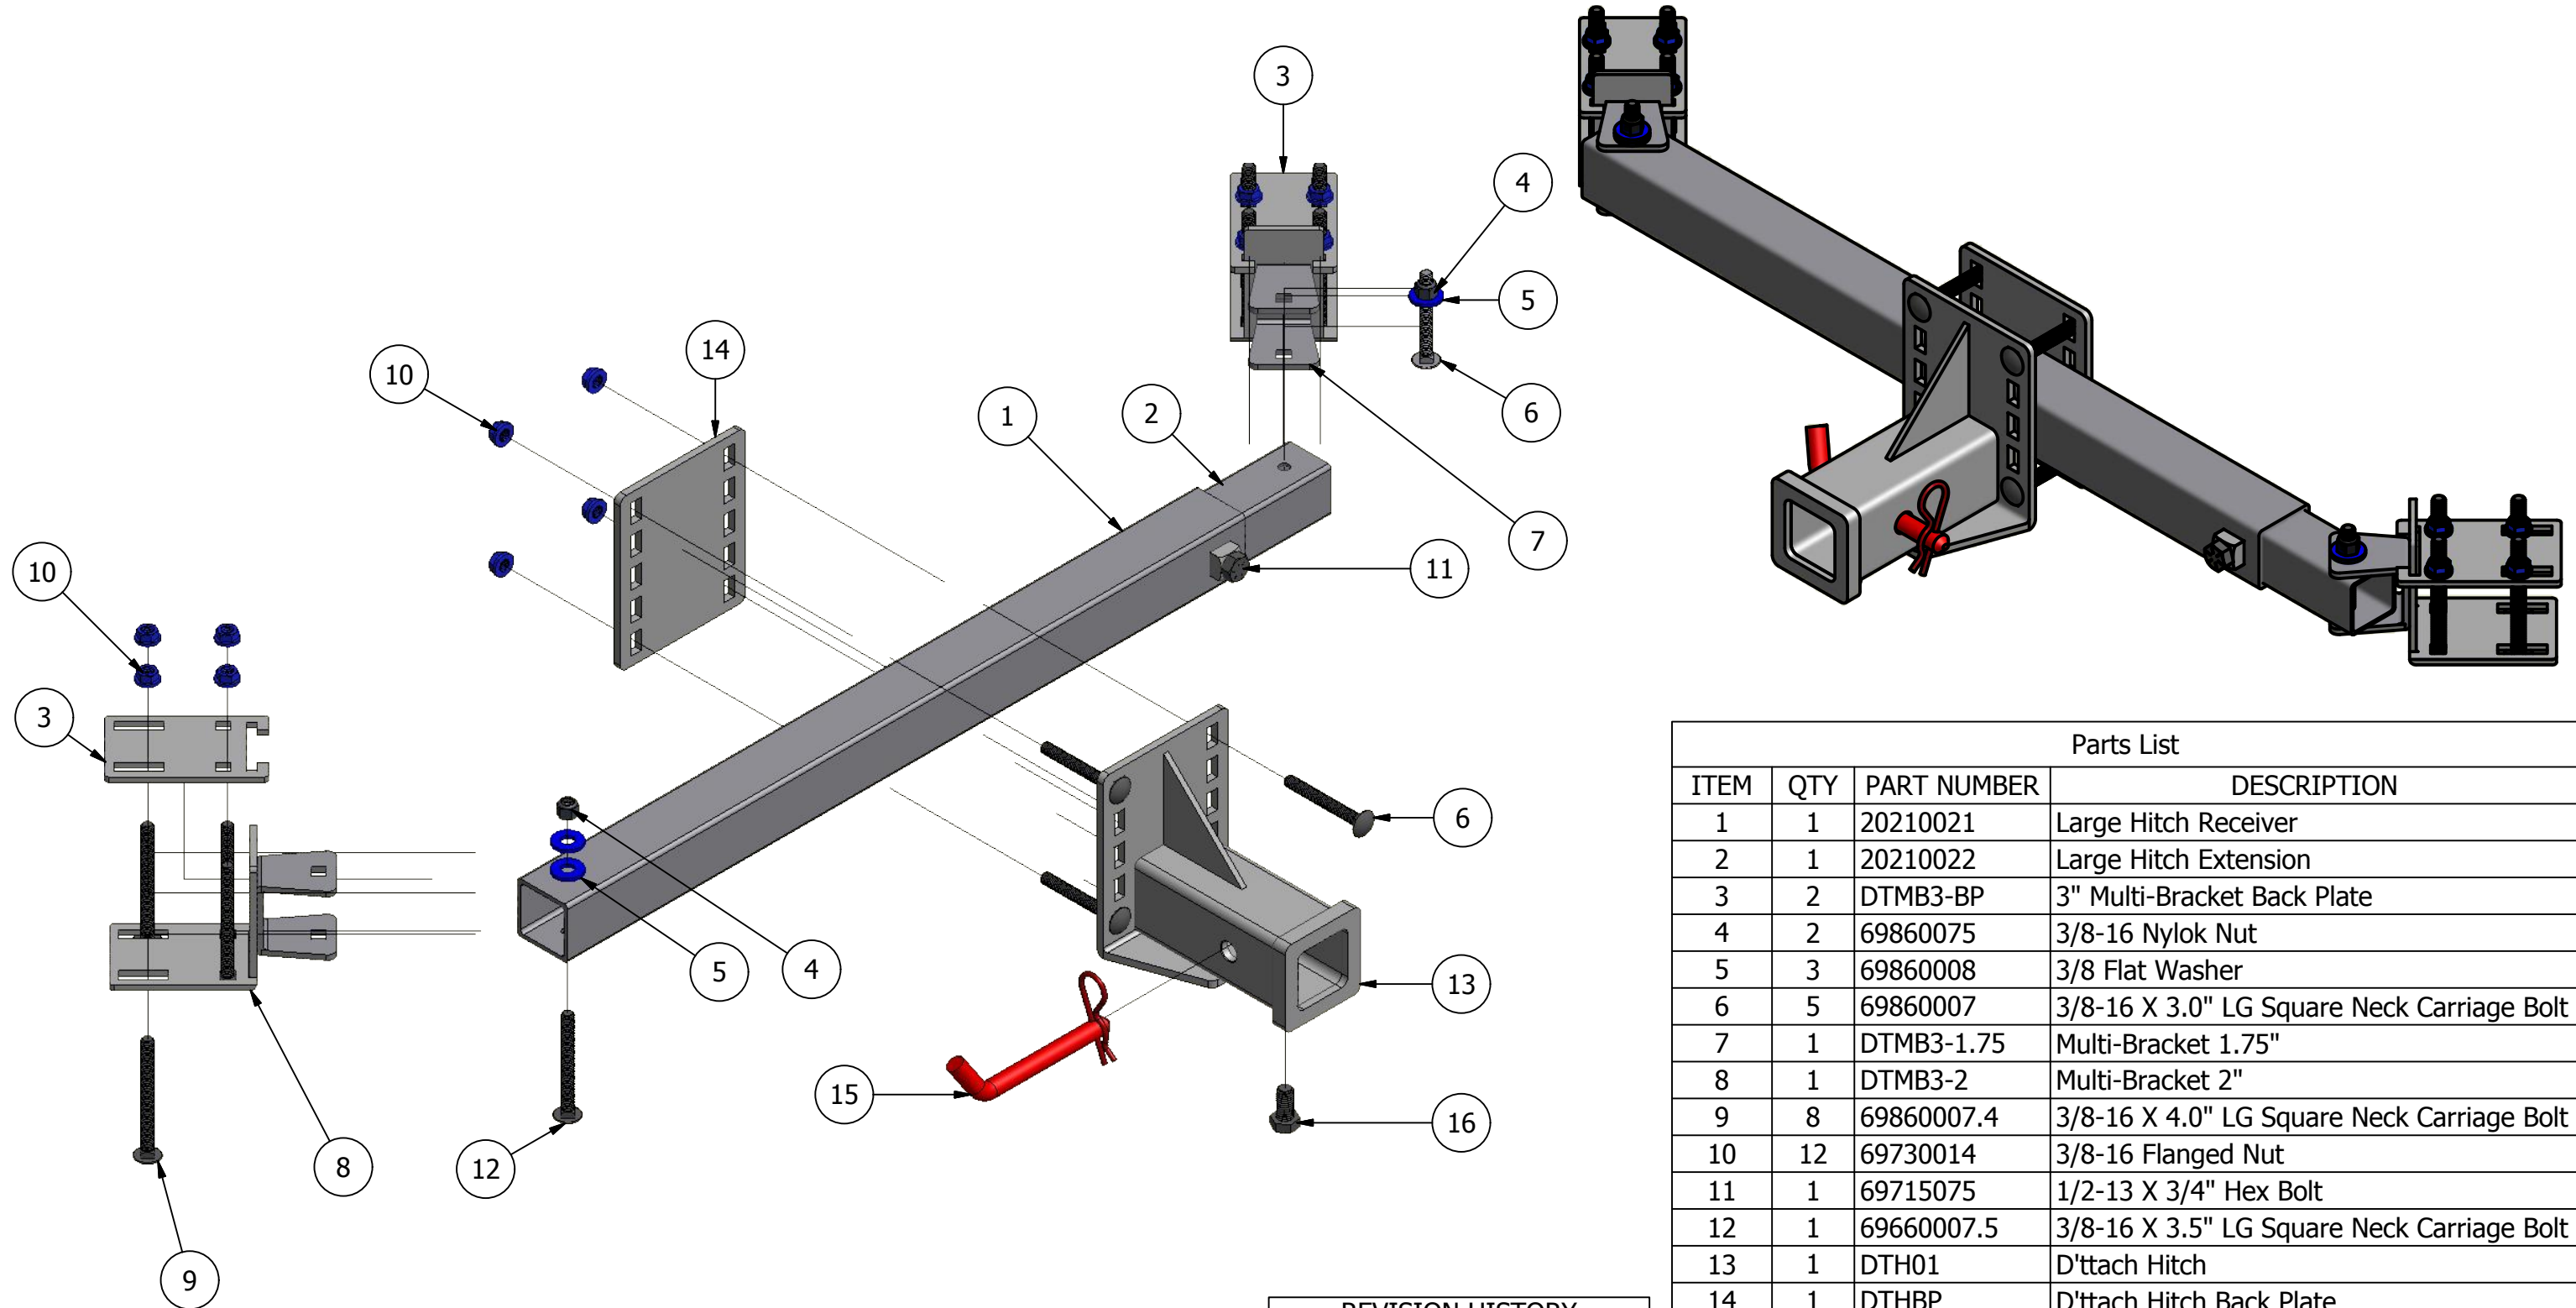

D'ttach™ DTHLG-UNI

Commercial Mower Hitch & Attachment Series

NOTE: Part Number **DTHLG-UNI** 2020 & Up Large Telescopic Cross Bar Spans 31-44 inches between castor arms with 2 - 3" Multi-Brackets.
Includes all parts below.

Parts List			
ITEM	QTY	PART NUMBER	DESCRIPTION
1	1	20210021	Large Hitch Receiver
2	1	20210022	Large Hitch Extension
3	2	DTMB3-BP	3" Multi-Bracket Back Plate
4	2	69860075	3/8-16 Nylok Nut
5	3	69860008	3/8 Flat Washer
6	5	69860007	3/8-16 X 3.0" LG Square Neck Carriage Bolt
7	1	DTMB3-1.75	Multi-Bracket 1.75"
8	1	DTMB3-2	Multi-Bracket 2"
9	8	69860007.4	3/8-16 X 4.0" LG Square Neck Carriage Bolt
10	12	69730014	3/8-16 Flanged Nut
11	1	69715075	1/2-13 X 3/4" Hex Bolt
12	1	69660007.5	3/8-16 X 3.5" LG Square Neck Carriage Bolt
13	1	DTH01	D'ttach Hitch
14	1	DTHBP	D'ttach Hitch Back Plate
15	1	DT58HP	5/8 Hitch Pin w/ Cotter Pin
16	1	69715100	1/2-13 X 1.0" Hex Bolt