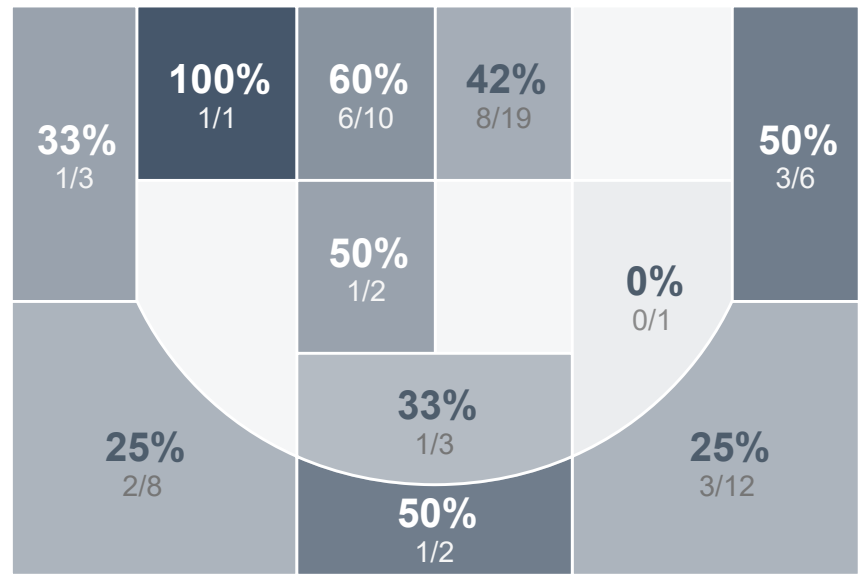

Century Patriots Girls Basketball