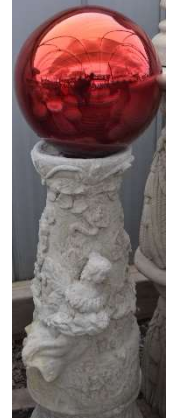

Classic Globe Stand
B227
\$95.00

Dove Globe Holder
B264
\$95.00

Leaf Design Globe Holder
B257
\$55.00

Log Globe Holder
B265
\$85.00

Gerbera Globe Holder
B267
\$95.00
HT: 28.5"

Girl Globe Holder
B256
\$90.00
HT: 19.5" L: 7" W: 7"

Globe Holder
B250
\$50.00
HT: 9" D: 9.5"
(CAN ALSO BE USED AS A
STAND)

Angel Globe Holder
B228
\$95.00
HT: 20"