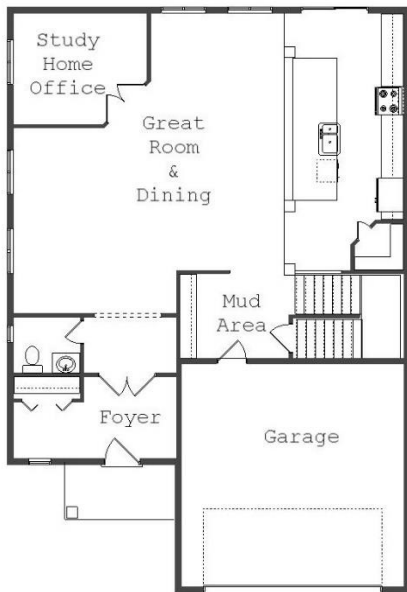

Your Land Your Style Your Home Your Way

Design + Build = Your Best Value

The **Kraus** Company, LLC
DESIGN BUILD
248-972-5549

We Welcome Your Changes
to All of Our Plans

In Town 5038
2720 Sq. Ft.

Copyright © 2021 Kraus Design Build
All Rights Reserved

Setting the New Standard