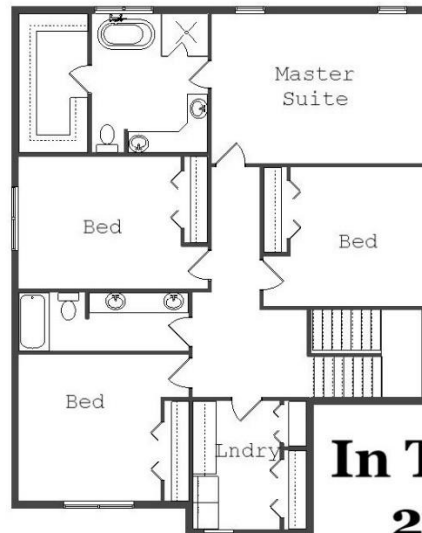

Your Land Your Style Your Home Your Way  
Design + Build = Your Best Value

The **Kraus** Company, LLC  
DESIGN BUILD  
248-972-5549

We Welcome Your Changes  
to All of Our Plans

**In Town 5038 II**  
**2720 Sq. Ft.**