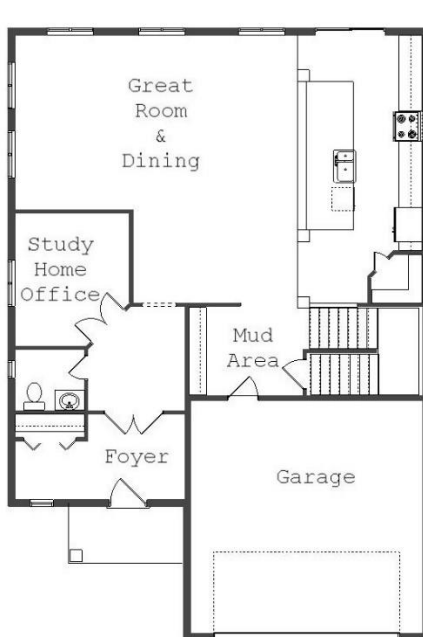

Your Land Your Style Your Home Your Way  
Design + Build = Your Best Value

The **Kraus** Company, LLC  
DESIGN BUILD  
248-972-5549

We Welcome Your Changes  
to All of Our Plans

**In Town 5038 II**  
**2720 Sq. Ft.**