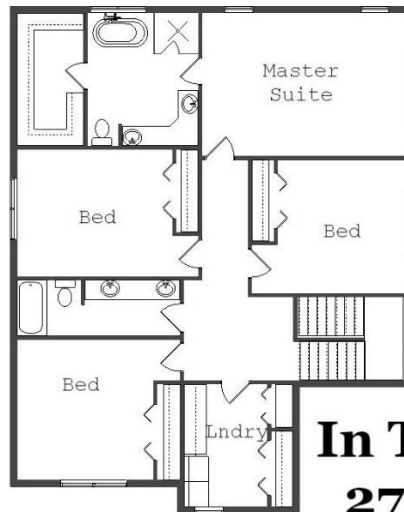

Your Land Your Style Your Home Your Way

Design + Build = Your Best Value

The **Kraus** Company, LLC
DESIGN BUILD
248-972-5549

We Welcome Your Changes
to All of Our Plans

In Town 5038
2720 Sq. Ft.

Copyright © 2021 Kraus Design Build
All Rights Reserved

Setting the New Standard