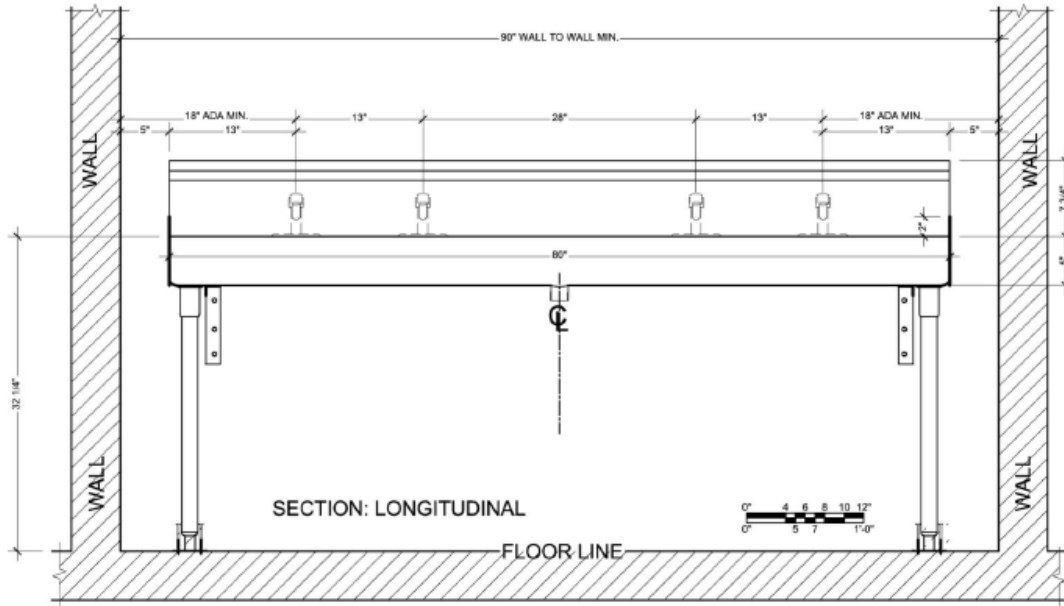

# WICKETTS STAINLESS SPECIFICATION

WL-8021-ADA-LF  
LEGS TO FLOOR

Model Number  
WL-8021-ADA-LF

**WICKETTS STAINLESS, LLC**  
2618 San Miguel Dr. Bldg.# 376  
Newport Beach, CA 92660  
Tel. 951-858-2548  
Fax: 951-638-9059  
www.wickettsstainless.com  
Sales@wickettsstainless.com