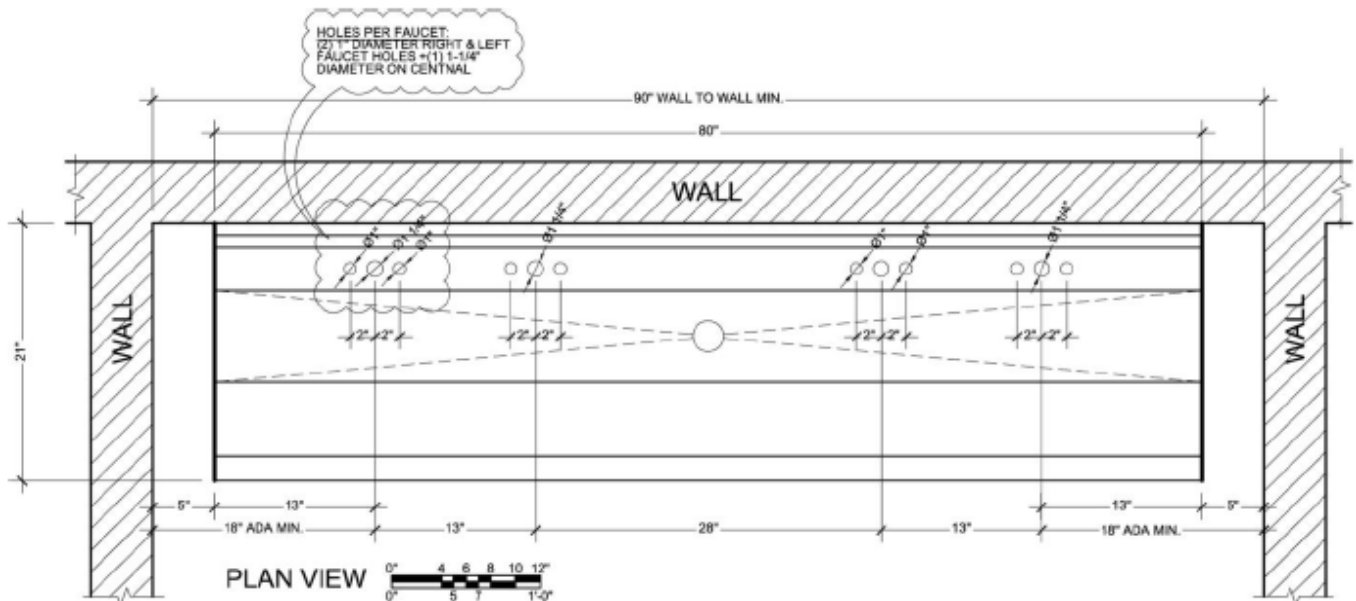

# WICKETTS STAINLESS SPECIFICATION

WL-8021-ADA-LF  
LEGS TO FLOOR

Model Number  
WL-8021-ADA-LF

**WICKETTS STAINLESS, LLC**  
2618 San Miguel Dr. Bldg.# 376  
Newport Beach, CA 92660  
Tel. 951-858-2548  
Fax: 951-638-9059  
www.wickettsstainless.com  
Sales@wickettsstainless.com