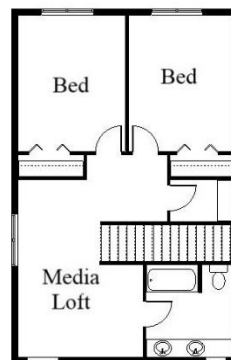

Your Land Your Style Your Home Your Way

Design + Build = Your Best Value

Vinebrook Cove
2500 Sq.Ft.

Copyright © 2019 Kraus Design Build
All Rights Reserved

Whether we modify this plan or assist you
in the creation of a Custom Home Plan
all your own the
Design + Build process lets you take the
Design to the Level You Choose.

The **Kraus** Company
DESIGN BUILD

248-972-5549

Setting the New Standard