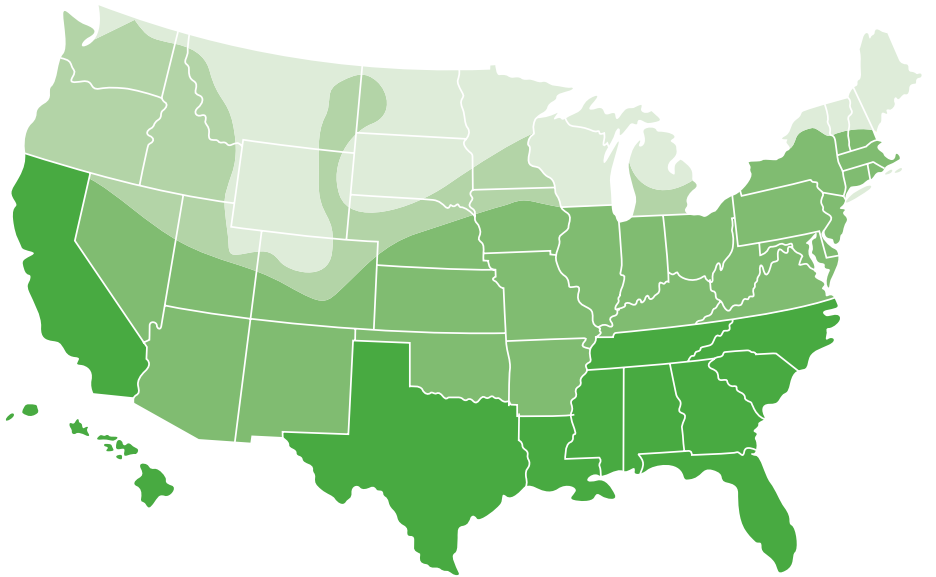

3 SERVICE

Your Certified Sentricon Specialist makes sure the stations are always working.

ELIMINATE THE COLONY.

**THE TERMITE
QUEEN
IS VICIOUS
SENTRICON
IS RELENTLESS**

The Sentricon® System begins working as soon as it's put in the ground. And with ongoing service from Home Pest Control, it keeps protecting your home 24/7/365, year after year.

TERMITES LIVE WHERE YOU DO

● SLIGHT ● MODERATE ● HEAVY ● VERY HEAVY

**TERMITES INVADE
5 MILLION HOMES YEARLY¹**

**THE          
TERMITE QUEEN**

**CAN PRODUCE
1,000,000**
or more offspring in her lifetime

**IS CAPABLE
OF LAYING
AN EGG EVERY
SECOND**