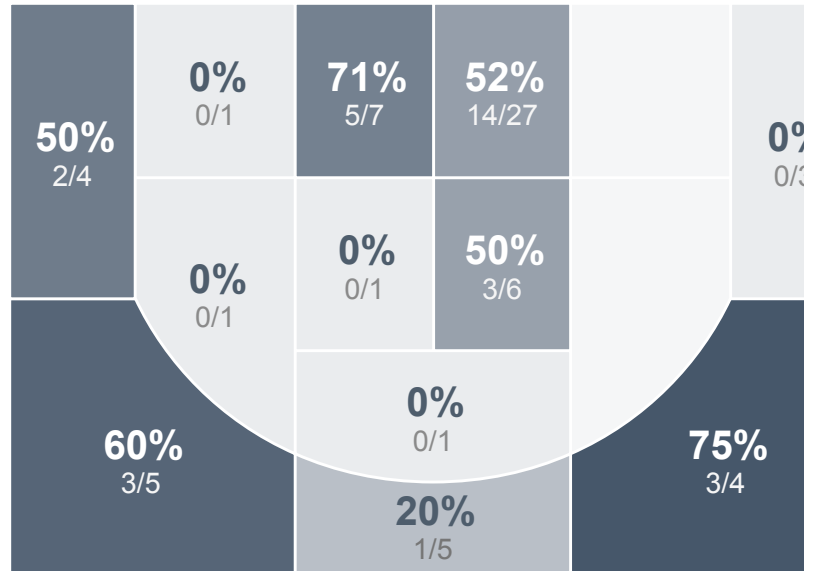

Team Stats

	SMCHS	TMHS
FG Made/Attempted	31/65	28/59
Field Goal %	47.7%	47.5%
Effective Field Goal %	54.6%	54.2%
2FG Made/Attempted	22/44	20/35
2FG %	50.0%	57.1%
3FG Made/Attempted	9/21	8/24
3FG %	42.9%	33.3%
FT Made/Attempted	13/23	14/19
Free Throw %	56.5%	73.7%
Points Per Possession	1.06	1.00
Transition Points	6	15
Points Off Turnovers	20	7
Second Chance Points	9	13
Points in the Paint	44	36
Offensive Rebounds	7	12
Defense Rebounds	21	30
Assists	18	11
Deflections	8	5
Steals	13	3
Blocks	3	4
Turnovers	10	22
Personal Fouls	20	20
Charges Taken	1	1

St. Mary's Central