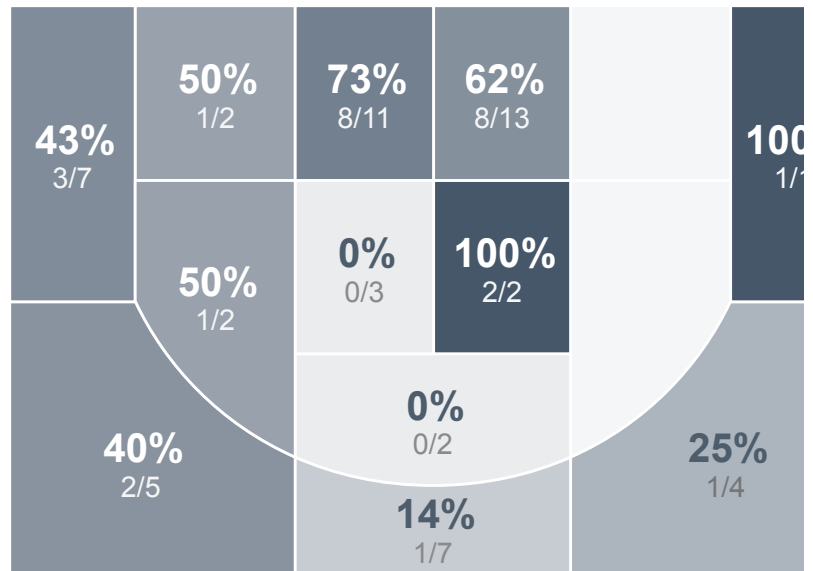

Turtle Mountain High School