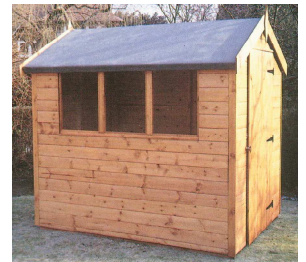

## Timber Shed Price List

Unit C. The Poplars, Beeston, Nott's. Phone: 01159 431919

GOOD STRONG HAND-MADE SHEDS IN FINE SELECTED TIMBER

Size	Tongued & Grooved	Log Lap	Treatment in Gold Cedar	
	T & G boarding on plained 2 x 2 framing, Hasp & Staple all Models All Models T & G	Log Lap boarding on plained 2 x 2 framing, Hasp & Staple all Models All Models T & G	Full Shed	Floor Only
4 x 4	750.00	930.00	35.00	23.00
5 x 4	765.00	950.00		
6 x 4	795.00	995.00	42.00	25.00
6 x 5	845.00	1025.00		
6 x 6	935.00	1200.00		
7 x 5	935.00	1200.00	45.00	27.00
8 x 5	1020.00	1325.00		
8 x 6	1100.00	1395.00	50.00	30.00
9 x 6	1230.00	1590.00		
10 x 6	1285.00	1750.00		
10 x 8	1625.00	1955.00		
12 x 8	1965.00	2295.00		

### Deluxe Summerhouses

	T & G	Log Lap
7 x 5	1950	2200
8 x 6	2200	2520
10 x 6	2500	2900
10 x 8	2785	3180
12 x 8	3090	3450

Double door's + £260.00