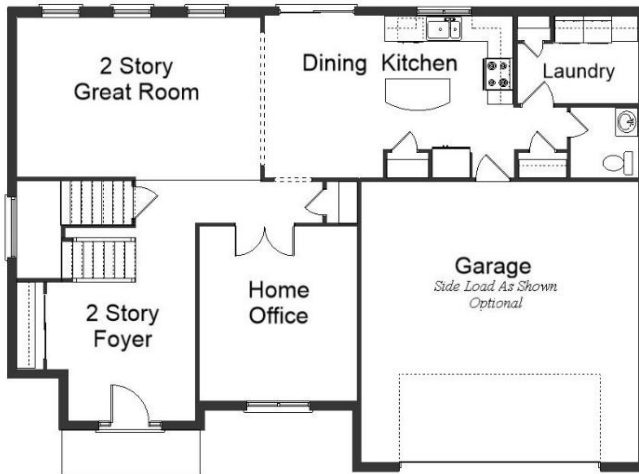

Your Land Your Style Your Home Your Way

Design + Build = Your Best Value

Affordable Value Lifestyle Design Series

www.krausbuild.com

Concordia LS
2250 Sq.Ft.

Copyright © 2020 Kraus Design Build
All Rights Reserved

The **Kraus** Company
DESIGN BUILD
248-972-5549

Setting the New Standard