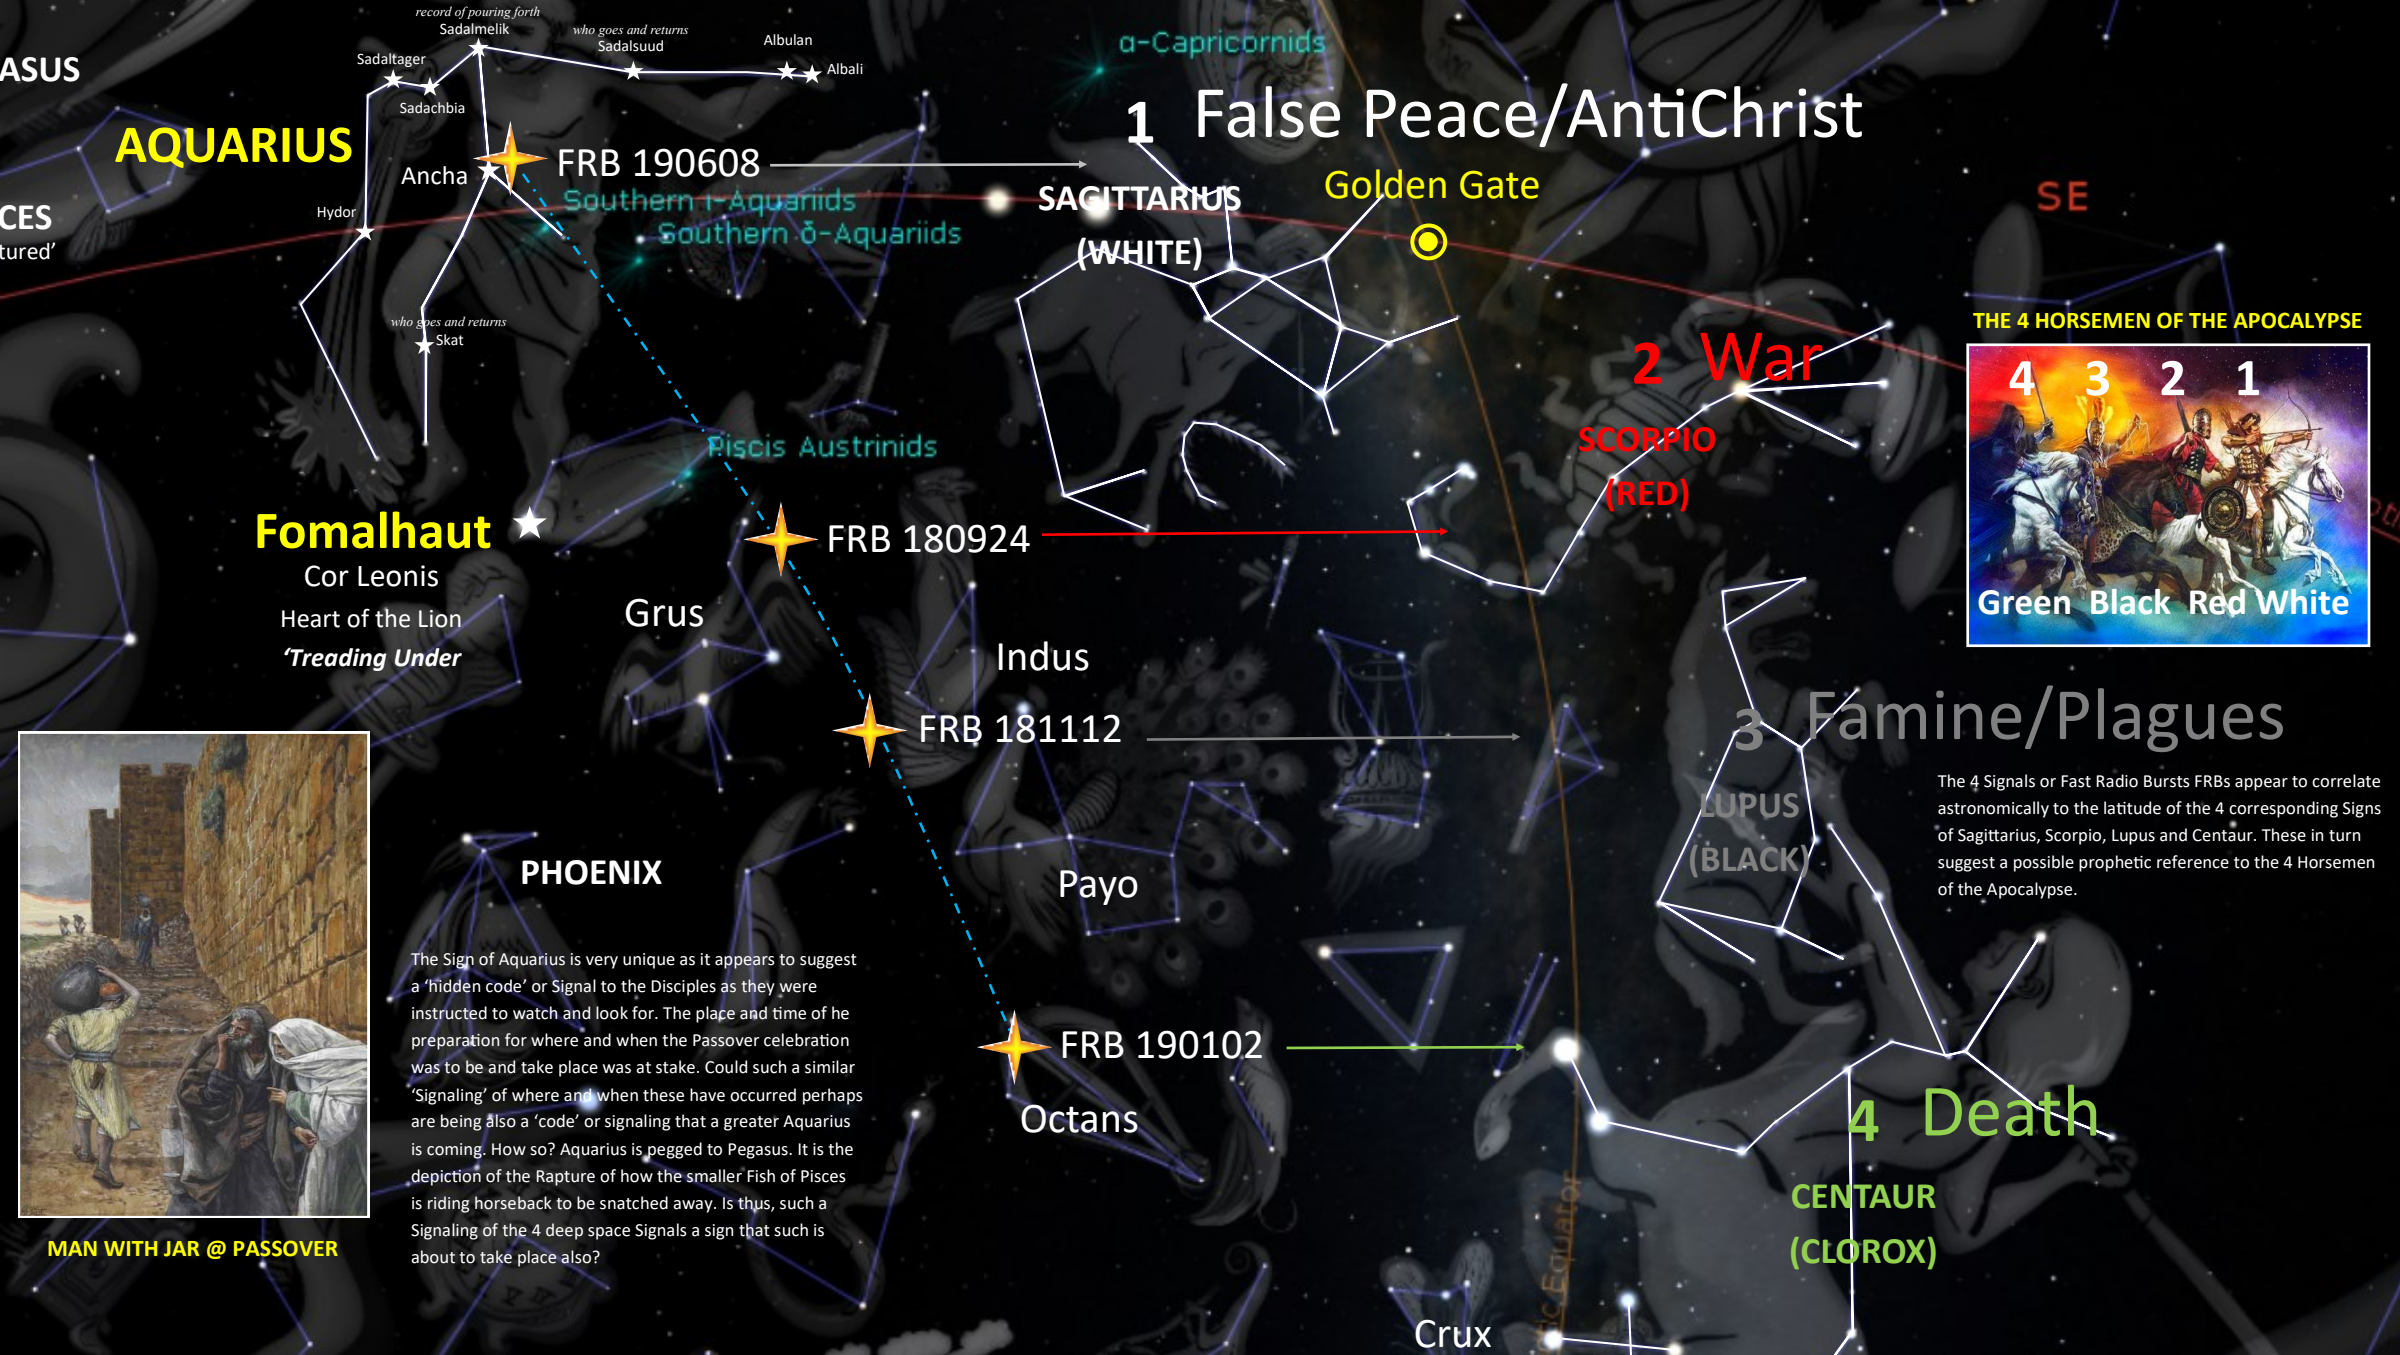

THE 4 MYSTERIOUS DEEP SPACE SIGNALS

ASTRONOMICAL PRELUDE TO THE COMING 4 HORSEMEN OF THE APOCALYPSE?

The purpose of this illustration is to depict the astronomical quadrant where the recent discovered 4 mysterious object coming from deep space are found. Although the topic is purely a scientific and astronomical find, it is being considered for possible Biblical and/or prophetic implications, if any. Why? One would not normally consider such a phenomenon, as being out of the ordinary but the finding is nothing normal. The find is one that has not been discovered until now and where the 4 signals are coming from. The mere fact that the Astronomers are labeling these very peculiar objects as 'signals' are the very stuff of possible Biblical 'Signs'.

RISEN JESUS POURS-OUT SEAL JUDGMENTS

THE AQUARIUS CODE - END OF AGE?

The study suggests that the S4 Signals coming from deep space could have prophetic nuances to the coming Seal Judgments that start off with the 4 Horsemen of the Apocalypse. It would appear that one correlates the positions of the 4 Signals found to the 4 Signs of the Mazzaroth running along the Galactic Equator, it would appear that they match the 4 attributes that characterize their respective Sign. The Sign of Aquarius suggests the coming Millennial Kingdom and how Jesus is the Greater Aquarius that was poured-out of the Redeemed. Conversely, Jesus will be pouring-out His Wrath.