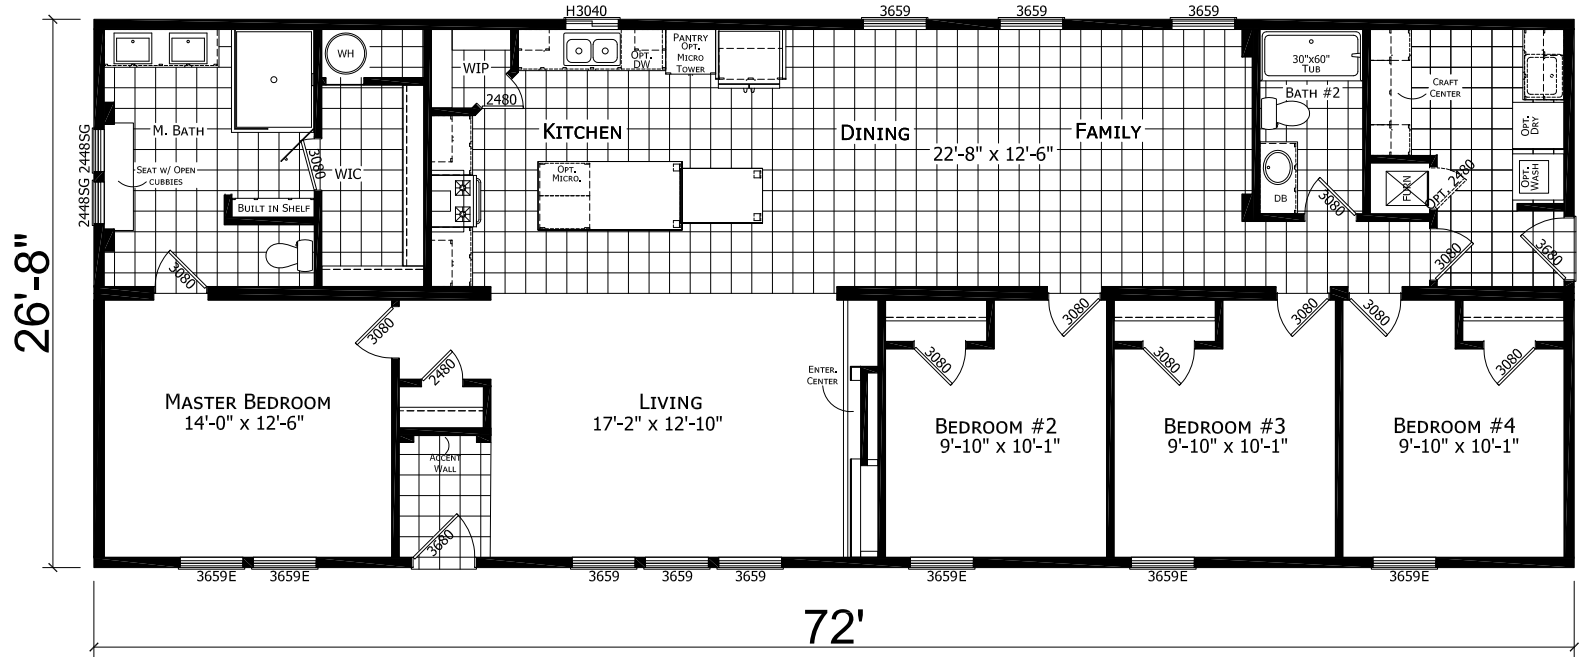

MODEL 17-CT-4724B

4 BEDROOM, 2 BATH
 ACTUAL SIZE: 72' x 26'-8"
 TOTAL AREA: 1,920 SQ. FT.

CHAMPION
 MANUFACTURED BEAUTIFULLY™
 1425 SUNNYSIDE RD. WEISER, ID 83672

MODIFICATIONS

PROJECT: 17-CT4724B
 72' x 26'-8" 4 BD 2 BTH
 DRAWN BY: MJW
 DATE: 06-25-18
 SCALE: 3/16" = 1'-0"