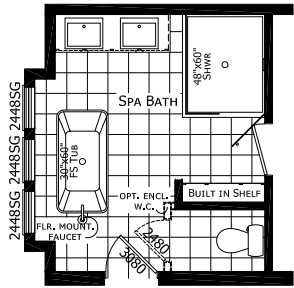

MODEL 17-CT-4724B

4 BEDROOM, 2 BATH
 ACTUAL SIZE: 72' x 26'-8"
 TOTAL AREA: 1,920 SQ. FT.

CHAMPION
 MANUFACTURED BEAUTIFULLY™
 1425 SUNNYSIDE RD. WEISER, ID 83672

MODIFICATIONS

PROJECT: 17-CT4724B
 72' x 26'-8" 4 BD 2 BTH
 DRAWN BY: MJW
 DATE: 06-25-18
 SCALE: 3/16" = 1'-0"