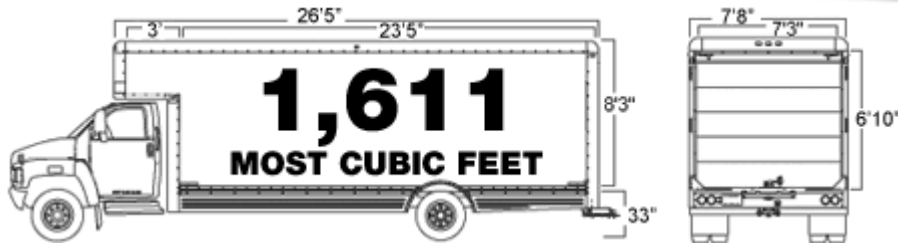

BIGGEST RENTAL TRUCK available anywhere!

26' Super Mover

Capacity/Dimensions

- Moving space: 1,611 cu. ft.
- Floor space: 208 square feet
- Max load: 7,400 lbs.

Get the BIGGEST TRUCK you can rent with a driver's license!

Inside dimensions: 26ft 5in deep x 7ft 8in wide x 8ft 3in high

Mom's Attic: 3ft deep x 7ft 8in wide x 3ft 1in high

Deck height: 2ft 8in

Door opening: 7ft 3in wide x 6ft 10in high

Loading ramp width: 2ft 7in

Big move?

BIGGEST TRUCK!

U-Haul trucks have the most capacity in the industry, including the exclusive 26' Super Mover with an impressive 1,611 cubic feet of space – 13% larger than our nearest competitor. Renting a competitor's truck means leaving items behind. In fact, 60 fewer medium boxes will fit in the competition's trucks.