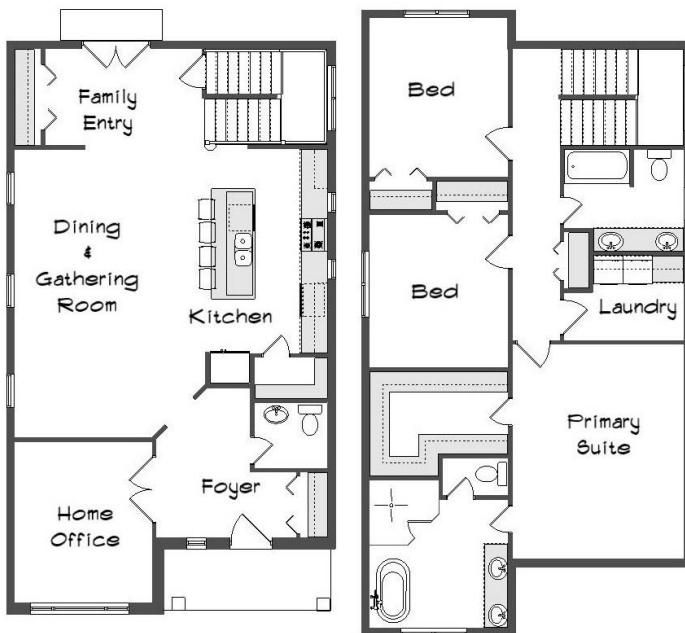

Your Land Your Style Your Home Your Way

Design + Build = Your Best Value

In Town 4023 D II 2075 Sq.Ft.

Copyright © 2018 Kraus Design
All Rights Reserved
40+ x 120+ Foot Lot

The **Kraus** Company
DESIGN BUILD

Setting the New Standard

Your Land Your Style Your Home Your Way

Design + Build = Your Best Value

In Town 4023 D 2075 Sq.Ft.

Copyright © 2018 Kraus Design
All Rights Reserved

40+ x 120+ Foot Lot

The **Kraus** Company
DESIGN BUILD