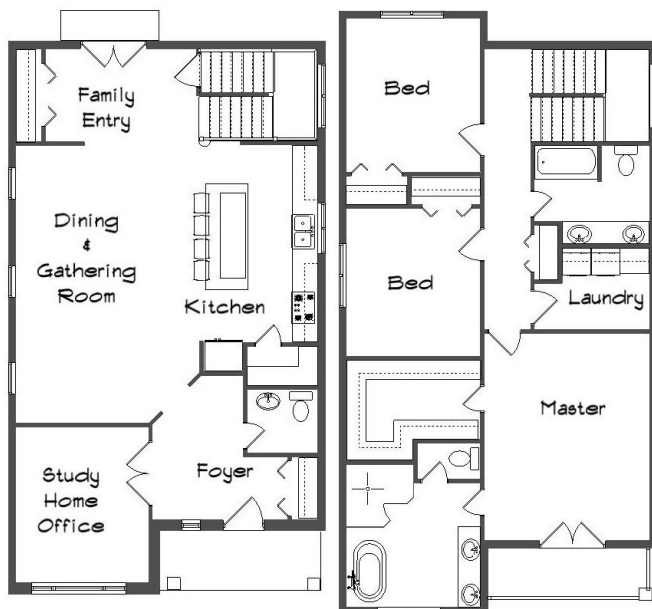

Your Land Your Style Your Home Your Way

Design + Build = Your Best Value

In Town 4023 D II 2075 Sq.Ft.

Copyright © 2018 Kraus Design
All Rights Reserved
40+ x 120+ Foot Lot

The **Kraus** Company
DESIGN BUILD

248-972-5549

www.krausbuild.com

The **Kraus** Company
Floor Plans

Whether we modify this plan or assist you in the creation of a Custom Home Plan all your own, our Design + Build process lets you take Your Home Design to the Level You Choose.

Setting the New Standard

Your Land Your Style Your Home Your Way

Design + Build = Your Best Value

In Town 4023 D 2075 Sq.Ft.

Copyright © 2018 Kraus Design
All Rights Reserved

40+ x 120+ Foot Lot

The **Kraus** Company
DESIGN BUILD