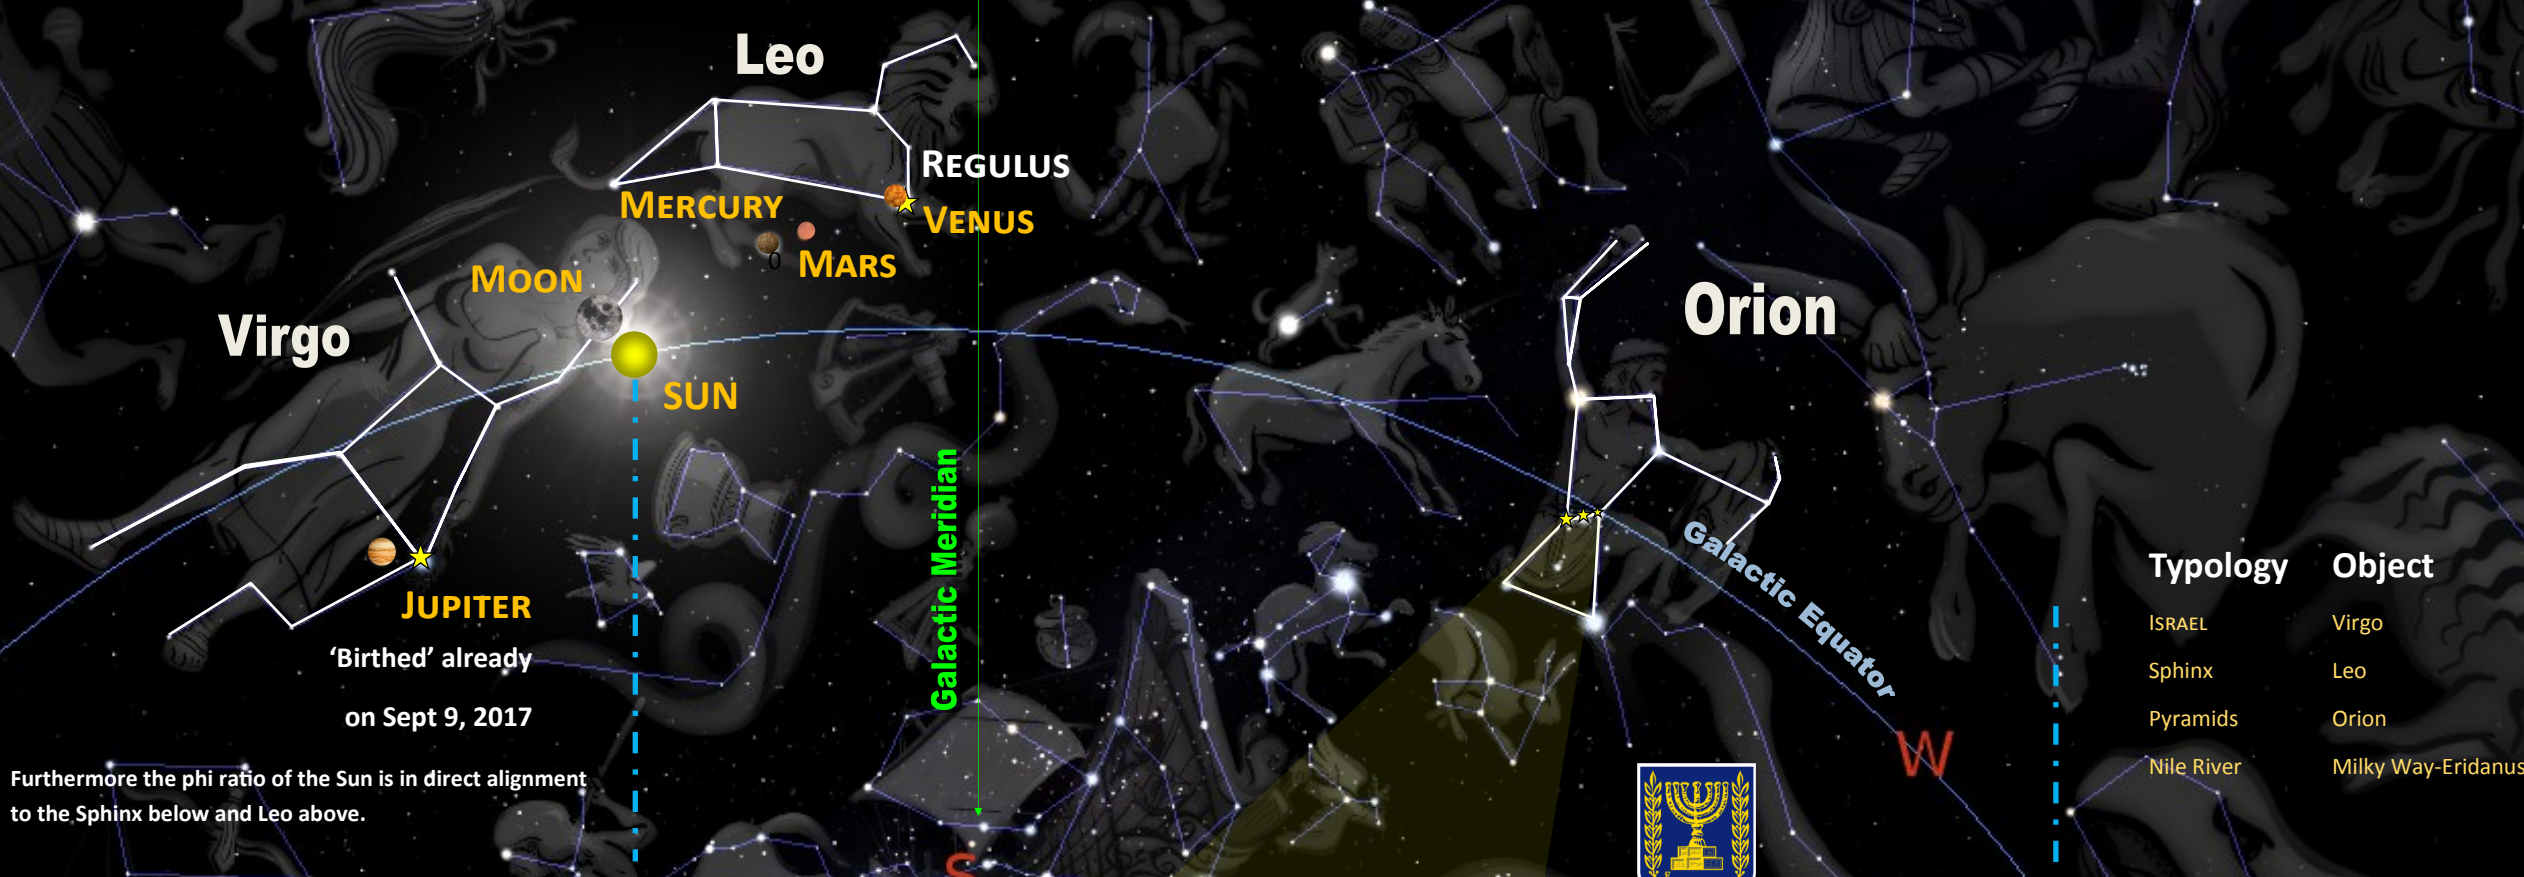

# THE VIRGO-ORION CONNECTION II

The purpose of this illustration is to convey what the sky will look like begin in the month of September 20, 2017. What is noticeable about this time and place cosmologically is that aside from being approximately 3 days out from the Great Virgo Sign of Revelation 12; it occurs on Rosh HaShanah or YHVH's Head of the Year. What is highlighted is that during this time, is that Venus is conjoined with the Star of the King, Regulus in the constellation of Leo. As the depiction renders the Galactic Equator with the maximum noted to be the planet Venus. It is also at the approximate intersection of the Galactic Meridian. The other significant astronomical alignment is that the Moon is conjoined with the Sun at the head area of Virgo. The 3 main planets of Virgo-Mars-Mercury are in the process of positioning themselves in the alignment that mirrors the Great Pyramids of Giza and that of Orion that is opposite across the Galactic Meridian on the other side. The Planet of the Messiah or Jupiter at this point in time is approximately 11 days out from being 'birthed' out of the 'womb' of Virgo.

The illustration of the Pyramids are not to scale as the constellations are skewed to include the breath of the East to West coordinates. The Ecliptic is not shown but the Galactic Equator is instead where it bisects Virgo and Orion.

It appears that Orion is somehow and in some way connected to the Great Virgo Sign of September 23, 2017. What is rather unique is that in this skewed rendition of the entire directional coordinates, the Sun is in approximate phi ratio to the coordinates whereby the Moon is on the opposite side of the sky in the West and Virgo is in the East.

### ROSH HASHANAH (NEW YEAR)

- @ 0 Hour with atmosphere stripped away
- looking south from Giza Plateau
- Vela rising over horizon
- Orion setting in the West
- Venus is at Regulus
- Moon is conjoined with Sun
- Jupiter already 'birthed' 7 days out