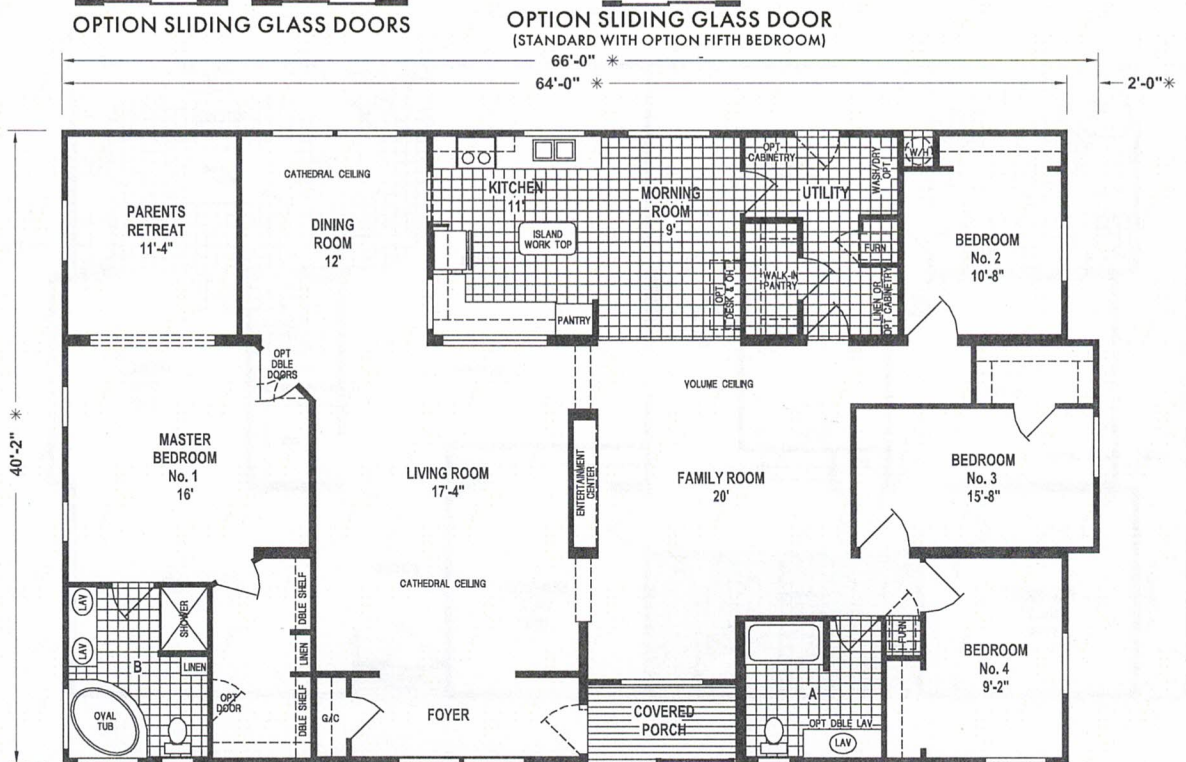

B361CT

66' x 42' - 2,550 SQ. FT. - 4 BEDROOMS - 2 BATHS

OPTION FIFTH BEDROOM

OPTION HALF BATH

OPTION CORNER SHOWER BATH