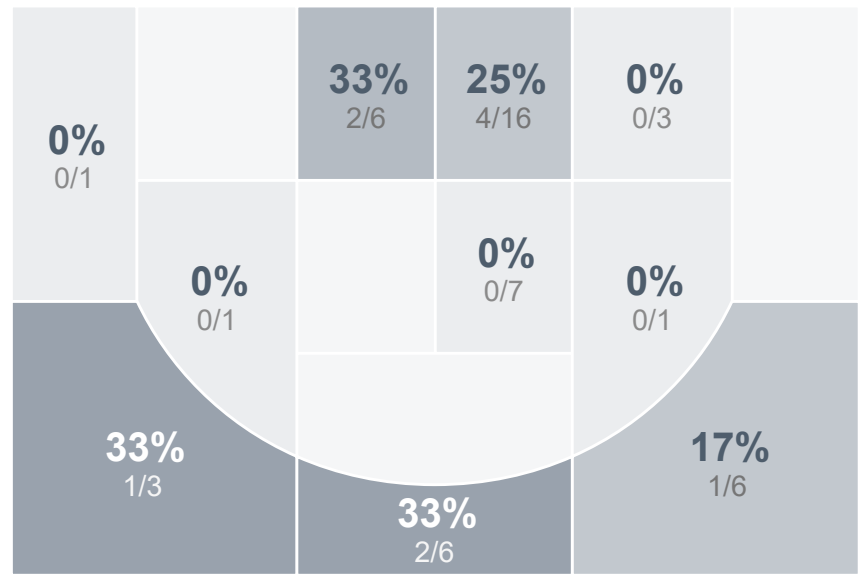

Girls' Varsity Basketball - New