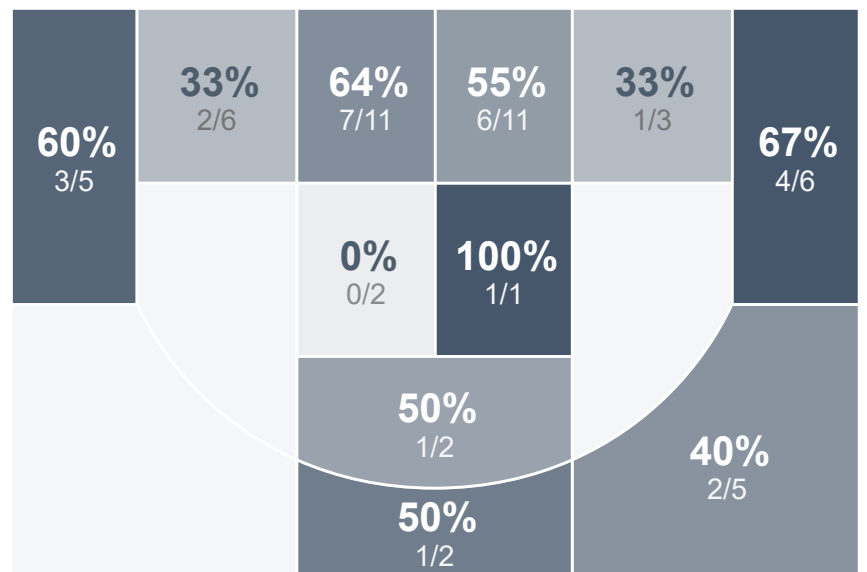

Box Score Report

MHS @ Bismarck Century - Feb 2, 2023 - L 37-73

Period Stats

Team	1	2	Final
MHS	16	21	37
CHS	29	44	73

Team Stats

	MHS	CHS
Field Goal %	20.0%	51.9%
Effective Field Goal %	24.0%	61.1%
2FG Made/Attempted	6/34	18/36
2FG%	17.6%	50.0%
3FG Made/Attempted	4/16	10/18
3FG%	25.0%	55.6%
FT Made/Attempted	13/24	7/13
Free Throw Percentage	54.2%	53.8%
Points Per Possession	0.52	0.98
Transition Points	2	16
Points Off Turnovers	7	22
Second Chance Points	4	3
Points in the Paint	12	28
Offensive Rebounds	14	7
Defense Rebounds	17	31
Assists	5	18
Deflections	18	32
Steals	12	19
Blocks	2	7
Turnovers	24	21
Personal Fouls	16	18
Charges Taken	0	0

Run Graph

Girls' Varsity Basketball - New

Bismarck Century High School

Girls' Varsity Basketball - New's Player Stats

Name	Pts	FG	3FG	FT	+/-	MINS	OREB	DREB	AST	DEFL	STL	BLK	TO	FOUL	CHG
#5 Mya Sheldon	5	2/4	0/1	1/2	- 18	21	3	0	0	1	1	0	5	5	0
#10 Sarah Helderop	2	0/3	0/1	2/2	- 16	20	0	0	1	1	0	0	0	0	0
#12 Savannah Gustavsson	0	0/0	0/0	0/0	- 5	2	0	0	0	0	0	0	0	1	0
#14 Jayden Wiest	14	3/14	3/8	5/6	- 33	33	0	0	1	5	4	0	4	2	0
#20 Hailey Markel	6	2/9	0/2	2/5	- 34	22	0	3	1	2	0	0	3	4	0
#22 Anna Lyles	0	0/1	0/0	0/0	- 9	10	1	2	0	0	1	0	3	0	0
#23 Kimimila McAllister	5	1/4	1/2	2/4	- 10	13	0	3	0	4	3	1	3	0	0
#25 Harper Harris	0	0/3	0/1	0/1	- 5	21	2	2	1	1	1	0	1	1	0
#35 McKenna Johnson	5	2/4	0/0	1/4	- 14	24	2	4	1	1	1	1	4	2	0
#42 Dani Hale	0	0/2	0/0	0/0	- 10	6	1	0	0	2	0	0	0	0	0
#44 Emma Bogner	0	0/3	0/0	0/0	- 14	14	1	1	0	1	1	0	0	0	0
#50 Madysen Schwind	0	0/3	0/1	0/0	- 12	14	0	0	0	0	0	0	1	1	0