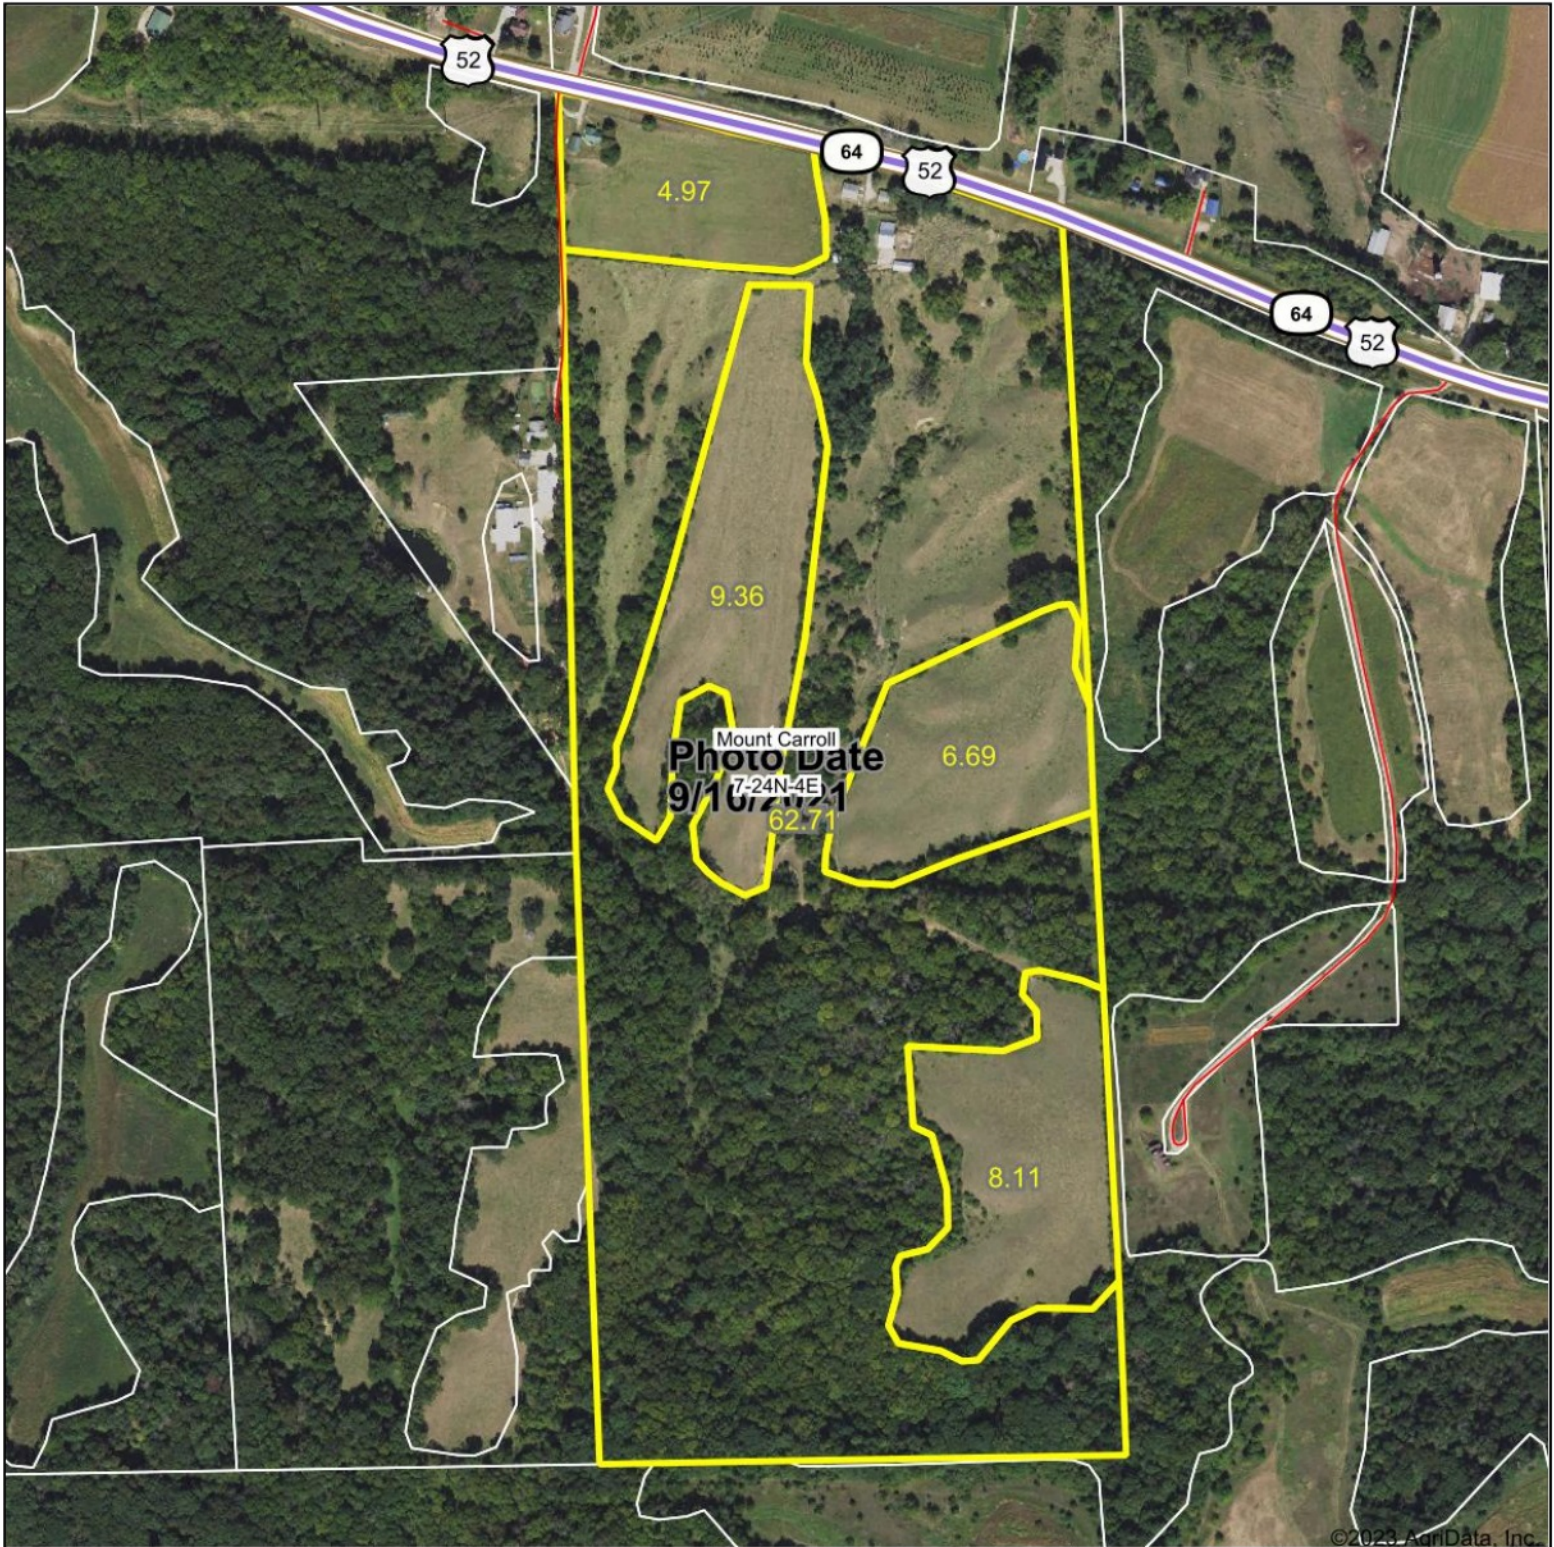

Aerial Map

©2023 AgriData, Inc.

Map Center: 42° 5' 17.18, -90° 5' 16.58

7-24N-4E
Carroll County
Illinois

5/7/2023

Maps Provided By:

© AgriData, Inc. 2023 www.AgriDataInc.com

Field borders provided by Farm Service Agency as of 5/21/2008.