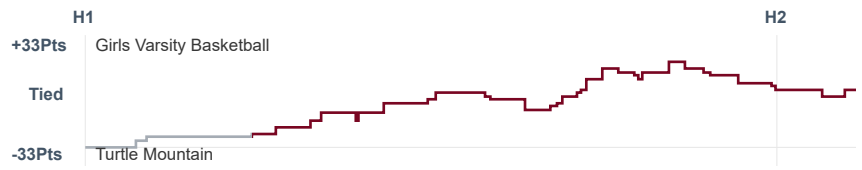

Box Score Report

MHS @ Turtle Mountain - Feb 2, 2021 - W 69-38

Period Stats

Team	1	2	Final
MHS	35	34	69
TMHS	18	20	38

Run Graph

Team Stats

	MHS	TMHS
Field Goal %	33.3%	20.7%
Effective Field Goal %	40.0%	22.4%
2FG Made/Attempted	15/39	10/33
2FG%	38.5%	30.3%
3FG Made/Attempted	10/36	2/25
3FG%	27.8%	8.0%
FT Made/Attempted	9/15	12/14
Free Throw Percentage	60.0%	85.7%
Points Per Possession	0.87	0.49
Transition Points	24	2
Points Off Turnovers	35	6
Second Chance Points	9	5
Points in the Paint	30	14
Offensive Rebounds	17	17
Defense Rebounds	30	32
Assists	21	6
Deflections	20	12
Steals	22	6
Blocks	6	3
Turnovers	14	30
Personal Fouls	12	10
Charges Taken	0	0