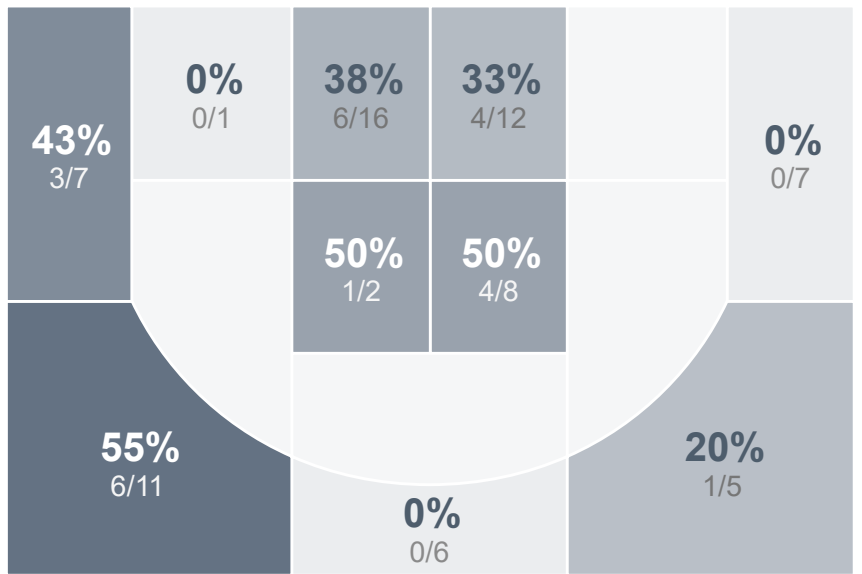

Girls Varsity Basketball