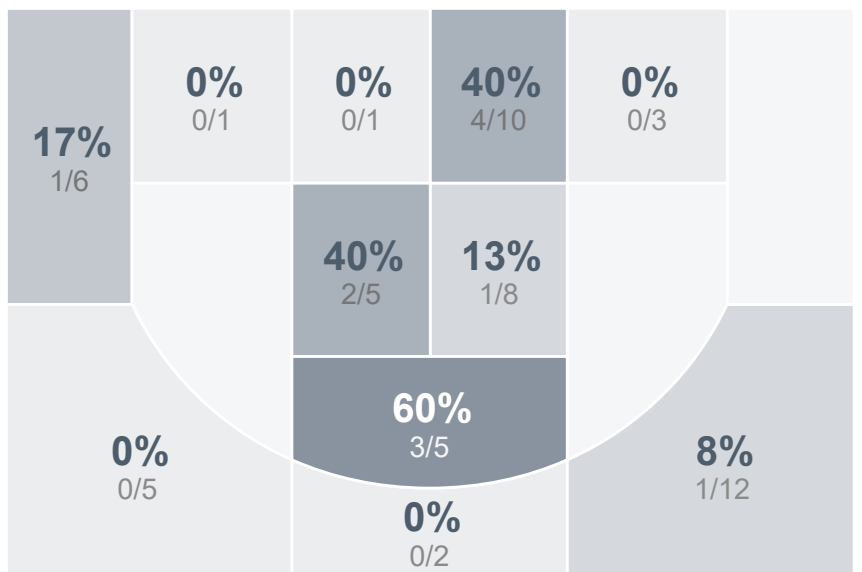

Turtle Mountain