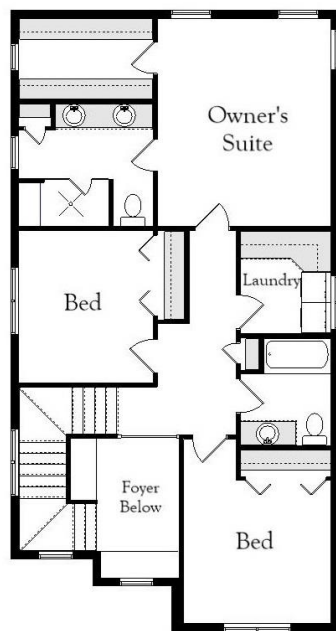

Your Land Your Style Your Home Your Way

Design + Build = Your Best Value

In Town 4048 D
1975 Sq.Ft.

Copyright © 2019 Kraus Design Build
All Rights Reserved

The **Kraus** Company, LLC
DESIGN BUILD

The **Kraus** Company, LLC
Plans