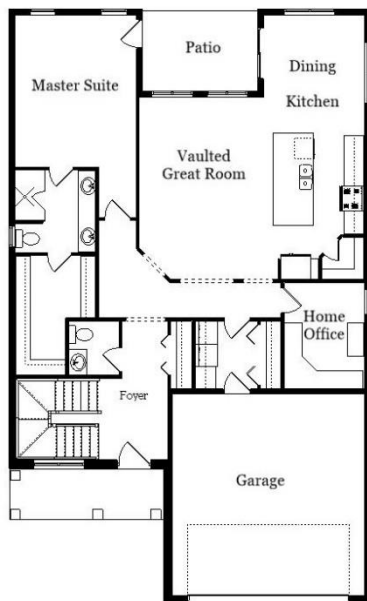

Your Land Your Style Your Home Your Way

Design + Build = Your Best Value

In Town 5044 FE 2220 Sq. Ft.

Copyright © 2021 Kraus Design Build
All Rights Reserved

The **Kraus** Company
DESIGN BUILD

248-972-5549