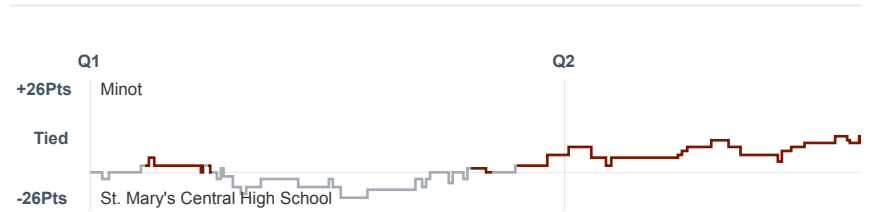

Box Score Report

MHS @ SMCHS - Dec 11, 2018 - W 84-60

Period Stats

Team	1	2	3	Final
MHS	37	47	0	84
SMCHS	32	28	0	60

Run Graph

Team Stats

	MHS	SMCHS
Field Goal %	47.1%	41.4%
Effective Field Goal %	54.3%	46.6%
2FG Made/Attempted	23/44	18/38
2FG%	52.3%	47.4%
3FG Made/Attempted	10/26	6/20
3FG%	38.5%	30.0%
FT Made/Attempted	8/15	6/9
Free Throw Percentage	53.3%	66.7%
Points Per Possession	1.01	0.72
Transition Points	19	20
Points Off Turnovers	18	9
Second Chance Points	13	9
Points in the Paint	42	30
Offensive Rebounds	14	6
Defense Rebounds	30	27
Assists	15	10
Deflections	11	6
Steals	11	7
Blocks	2	3
Turnovers	20	27
Personal Fouls	12	20
Charges Taken	5	3