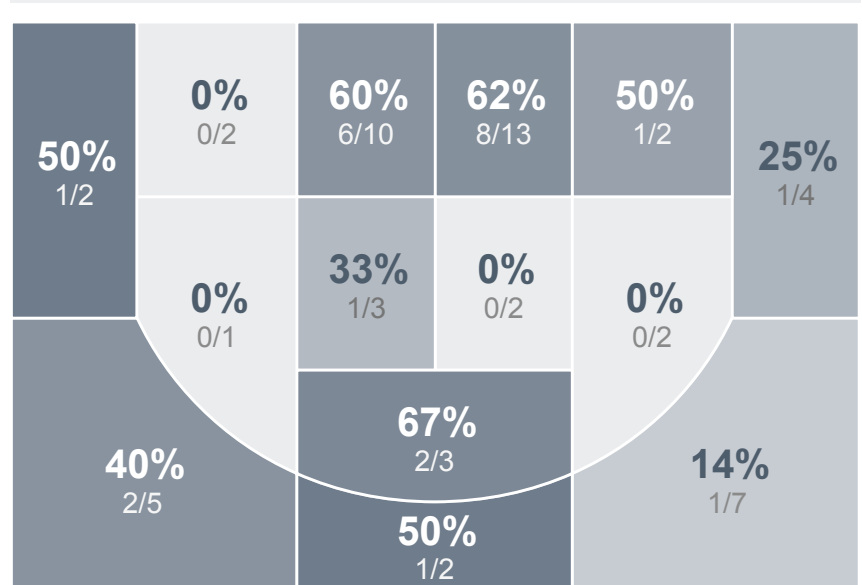

St. Mary's Central High School