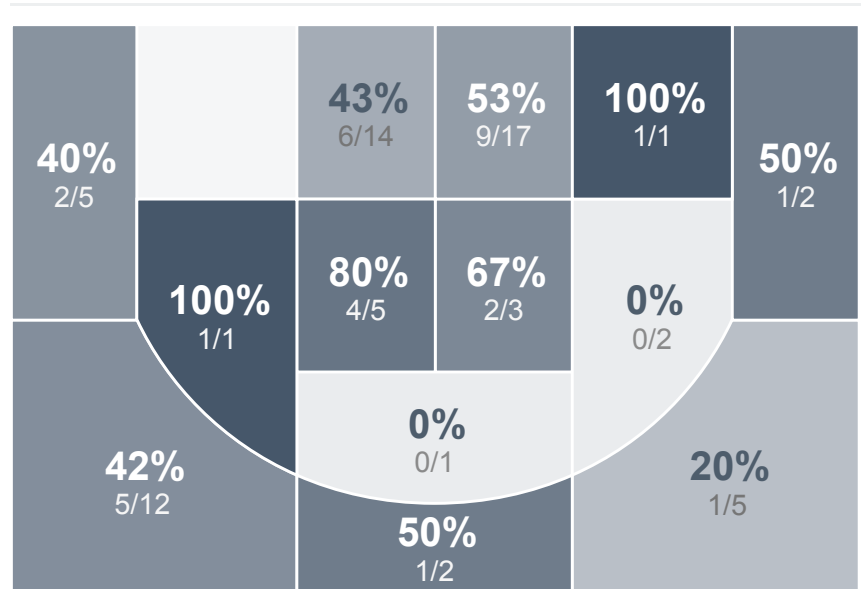

Box Score Report

MHS @ SMCHS - Dec 11, 2018 - W 84-60

Period Stats

Team	1	2	3	Final
MHS	37	47	0	84
SMCHS	32	28	0	60

Run Graph

Team Stats

	MHS	SMCHS
Field Goal %	47.1%	41.4%
Effective Field Goal %	54.3%	46.6%
2FG Made/Attempted	23/44	18/38
2FG%	52.3%	47.4%
3FG Made/Attempted	10/26	6/20
3FG%	38.5%	30.0%
FT Made/Attempted	8/15	6/9
Free Throw Percentage	53.3%	66.7%
Points Per Possession	1.01	0.72
Transition Points	19	20
Points Off Turnovers	18	9
Second Chance Points	13	9
Points in the Paint	42	30
Offensive Rebounds	14	6
Defense Rebounds	30	27
Assists	15	10
Deflections	11	6
Steals	11	7
Blocks	2	3
Turnovers	20	27
Personal Fouls	12	20
Charges Taken	5	3

Minot

St. Mary's Central High School