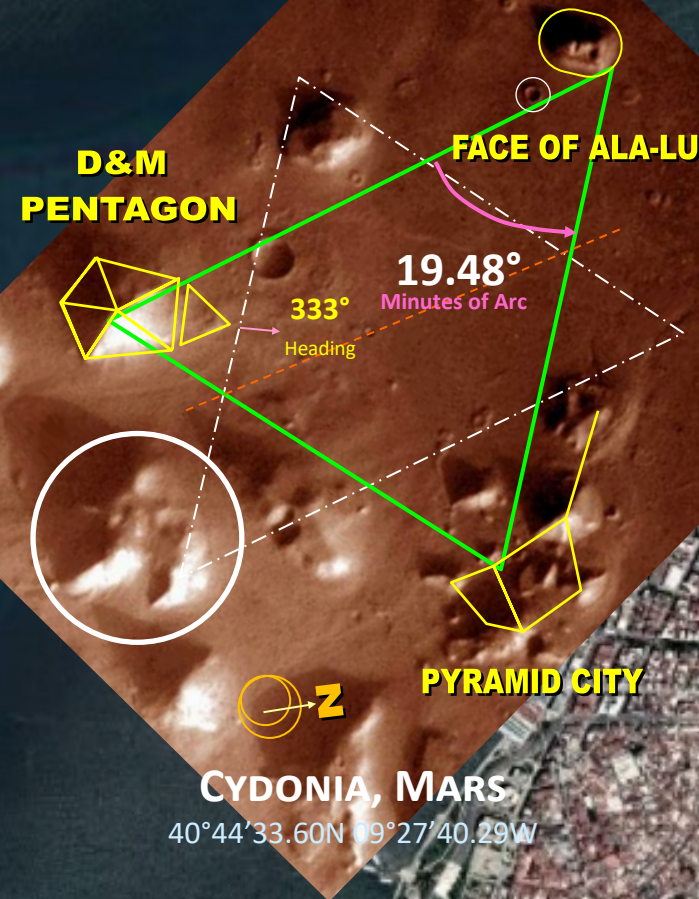

# SMYRNA CYDONIAN STAR MAP

The purpose of this study is to present the evidence that the geometric ley-lines of Smyrna correspond to the Cydonia, Mars ley-lines. Pertaining to the Cydonia, Mars anomalies, there are 3 main pyramid structures that comprise the *Martian Motif*. There is the famous *Face of Mars*, the giant *Pentagon Fortress* and the *Pleiadian Pyramid City*. These 3 structures triangulate each other as a hexagram and would make up the core of a large metropolitan city on Earth. What is astonishing is that such a *Martian Motif* is seen implemented in the architecture of almost all the ancient capitals on Earth. This Star alignment started, at least based on the archeological record after the *Flood of Noah* with Babylon and Sumer. How the *Martian Motif* is tied to the ley-lines of ancient cities, temples and structures is that perhaps the lost knowledge and connection of the Martian civilization was conveyed to the few and selected 'Priestly' class on Earth that constitutes the Secret Societies, etc. This special class of humans are perhaps tasked with keeping the legacy, lifeline and bloodline operational. Even now in the modern era, the same *Cydonia, Mars* motif is incorporated into the major capitals of the world. The *Martian Motif* that is basically encrypted and hidden in plain sight speaks to the powers behind the curtain of those that really are the masters of the world.

## MARTIAN MOTIF OF THE CYDONIA PYRAMID COMPLEX

**A RISEN JESUS CHRIST**  
Addressed the Testimony here as  
1 of the  
7 Churches of Revelation

- 1-Ephesus
- 2-Smyrna
- 3-Pergamon
- 4-Thyatira
- 5-Sardis
- 6-Philadelphia
- 7-Laodicea