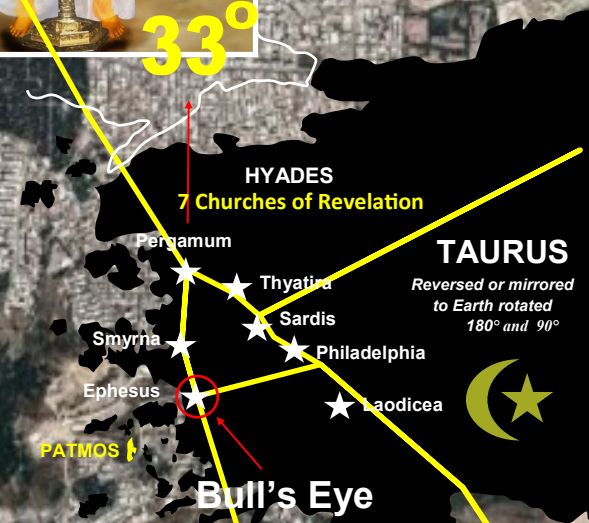

# SMYRNA CYDONIAN STAR MAP

The purpose of this study is to present the evidence that the geometric ley-lines of Smyrna correspond to the Cydonia, Mars ley-lines. Pertaining to the Cydonia, Mars anomalies, there are 3 main pyramid structures that comprise the *Martian Motif*. There is the famous *Face of Mars*, the giant *Pentagon Fortress* and the *Pleiadian Pyramid City*. These 3 structures triangulate each other as a hexagram and would make up the core of a large metropolitan city on Earth. What is astonishing is that such a *Martian Motif* is seen implemented in the architecture of almost all the ancient capitals on Earth. This Star alignment started, at least based on the archeological record after the *Flood of Noah* with Babylon and Sumer. How the *Martian Motif* is tied to the ley-lines of ancient cities, temples and structures is that perhaps the lost knowledge and connection of the Martian civilization was conveyed to the few and selected 'Priestly' class on Earth that constitutes the Secret Societies, etc. This special class of humans are perhaps tasked with keeping the legacy, lifeline and bloodline operational. Even now in the modern era, the same *Cydonia, Mars* motif is incorporated into the major capitals of the world. The *Martian Motif* that is basically encrypted and hidden in plain sight speaks to the powers behind the curtain of those that really are the masters of the world.

## MARTIAN MOTIF OF THE CYDONIA PYRAMID COMPLEX

**A RISEN JESUS CHRIST**  
Addressed the Testimony here as  
1 of the  
7 Churches of Revelation

- 1-Ephesus
- 2-Smyrna
- 3-Pergamon
- 4-Thyatira
- 5-Sardis
- 6-Philadelphia
- 7-Laodicea