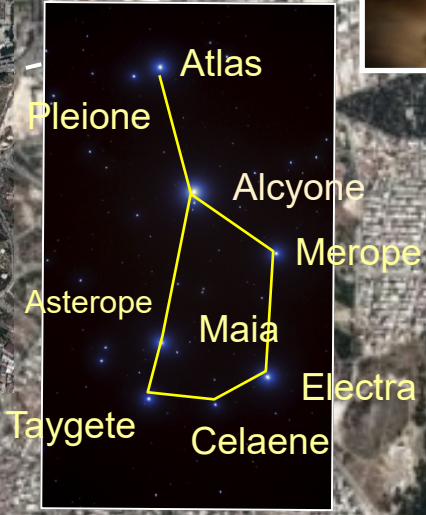

# SMYRNA CYDONIAN STAR MAP

The purpose of this study is to present the evidence that the geometric ley-lines of Smyrna correspond to the Cydonia, Mars ley-lines. Pertaining to the Cydonia, Mars anomalies, there are 3 main pyramid structures that comprise the *Martian Motif*. There is the famous *Face of Mars*, the giant *Pentagon Fortress* and the *Pleiadian Pyramid City*. These 3 structures triangulate each other as a hexagram and would make up the core of a large metropolitan city on Earth. What is astonishing is that such a *Martian Motif* is seen implemented in the architecture of almost all the ancient capitals on Earth. This Star alignment started, at least based on the archeological record after the *Flood of Noah* with Babylon and Sumer. How the *Martian Motif* is tied to the ley-lines of ancient cities, temples and structures is that perhaps the lost knowledge and connection of the Martian civilization was conveyed to the few and selected 'Priestly' class on Earth that constitutes the Secret Societies, etc. This special class of humans are perhaps tasked with keeping the legacy, lifeline and bloodline operational. Even now in the modern era, the same *Cydonia, Mars* motif is incorporated into the major capitals of the world. The *Martian Motif* that is basically encrypted and hidden in plain sight speaks to the powers behind the curtain of those that really are the masters of the world.

## MARTIAN MOTIF OF THE CYDONIA PYRAMID COMPLEX

**A RISEN JESUS CHRIST**  
Addressed the Testimony here as  
1 of the  
7 Churches of Revelation

- 1-Ephesus
- 2-Smyrna
- 3-Pergamon
- 4-Thyatira
- 5-Sardis
- 6-Philadelphia
- 7-Laodicea