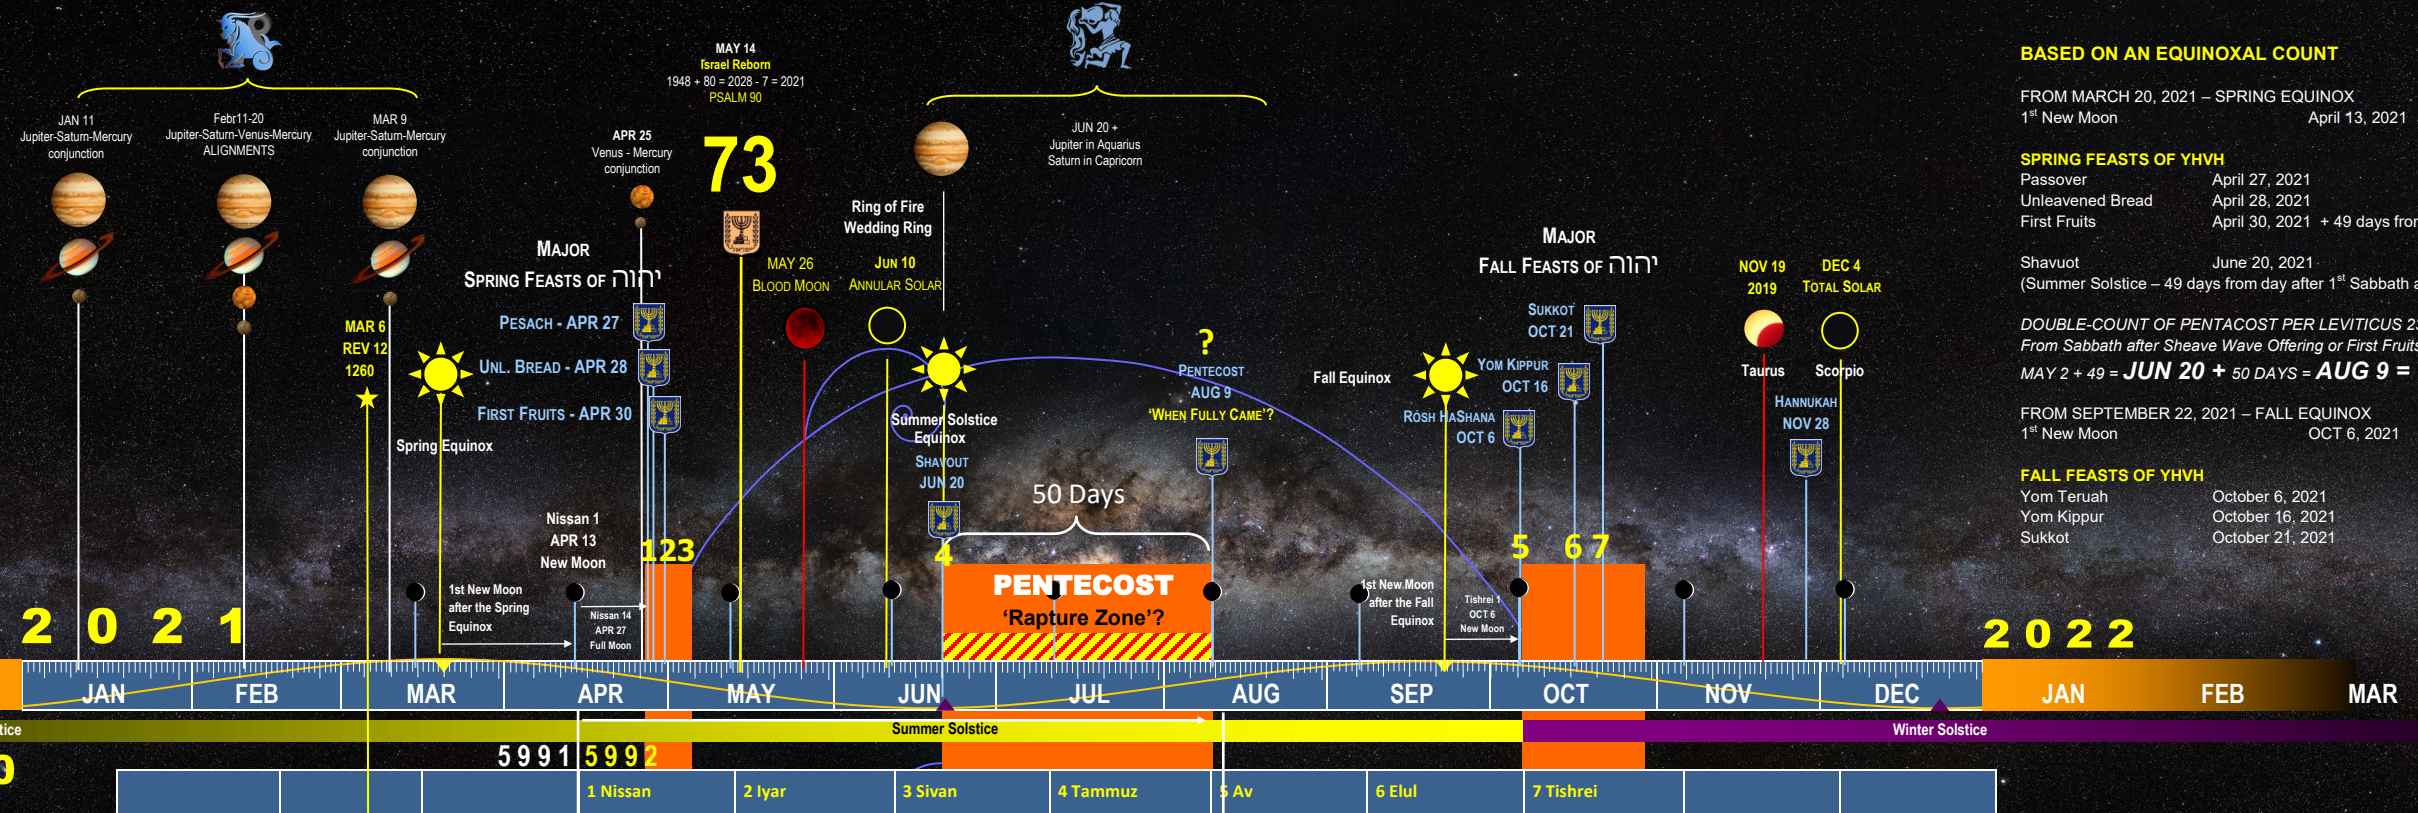

2021: ASTRONOMICAL OCCURRENCES

1. Jan 11: Jupiter-Saturn-Mercury alignment Capricorn
2. Feb 05: Saturn-Venus conjunction Capricorn
3. Feb 11: Jupiter-Venus conjunction Capricorn
4. Mar 03: Jupiter-Mercury conjunction Capricorn
5. Mar 09: Jupiter-Saturn-Mercury-Moon Capricorn
6. Apr 14: Sun-Venus-Mercury Alignment Pisces
7. Apr 25: Venus-Mercury conjunction Aries
8. May 26: Blood Moon total lunar eclipse Scorpio
9. May 29: Venus-Mercury conjunction Taurus
10. Jun 10: Wedding Ring solar eclipse Taurus
11. Jul 12: Venus-Mars conjunction Leo
12. Jul 21: Venus-Regulus conjunction Leo
13. Jul 30: Mars-Regulus conjunction Leo
14. Aug 12: Meteor shower peaks Perseus
15. Aug 12: Mercury-Regulus conjunction Leo
16. Aug 18: Mars-Mercury conjunction Leo
17. Sep 06: Venus-Spica alignment Virgo
18. Sep 23: Mercury-Spica conjunction Virgo
19. Oct 01: Mercury-Spica conjunction Virgo
20. Oct 09: Mars-Mercury conjunction Virgo
21. Oct 21: Mars-Spica conjunction Virgo
22. Nov 01: Mercury-Spica alignment Virgo
23. Nov 09: Mars-Mercury conjunction I Taurus
24. Nov 19: Partial lunar eclipse Scorpio
25. Dec 04: Total solar eclipse Scorpio
26. Dec 29: Venus-Mercury conjunction Sagittarius

BASED ON AN EQUINOXAL COUNT
FROM MARCH 20, 2021 – SPRING EQUINOX
1st New Moon April 13, 2021

SPRING FEASTS OF YHVH
Passover April 27, 2021
Unleavened Bread April 28, 2021
First Fruits April 30, 2021 + 49 days from May 2

DOUBLE-COUNT OF PENTACOST PER LEVITICUS 23:16 (Chiastic Fold)
From Sabbath after Sheave Wave Offering or First Fruits
MAY 2 + 49 = JUN 20 + 50 DAYS = AUG 9 = 'Rapture Zone'

FALL FEASTS OF YHVH
Yom Teruah October 6, 2021
Yom Kippur October 16, 2021
Sukkot October 21, 2021

Solar Eclipses: 2021

Date	TD of Greatest Eclipse	Eclipse Type	Saros Series	Eclipse Magnitude	Central Duration	Geographic Region of Eclipse Visibility
2021 Jun 10	10:43:06	Annular	147	0.943	03m51s	N. America, Europe, Asia [Annular: Canada, Greenland, Russia]
2021 Dec 04	07:34:38	Total	152	1.037	01m54s	Antarctica, S. Africa, S. Atlantic [Total: Antarctica]

© Composition and Some Graphics by **LUIS B. VEGA**
Hebcad.com
NASA.gov
TimeAndDate.com
Wikipedia.com
vegapost@hotmail.com
www.PostScripts.org
FOR ILLUSTRATION PURPOSES ONLY

TRIBULATION PERIOD
Start of the 1st year of a 7-year Sabbatical Cycle (5782-5789)
Based on a study entitled The Sign of the Son of Man, the calculation starts at Shemini Atzerets of 2022 or 5783-5790. To have Jesus' 2nd coming on Yom Teruah of September 11, 2029 exactly 2520 days, (1 Tishrei 5790).

October 18, 2022 = 2520 Days = September 11, 2029
From December 21, 2020 Grand Conjunction will be **666** days out

Lunar Eclipses: 2021

Calendar Date	TD of Greatest Eclipse	Eclipse Type	Saros Series	Umbral Magnitude	Eclipse Duration	Geographic Region of Eclipse Visibility
2021 May 26	11:19:53	Total	121	1.009	03h07m00h15m	e Asia, Australia, Pacific, Americas
2021 Nov 19	09:04:06	Partial	126	0.974	03h28m	Americas, n Europe, e Asia, Australia, Pacific

'Are there not 4 month [(30 x 4) = 120 days], then comes the [Wheat] Harvest?
From Nissan 1 (APR 13, 2021 + 120 days = AUG 12)

120 Days