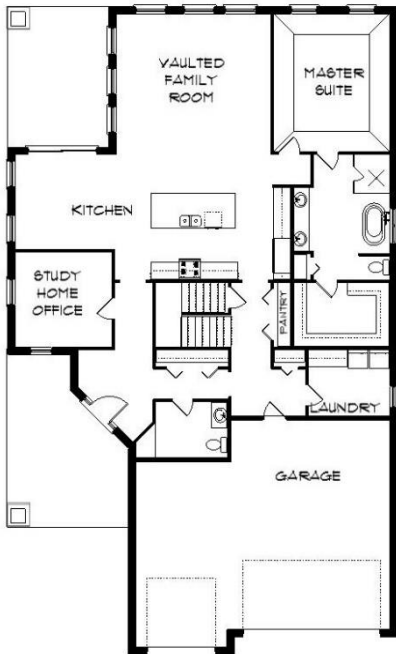

Your Land Your Style Your Home Your Way
Design + Build = Your Best Value

Plan# 7536 III
3300 Sq. Ft.

Copyright © 2020 Kraus Design Build
All Rights Reserved

The **Kraus** Company
DESIGN BUILD
248-972-5549

Setting the New Standard

Your Land Your Style Your Home Your Way

Design + Build = Your Best Value

Plan# 7536 II
3200 Sq. Ft.

Copyright © 2018 Kraus Design Build
All Rights Reserved

The **Kraus** Company, LLC
DESIGN BUILD

248-972-5549

Setting the New Standard

Your Land Your Style Your Home Your Way
Design + Build = Your Best Value

www.krausbuild.com

Plan# 7536
2850 Sq. Ft.

Copyright © 2018 Kraus Design Build
All Rights Reserved