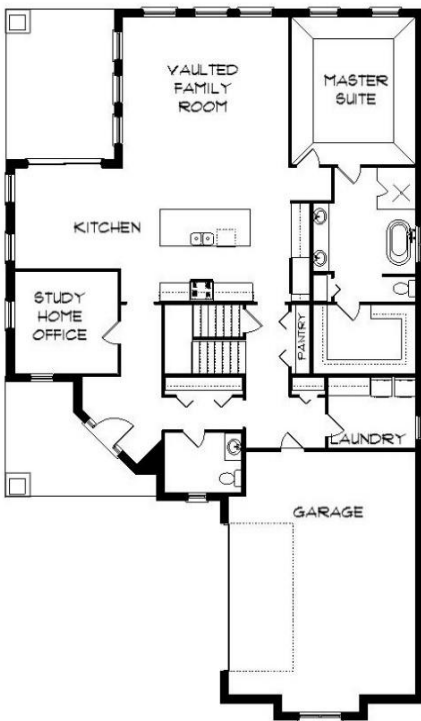

Your Land Your Style Your Home Your Way
Design + Build = Your Best Value

Plan# 7536 III
3300 Sq. Ft.

Copyright © 2020 Kraus Design Build
All Rights Reserved

The **Kraus** Company
DESIGN BUILD
248-972-5549

Setting the New Standard

Your Land Your Style Your Home Your Way

Design + Build = Your Best Value

Plan# 7536 II
3200 Sq. Ft.

Copyright © 2018 Kraus Design Build
All Rights Reserved

The **Kraus** Company, LLC
DESIGN BUILD

248-972-5549

Setting the New Standard

Your Land Your Style Your Home Your Way
Design + Build = Your Best Value

www.krausbuild.com

Plan# 7536
2850 Sq. Ft.

Copyright © 2018 Kraus Design Build
All Rights Reserved