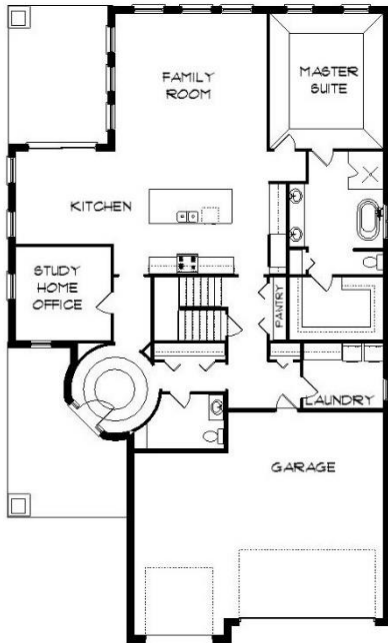

Your Land Your Style Your Home Your Way
Design + Build = Your Best Value

Plan# 7536 III
3300 Sq. Ft.

Copyright © 2020 Kraus Design Build
All Rights Reserved

The **Kraus** Company
DESIGN BUILD
248-972-5549

Setting the New Standard

Your Land Your Style Your Home Your Way

Design + Build = Your Best Value

Plan# 7536 II
3200 Sq. Ft.

Copyright © 2018 Kraus Design Build
All Rights Reserved

The **Kraus** Company, LLC
DESIGN BUILD

248-972-5549

Setting the New Standard

Your Land Your Style Your Home Your Way
Design + Build = Your Best Value

www.krausbuild.com

Plan# 7536
2850 Sq. Ft.

Copyright © 2018 Kraus Design Build
All Rights Reserved

The **Kraus** Company
DESIGN BUILD

248-972-5549

Setting the New Standard