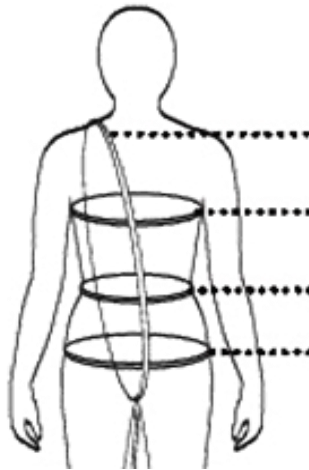

## Dance Company Sizing Chart for Leotards, Jazz Pants and Jazz Shorts

Please CAREFULLY MEASURE YOUR CHILD—no refunds will be given for incorrect sizing!

- Please go by the GIRTH (BODY LENGTH) measurement for leotards and dance shorts.
- Go by GIRTH and inseam for Jazz Pants.

	4-6 CHILD SMALL	6X-7 CHILD INTER- MEDIATE	8-10 CHILD MEDIUM	12 CHILD LARGE	14 CHILD EXTRA LARGE	ADULT PETITE	ADULT SMALL	ADULT MEDIUM	ADULT LARGE
<b>CHEST</b>	22 - 23.5 INCHES	24—25 INCHES	25.5—27 INCHES	27.5—28.5 INCHES	29—30 INCHES	30 - 32 INCHES	32.5—34 INCHES	34.5—36 INCHES	36.5—38 INCHES
<b>WAIST</b>	18.5—19.5 INCHES	20—21 INCHES	21.5—23 INCHES	23.5—24.5 INCHES	25—26 INCHES	22—24 INCHES	24.5—26 INCHES	26.5—28 INCHES	28.5—30 INCHES
<b>HIP</b>	22.5—24 INCHES	24.5—25.5 INCHES	26—27.5 INCHES	28—29.5 INCHES	30—31.5 INCHES	28—30 INCHES	30.5—32 INCHES	32.5—34 INCHES	34.5—36 INCHES
<b>GIRTH</b>	40—41.5 INCHES	42—44.5 INCHES	45—48 INCHES	48.5—51 INCHES	51.5—54 INCHES	56 —57.5 INCHES	58—59 INCHES	59.5-60.5 INCHES	48.5—51 INCHES
<b>INSEAM</b>	19.5—21.5 INCHES	22—24 INCHES	24.5—26.6 INCHES	26.5—28.5 INCHES	27—38.5 INCHES	30.5—32.5 INCHES	30.5—32.5 INCHES	30.5-32.5 INCHES	30.5-32.5 INCHES

**GIRTH:** Measure from the centre of one shoulder, down the front, through the crotch and up the back to the starting point.

**BUST:** With arms relaxed down at sides, measure around the **fullest** part of chest, keeping tape parallel to the floor.

**WAIST:** Measure around natural waistline - the narrowest part of the upper body (not over shirt or pants)

**HIPS:** Measure around **fullest** part of lower body, keeping tape straight and parallel to the floor.