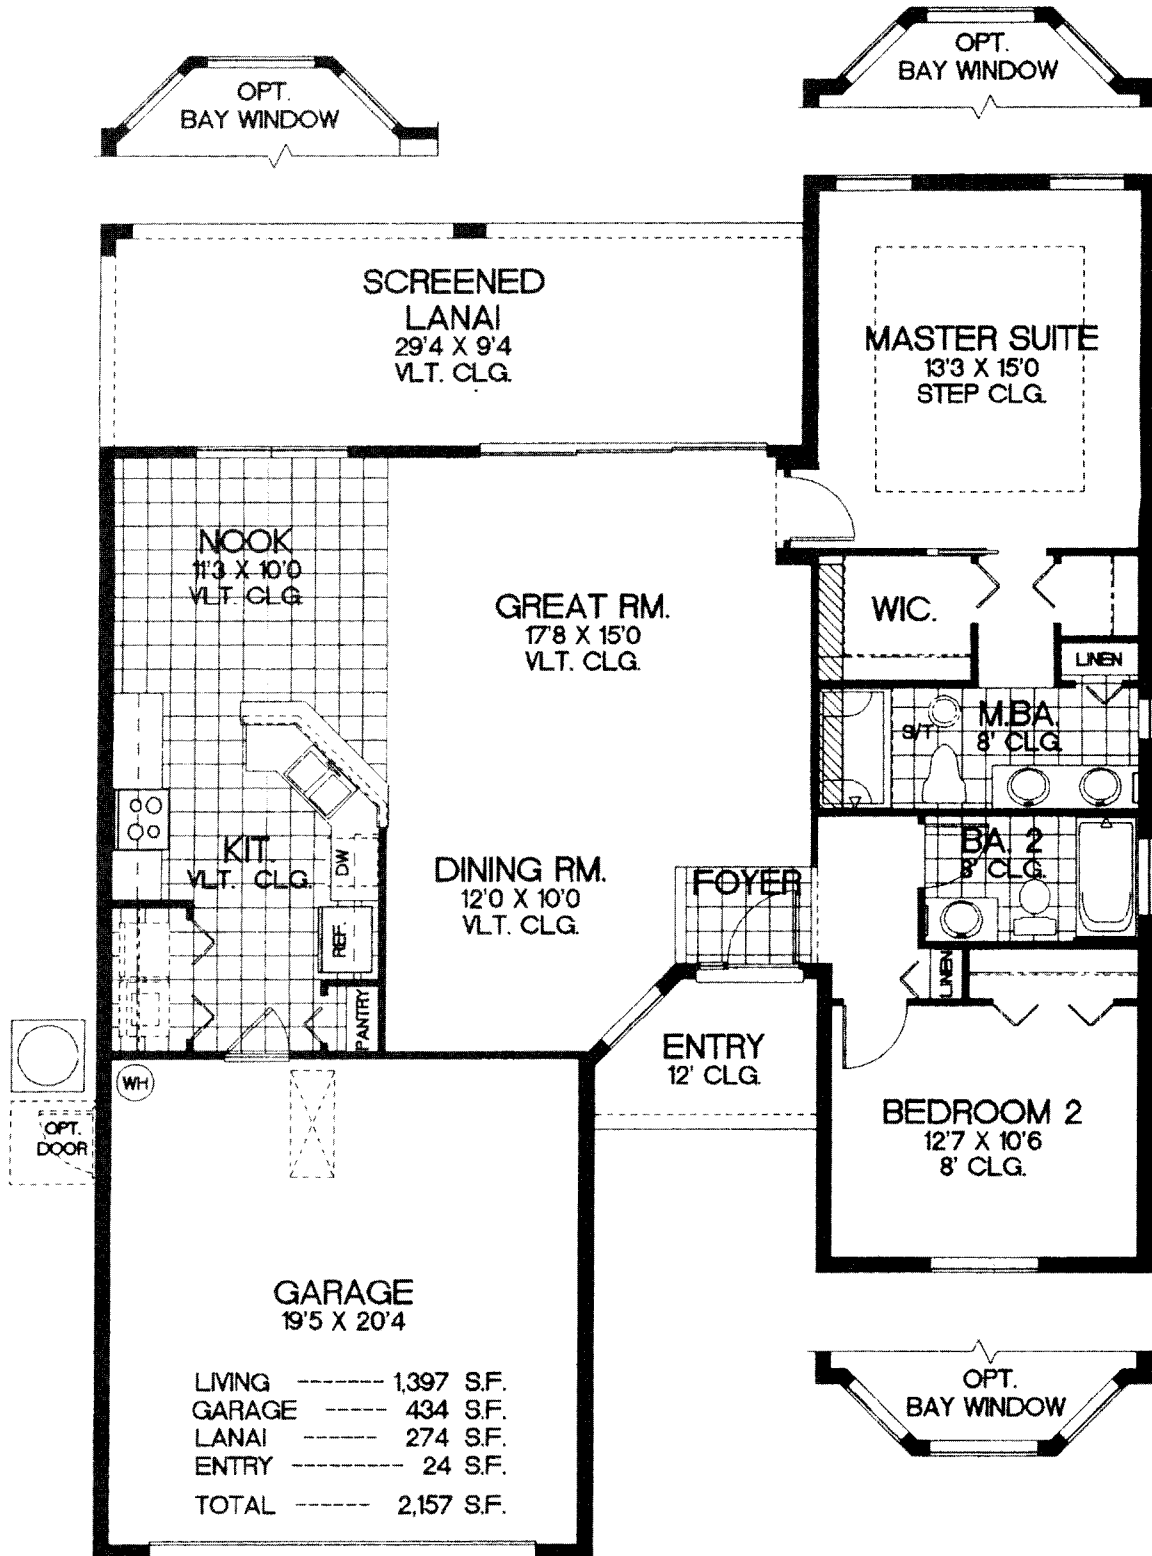

CHARLESTON

LEGACY OF LEESBURG • A PRINGLE DEVELOPMENT

5400 Legacy Boulevard • Leesburg, Florida 34748

Toll Free: (800) 548-4373 • Office: (352) 365-9800 • Fax: (352) 365-9812

Pringle Construction Company CGC056993: Builder of custom homes at Riverside, Scottish Highlands, Highland Lakes, Royal Highlands, Royal Harbor, Legacy of Leesburg, and other fine communities.