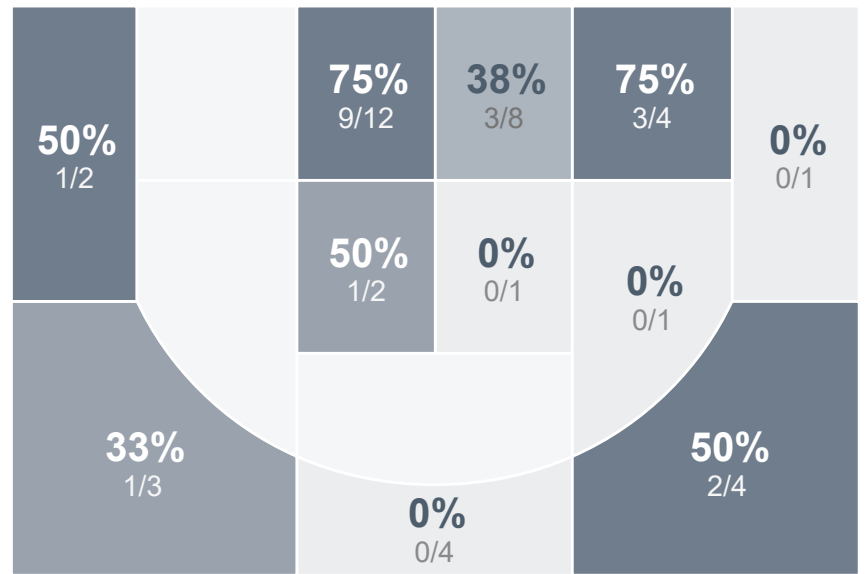

Girls' Varsity Basketball - New