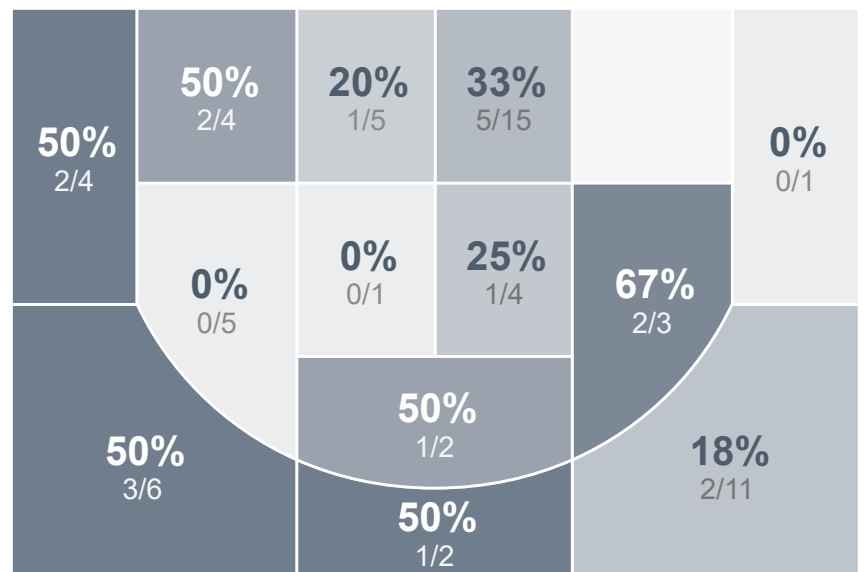

Bismarck High School