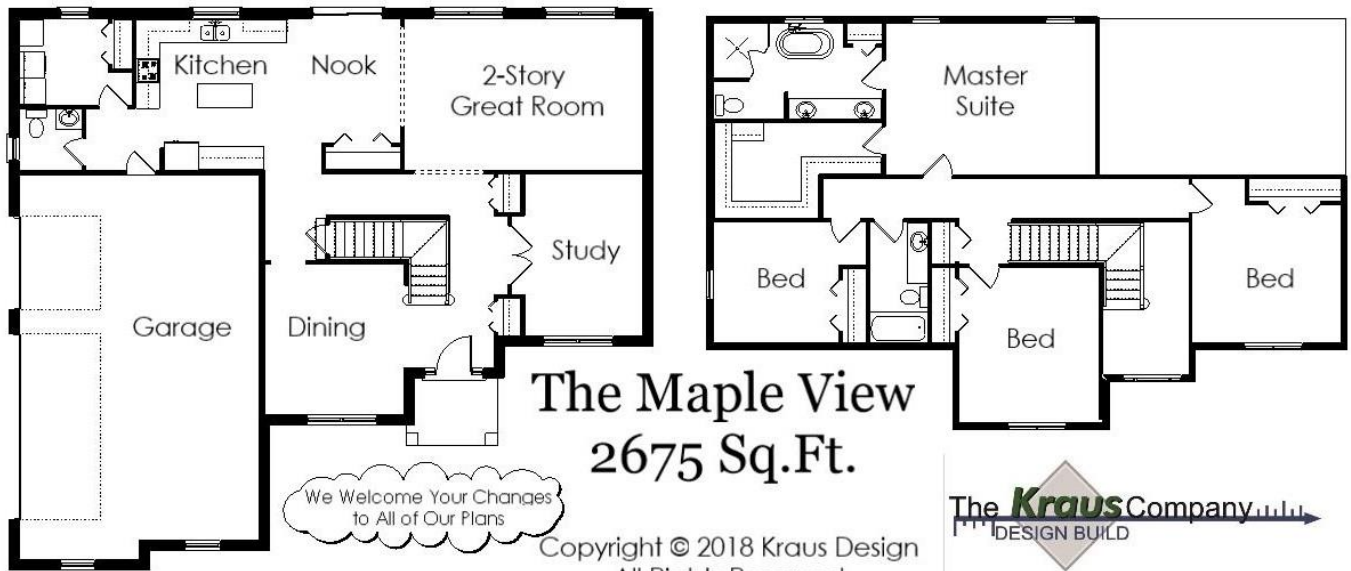

Your Land Your Style Your Home Your Way
Design + Build = Your Best Value

The Maple View
2675 Sq.Ft.

We Welcome Your Changes
to All of Our Plans

Copyright © 2018 Kraus Design
All Rights Reserved

The **Kraus** Company
DESIGN BUILD
248-972-5549