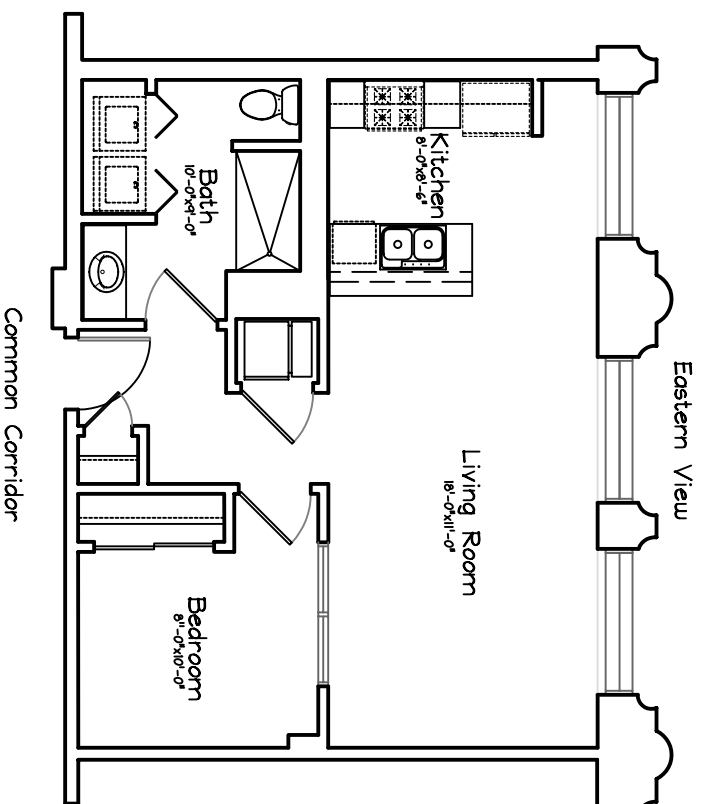

# PLANKINTON LOFT APARTMENTS - 5th FLOOR

Unit #513 = 635 sq ft  
One Bedroom, 1 Bath

Scale : 1/8" = 1'-0"

Square Footage taken from center of corridor/party walls  
to exterior of furred walls.