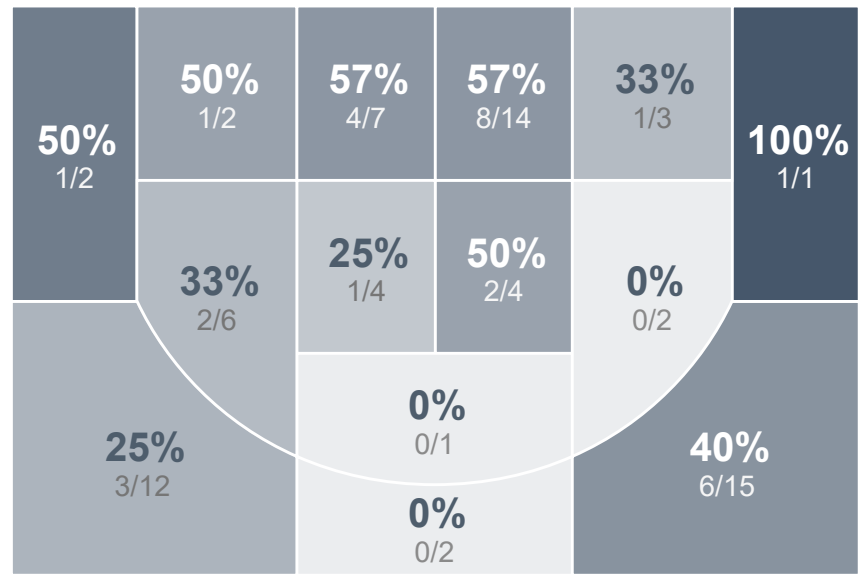

Girls Varsity Basketball