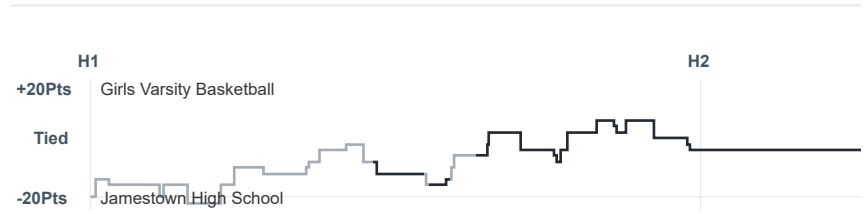

Box Score Report

BHS vs Jamestown - Dec 10, 2021 - W 82-65

Period Stats

Team	1	2	Final
BHS	34	48	82
JHS	26	39	65

Run Graph

Team Stats

	BHS	JHS
Field Goal %	40.0%	44.9%
Effective Field Goal %	47.3%	54.1%
2FG Made/Attempted	19/43	13/21
2FG%	44.2%	61.9%
3FG Made/Attempted	11/32	9/28
3FG%	34.4%	32.1%
FT Made/Attempted	11/18	12/18
Free Throw Percentage	61.1%	66.7%
Points Per Possession	0.96	0.79
Transition Points	20	4
Points Off Turnovers	32	9
Second Chance Points	8	10
Points in the Paint	30	20
Offensive Rebounds	12	8
Defense Rebounds	21	36
Assists	19	19
Deflections	10	5
Steals	15	5
Blocks	1	0
Turnovers	14	33
Personal Fouls	17	19
Charges Taken	2	0