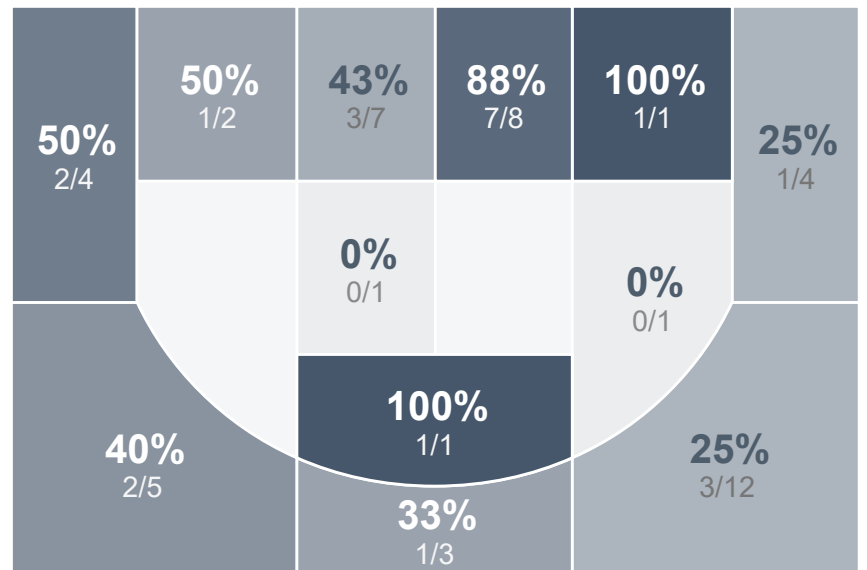

Jamestown High School